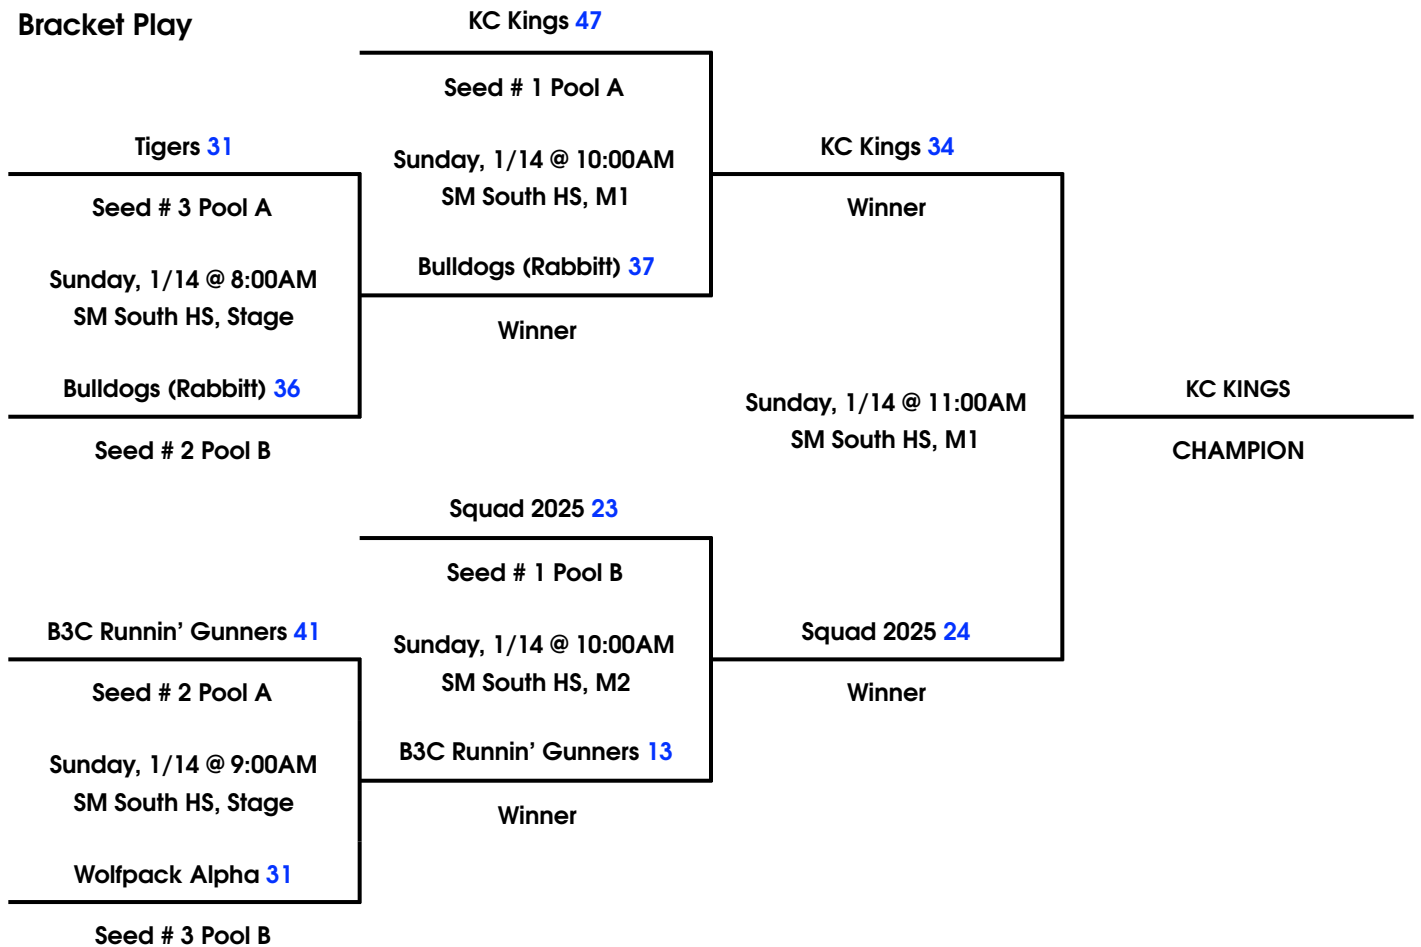

Bracket Play