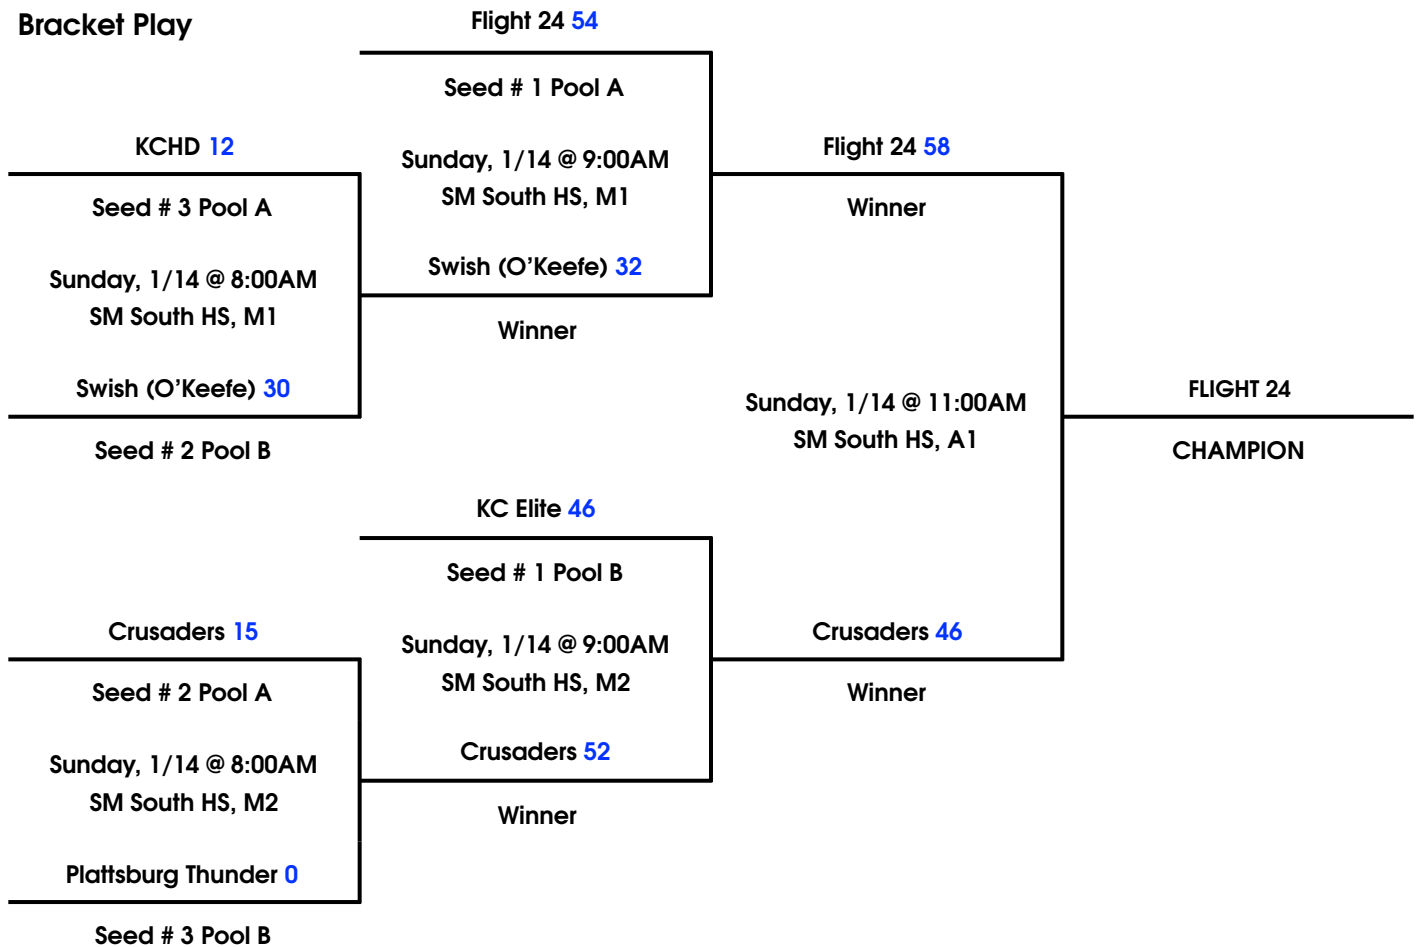

Bracket Play