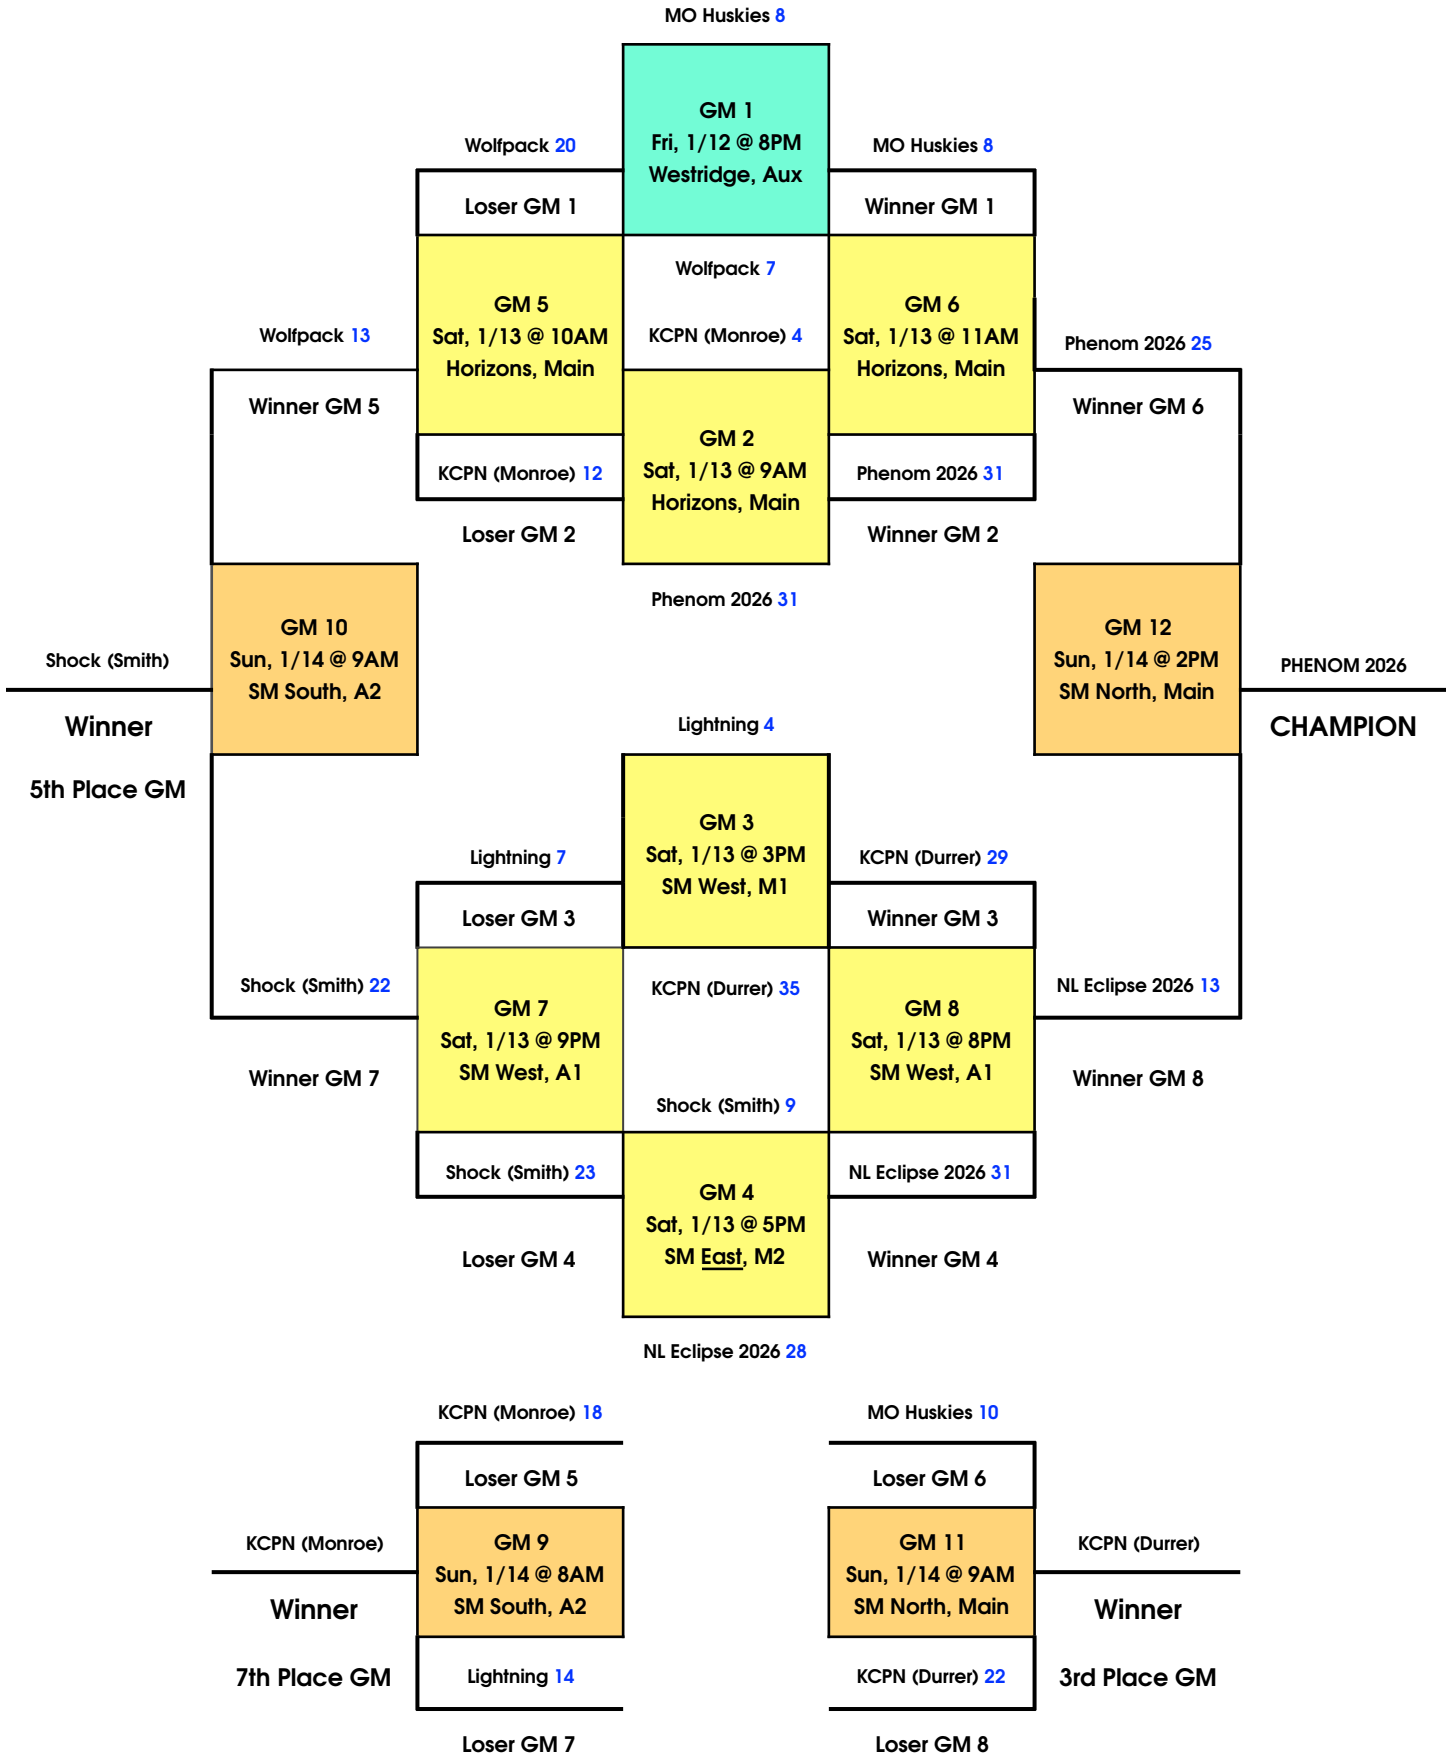

Round Robin Format, Best Record Wins

Tie-breaker Format:

- Head to Head Result
- Point Spread (Max 15)
- Defensive Points Allowed

Winter Slam

4th/5th Girls Division

January 12th-14th, 2017

Winter Slam
6th Girls Division
 January 12th-14th, 2017