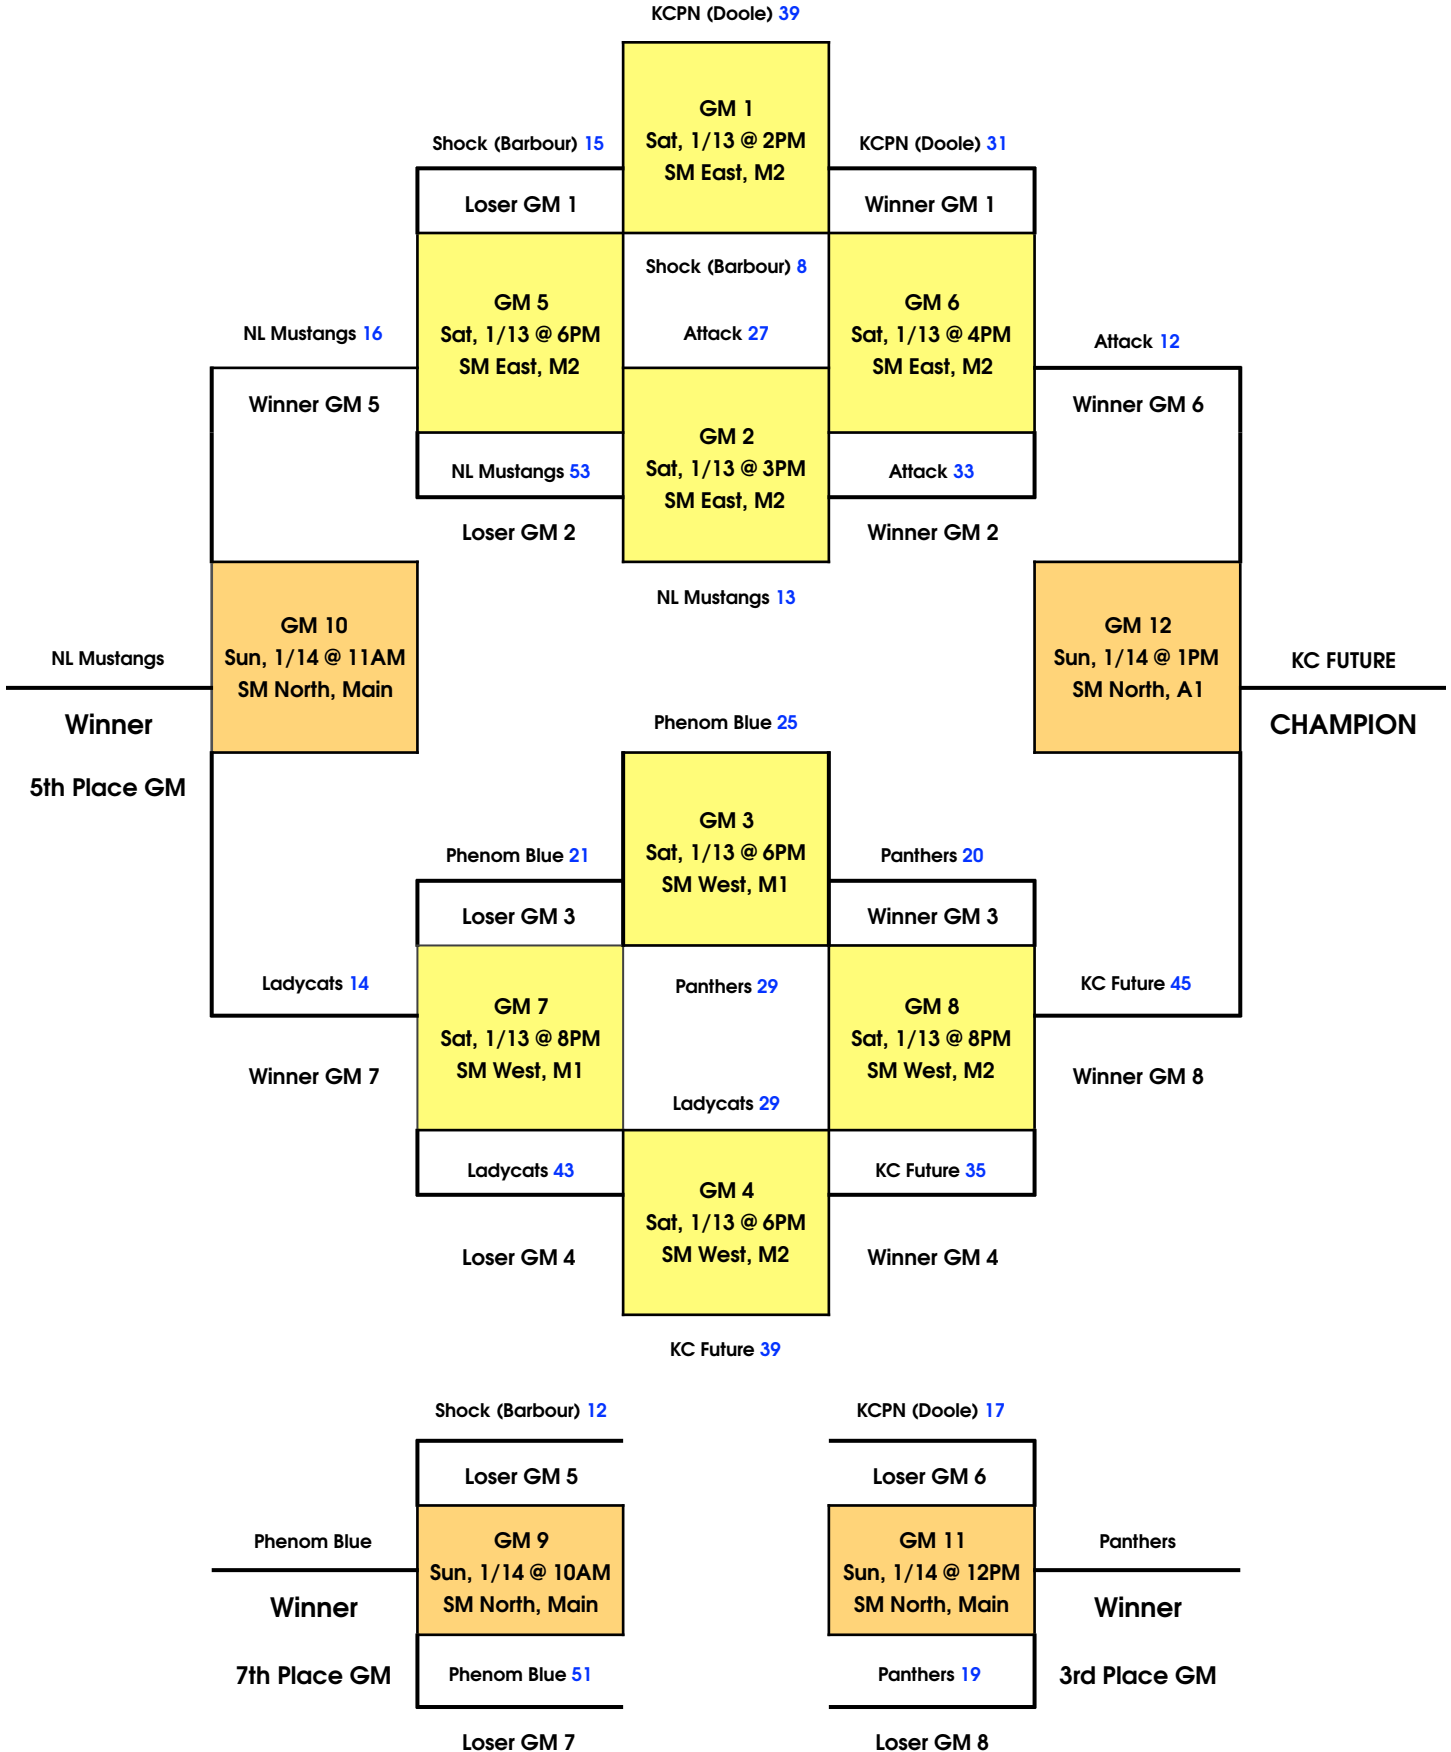

Round Robin Format, Best Record Wins

Tie-breaker Format:

- Head to Head Result
- Point Spread (Max 15)
- Defensive Points Allowed

Winter Slam

6th/7th Girls Division

January 12th-14th, 2017

Winter Slam

7th/8th Girls Division

January 12th-14th, 2017

CHAMPION **HOOKSHOTS**
Runner **KCHD**

Team Pool

		W	L
1	KC Premiere South (Taylor)	I	II
2	Hookshots	II	I
3	KCHD	II	I
4	Shock (Dennis)	I	II

Round Robin Schedule

			Day	Time	Location	Score
1	vs	2	Saturday, 1/13	4:00PM	SM East HS, M1	34 - 31
1	vs	3	Saturday, 1/13	6:00PM	SM East HS, Aux	27 - 40
2	vs	4	Saturday, 1/13	6:00PM	SM East HS, M1	37 - 17
1	vs	4	Saturday, 1/13	8:00PM	SM East HS, Aux	30 - 35
2	vs	3	Saturday, 1/13	8:00PM	SM East HS, M1	45 - 35
3	vs	4	Saturday, 1/13	9:00PM	SM East HS, M1	31 - 15