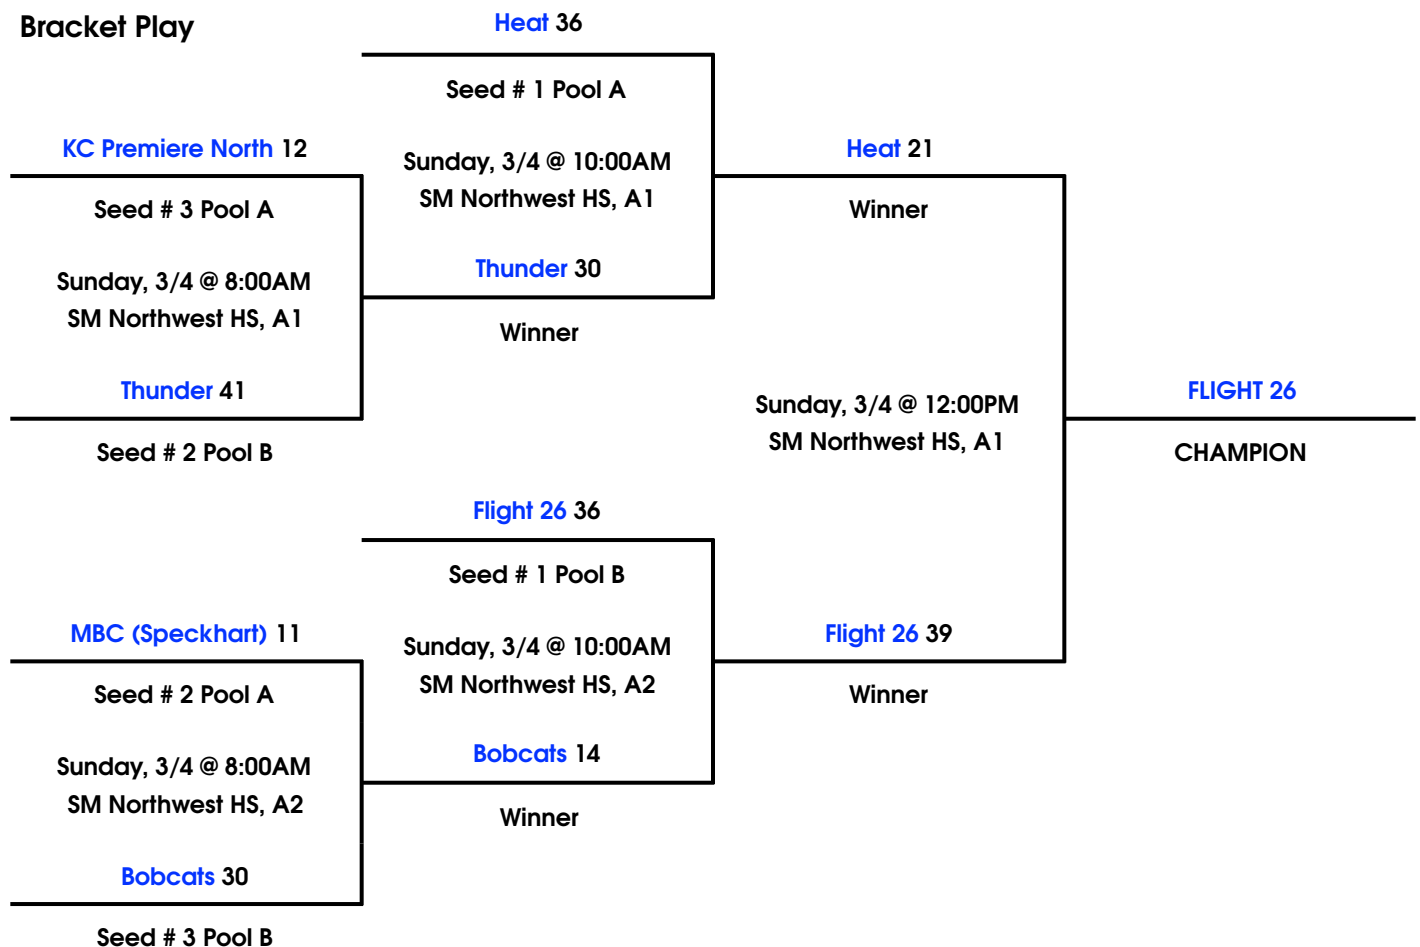

Bracket Play