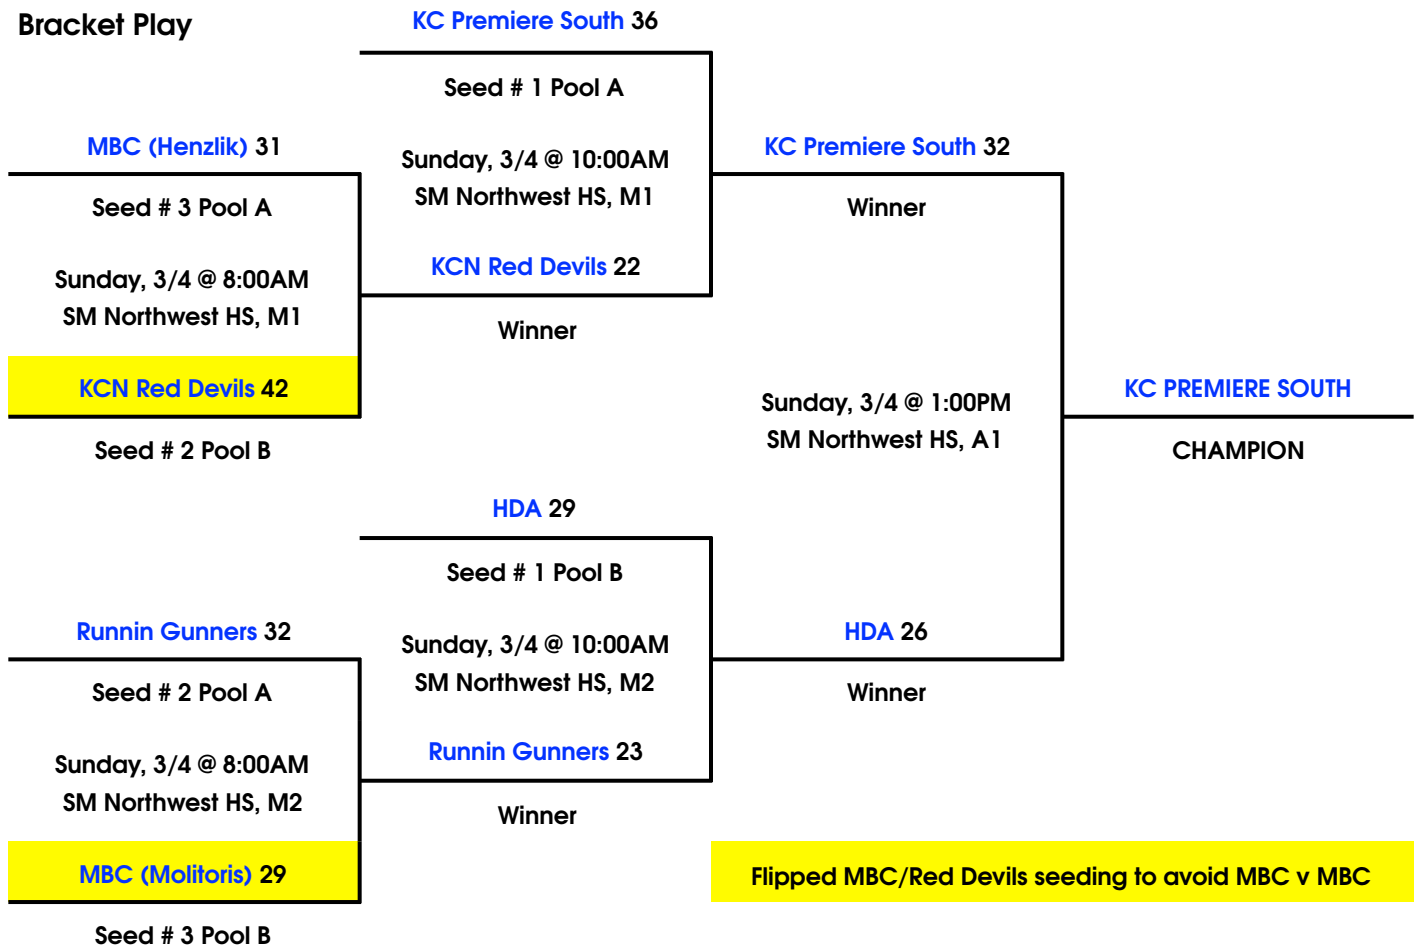

Bracket Play