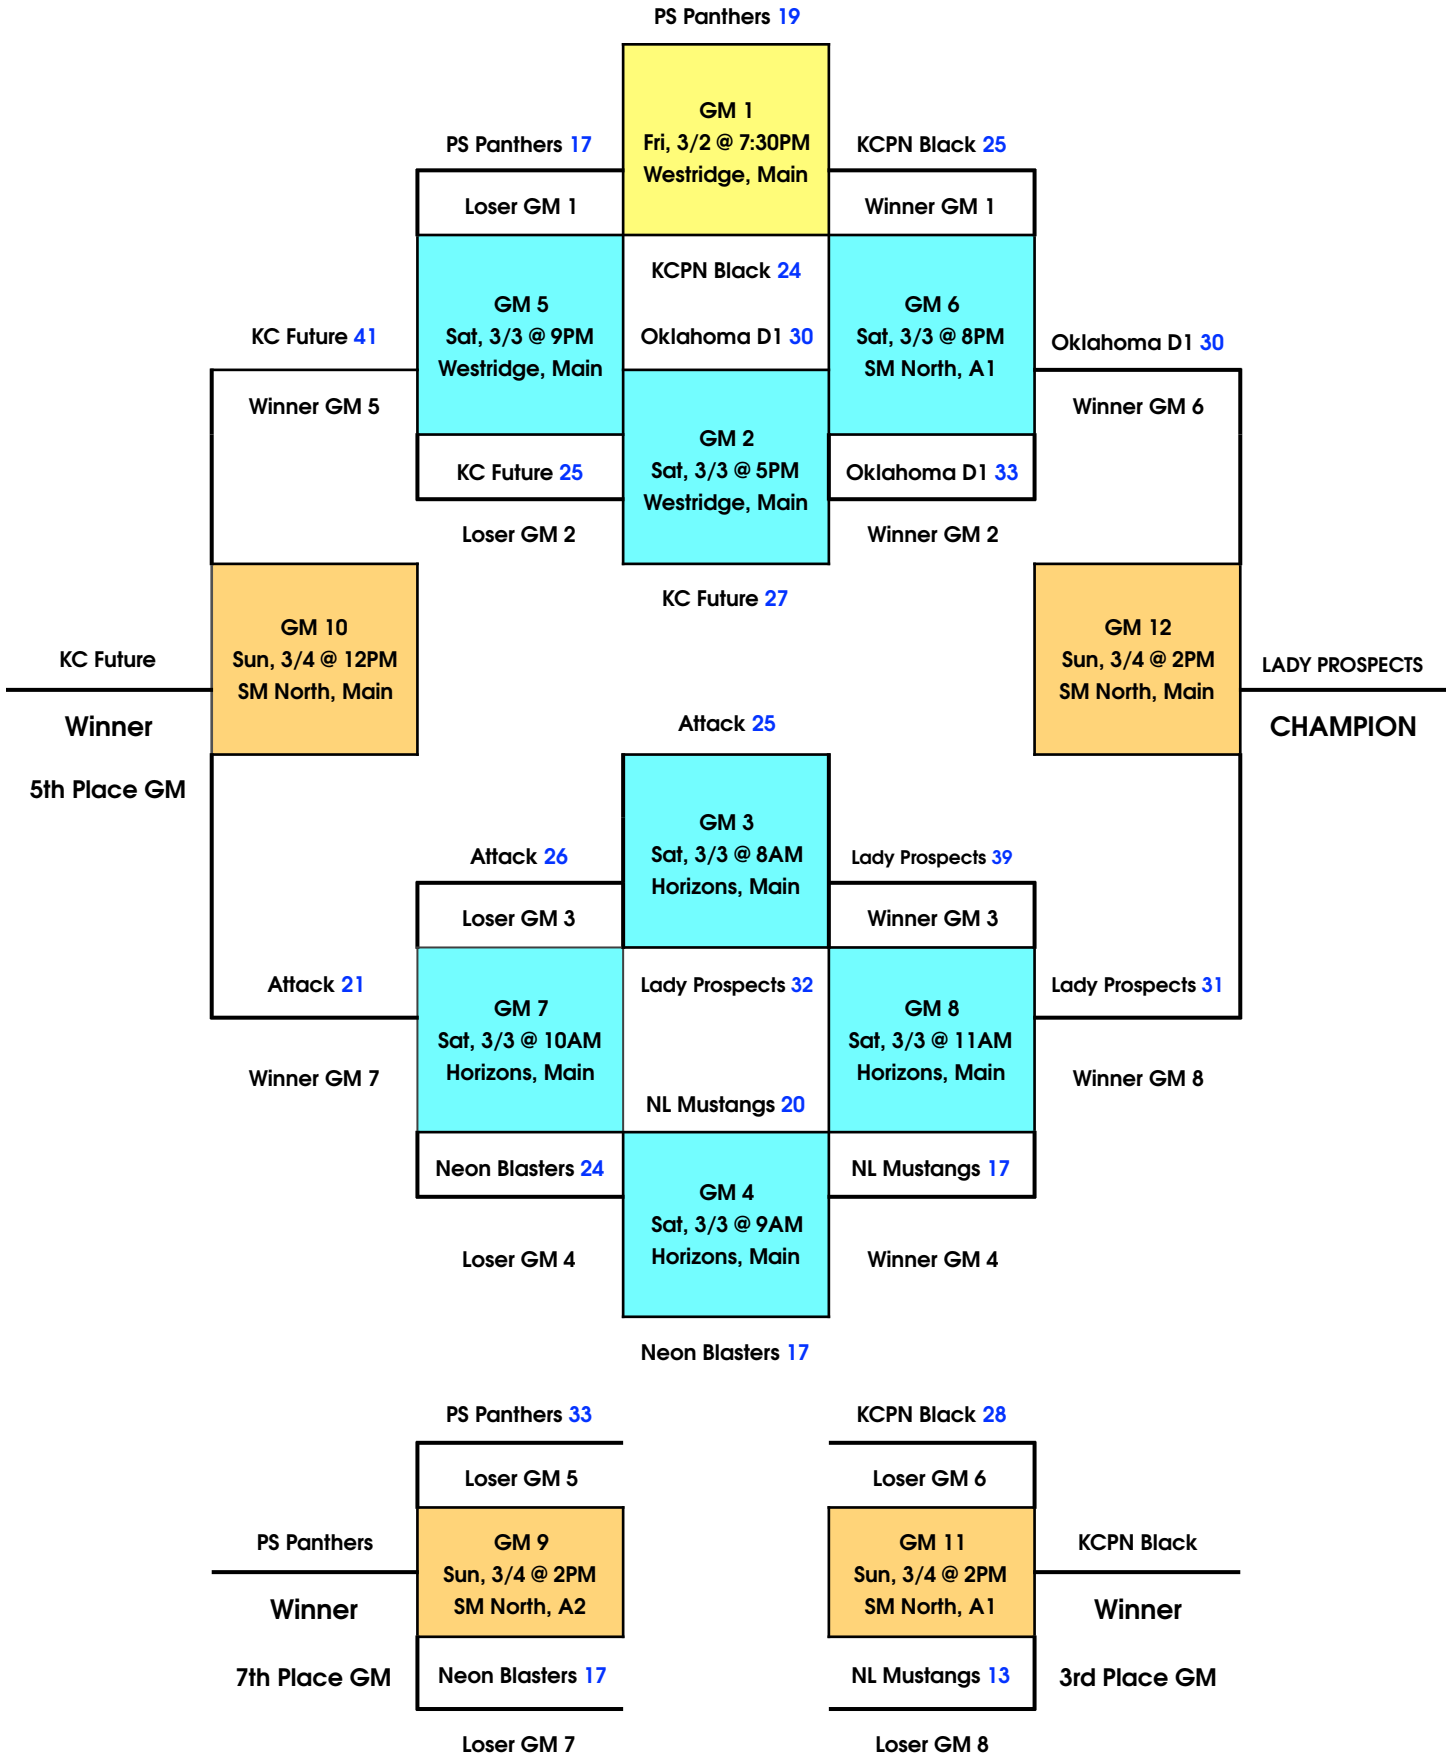

Winter Closeout

6th/7th Girls Division

March 2nd-4th, 2018

Winter Closeout
7th/8th Girls Division
March 2nd-4th, 2018

CHAMPION   **FLIGHT**
Runner   **Chillicothe Hornets**

Team Pool

		W	L
1	Flight	III	
2	Lady Prospects		III
3	Chillicothe Hornets	II	I
4	KC Premiere South	I	II

Round Robin Schedule

			Day	Time	Location	Score
1	vs	2	Saturday, 3/3	12:00PM	Horizons HS, Main	52 - 24
1	vs	3	Saturday, 3/3	1:00PM	Horizons HS, Main	31 - 13
2	vs	3	Saturday, 3/3	2:00PM	Horizons HS, Main	24 - 30
2	vs	4	Saturday, 3/3	6:00PM	SM North HS, Main	28 - 43
3	vs	4	Saturday, 3/3	7:00PM	SM North HS, Main	27 - 21
1	vs	4	Sunday, 3/4	12:00PM	SM Northwest HS, A2	43 - 21

Round Robin Format, Best Record Wins

Tie-breaker Format:

- Head to Head Result
- Point Spread (Max 15)
- Defensive Points Allowed