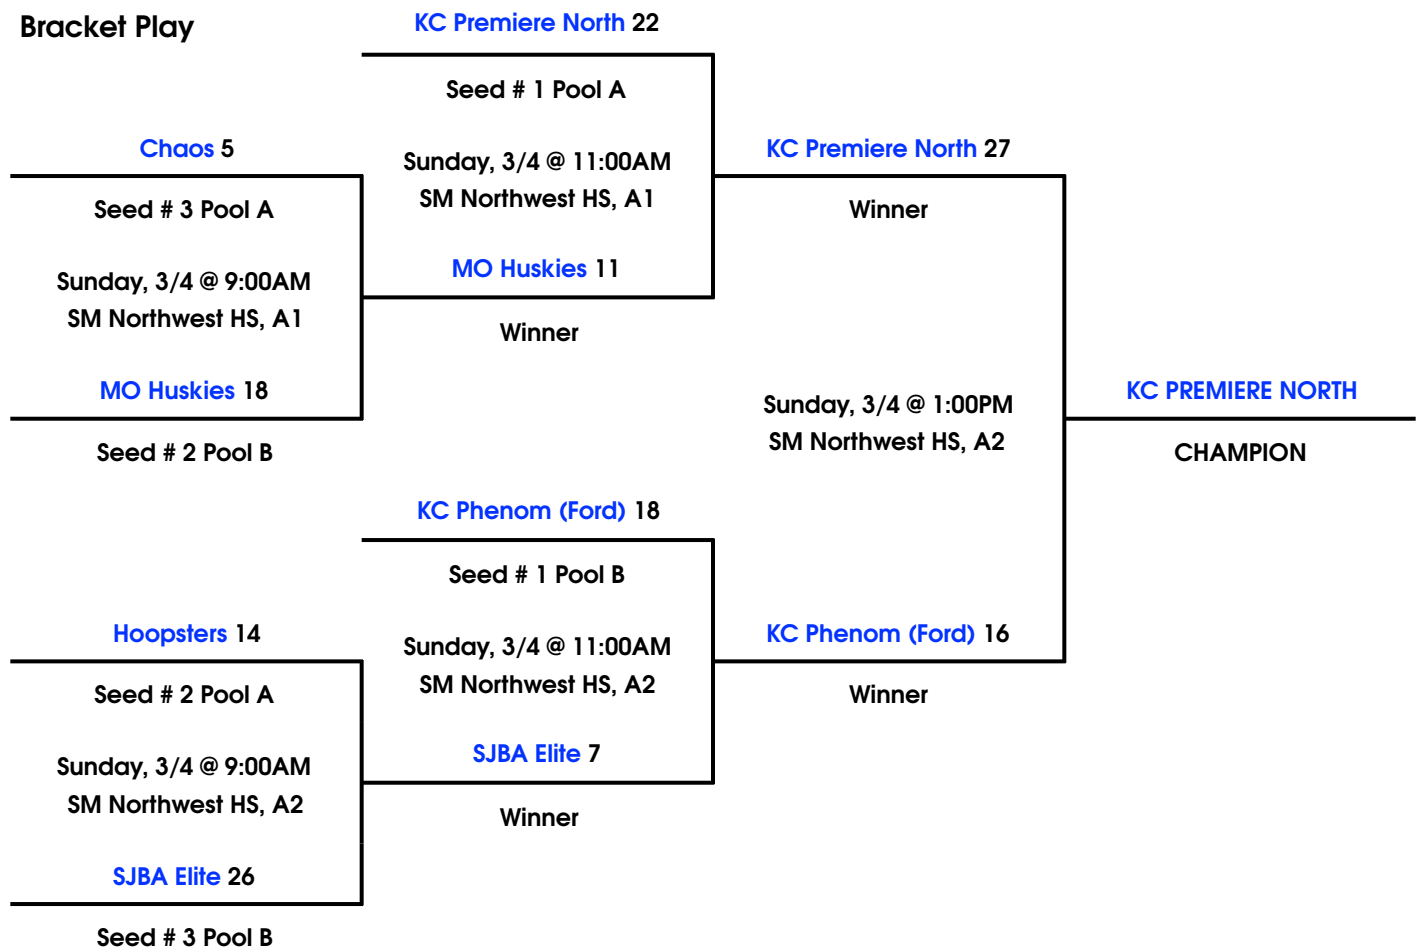

Bracket Play