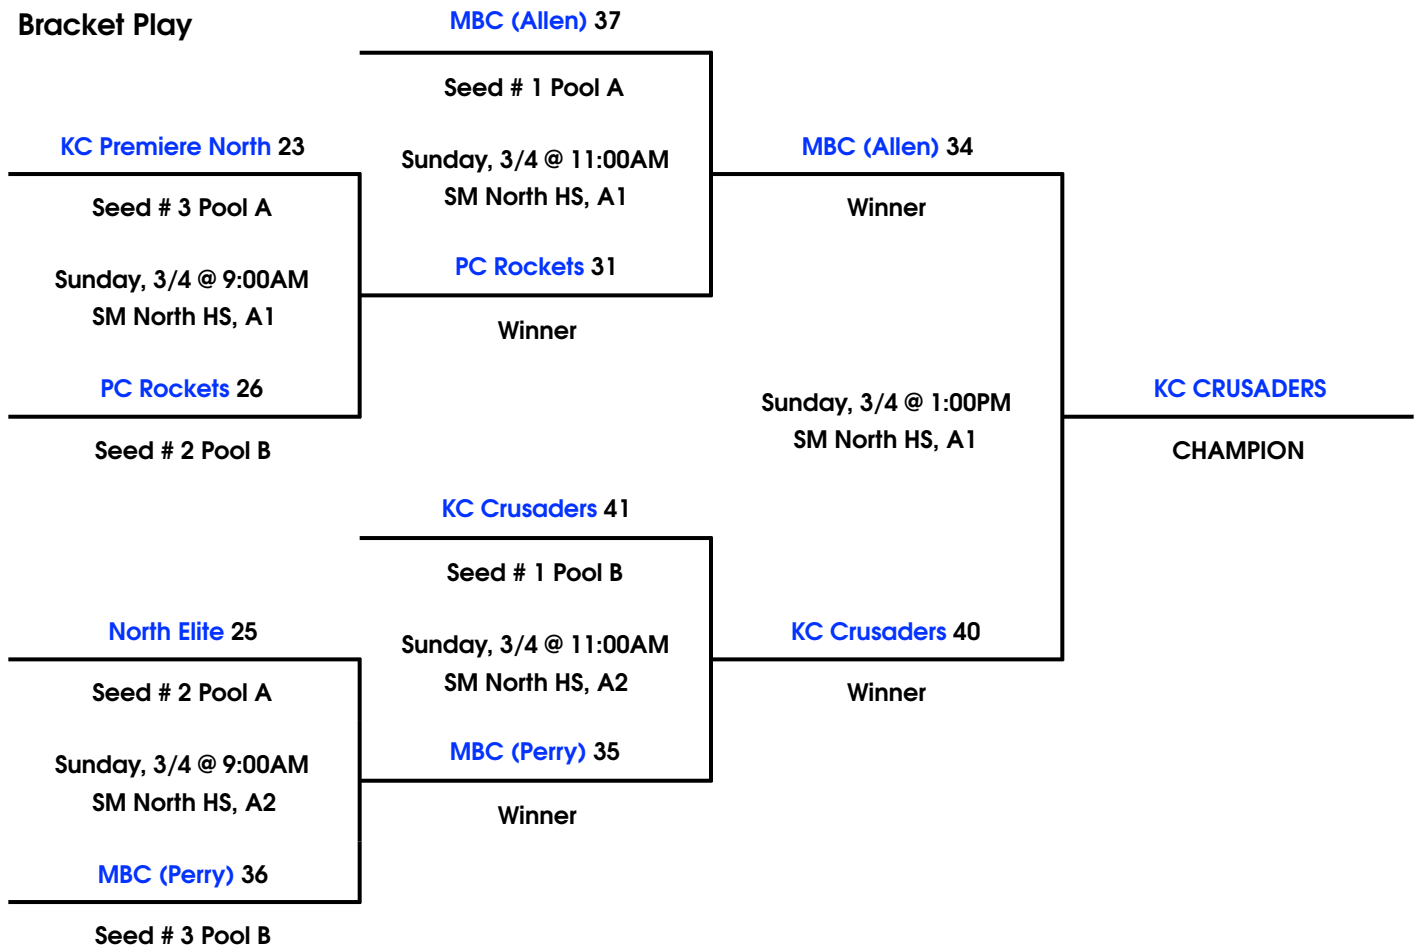

Bracket Play