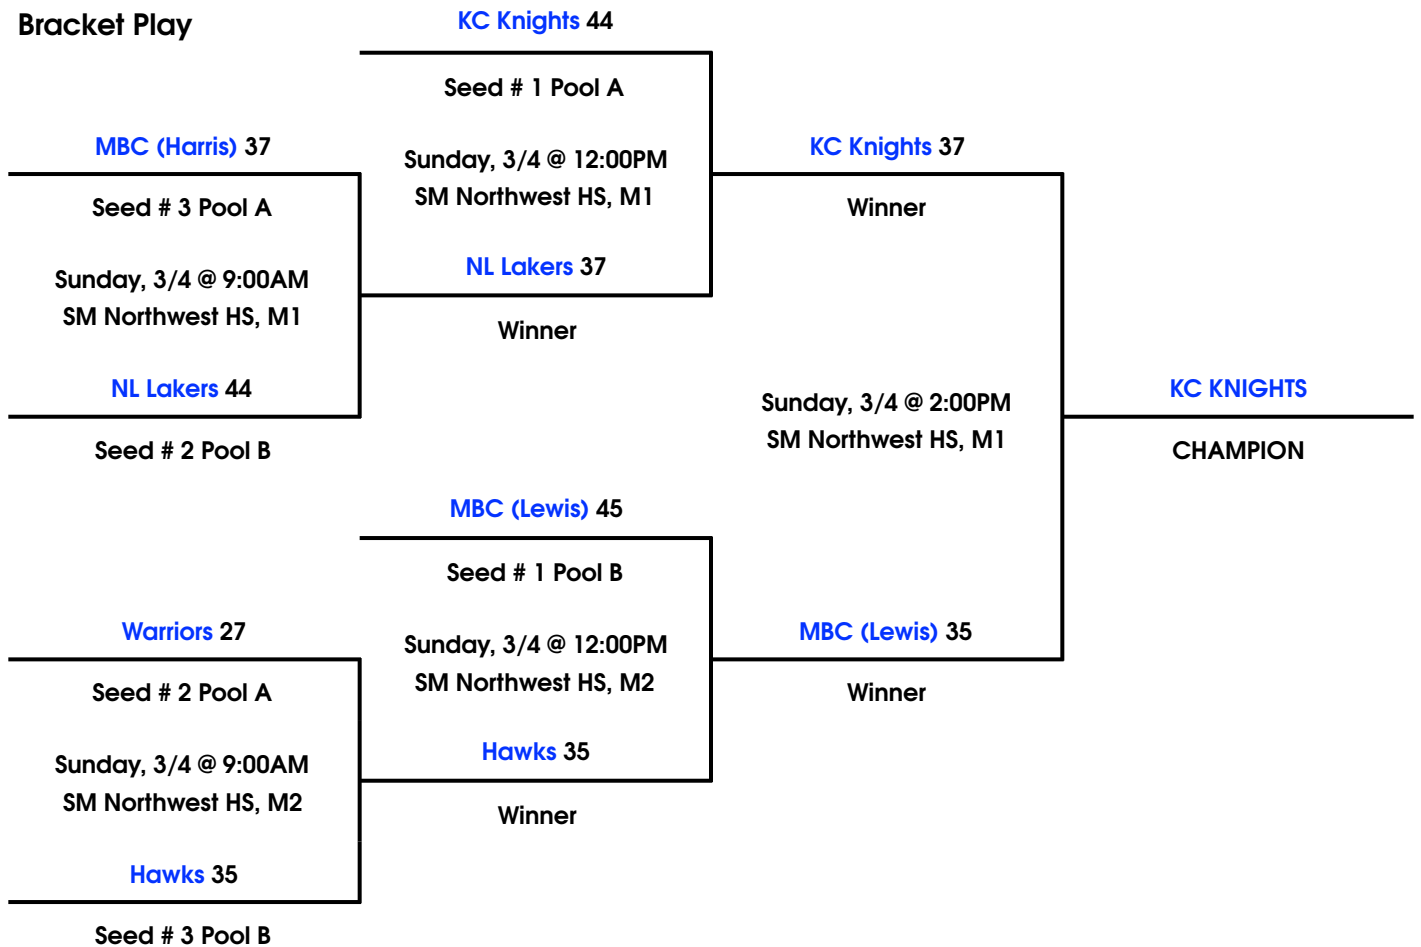

Bracket Play