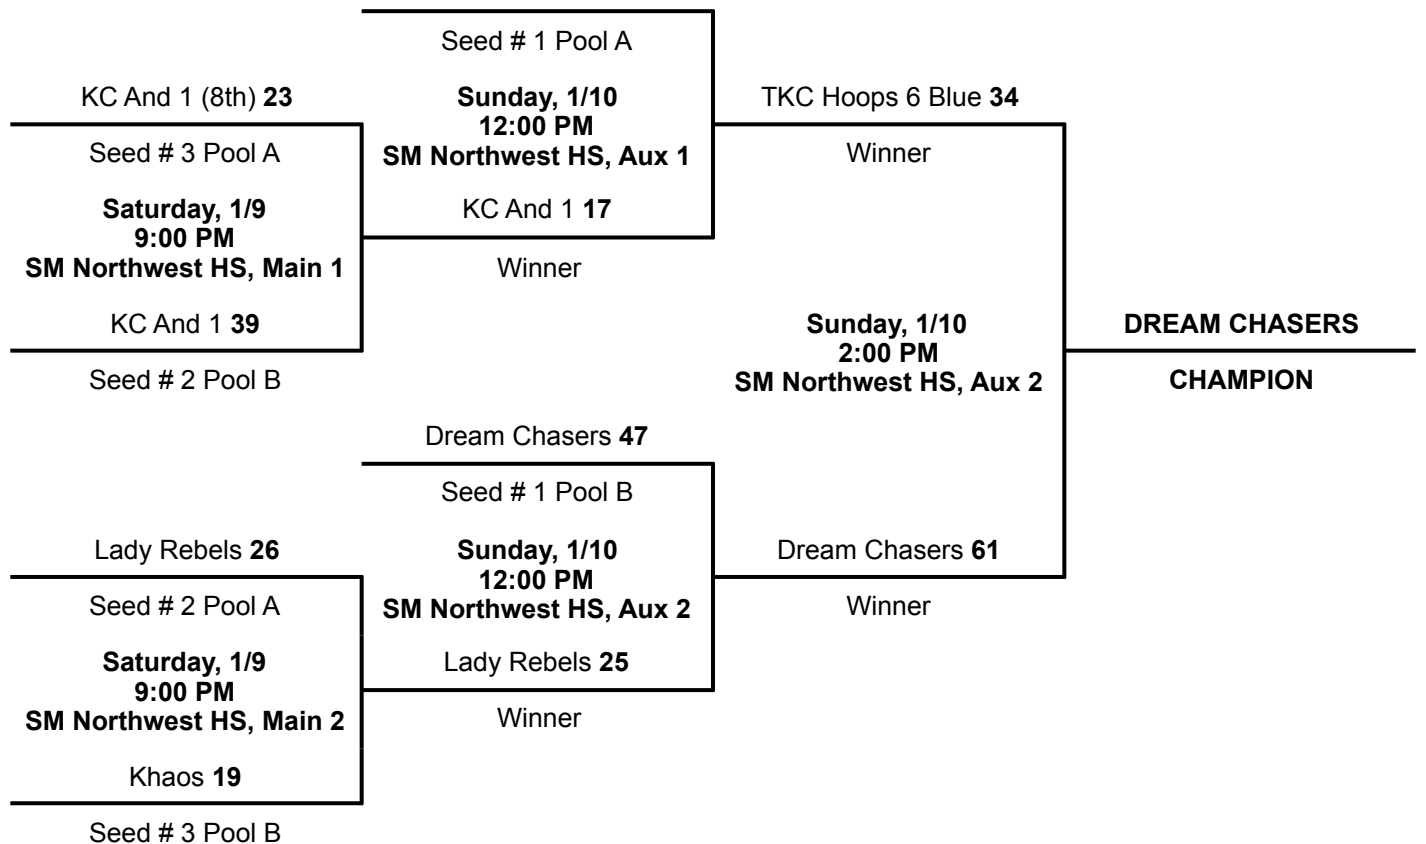

KC Premiere/MAYB Winter Blast

3rd Girls Division

CHAMPION
Runner-up

TKC HOOPS
Topeka Saints

W L

1	Topeka Saints	II	I
2	KC Premiere	I	II
3	KC And 1		III
4	TKC Hoops	III	

Tournament Schedule

			Day	Time	Location	Score
1	vs	2	Saturday, 1/9	2pm	Horizons HS	22 - 5
3	vs	4	Saturday, 1/9	4pm	Horizons HS	10 - 20
1	vs	3	Saturday, 1/9	5pm	Horizons HS	20 - 10
1	vs	4	Saturday, 1/9	6pm	Horizons HS	12 - 20
2	vs	3	Saturday, 1/9	7pm	Horizons HS	19 - 11
2	vs	4	Saturday, 1/9	8pm	Horizons HS	8 - 15

Round Robin Format, Best Record Wins

Tie-breaker Format:

- Head to Head Result
- Point Spread (Max 15)
- Defensive Points Allowed

KC Premiere/MAYB Winter Blast

7th/8th Girls Division

CHAMPION

Runner-up

DREAM CHASERS

TKC Hoops 6 Blue

Pool A

W L

1	Lady Rebels	I	I
2	KC And 1 (8th)		II
3	TKC Hoops 6 Blue	II	

Pool B

W L

1	KC And 1	I	I
2	Dream Chasers	II	
3	Khaos		II

Pool Play Schedule

Tie-breaker Format: Head to Head Result • Point Spread (Max 15) • Defensive Points Allowed

Bracket Play

TKC Hoops 6 Blue **33**

KC Premiere/MAYB Winter Blast

4th/5th Boys Division

CHAMPION
Runner-up

SWISH
YOBO