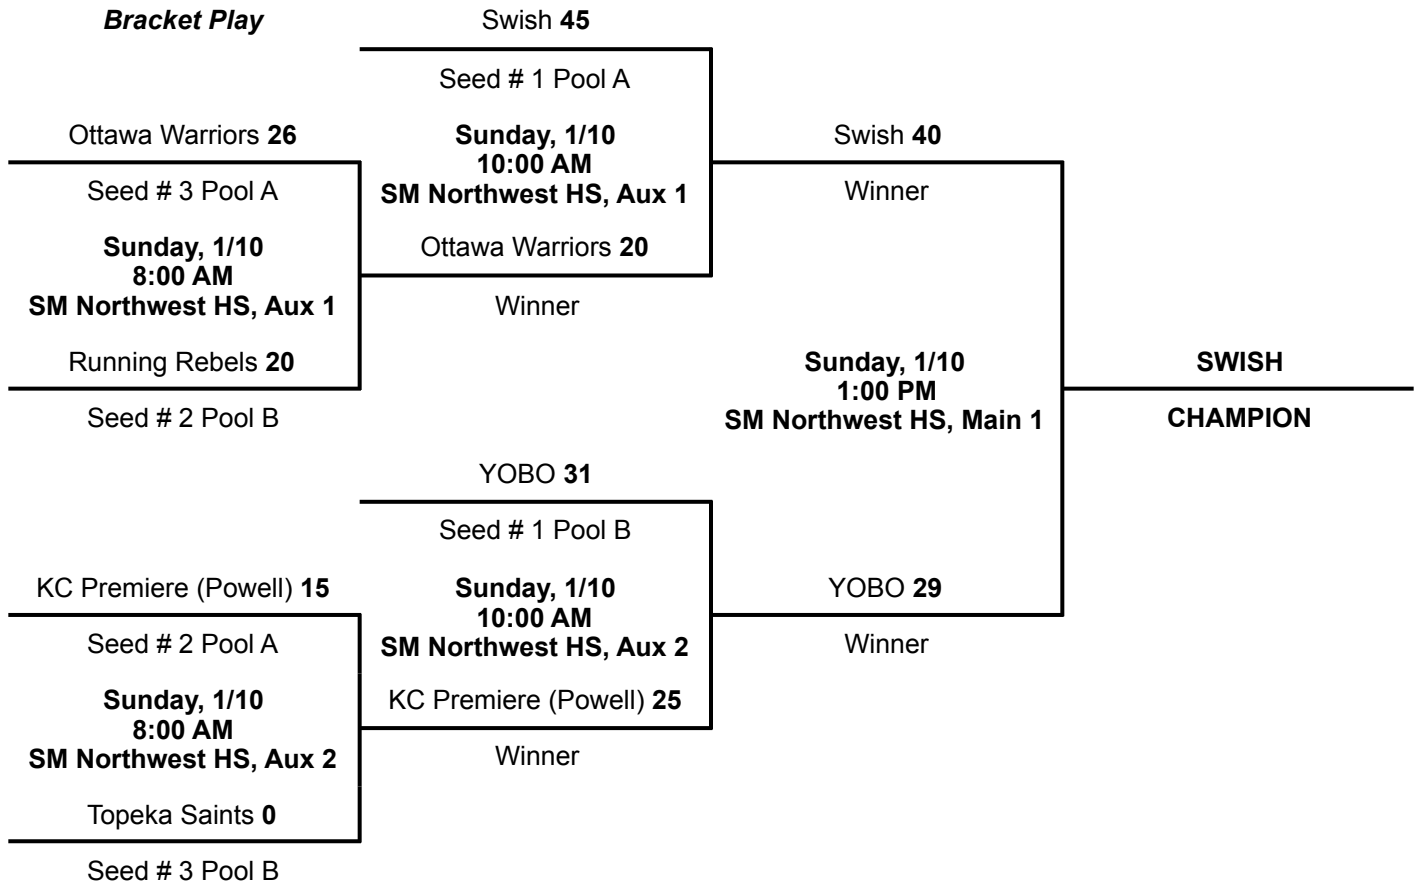

Tie-breaker Format: Head to Head Result • Point Spread (Max 15) • Defensive Points Allowed

Bracket Play

TKC Hoops 6 Blue **33**

KC Premiere/MAYB Winter Blast

4th/5th Boys Division

CHAMPION
Runner-up

SWISH
YOBO

Pool A		W	L
1	Swish	II	
2	KC Premiere (Powell)	I	I
3	Ottawa Warriors		II

Pool B		W	L
1	Running Rebels	I	I
2	Topeka Saints		II
3	YOBO	II	

Pool Play Schedule

			Day	Time	Location	Score
A1	vs	A2	Friday, 1/8	6pm	Horizons HS	39 - 31
A1	vs	A3	Saturday, 1/9	9am	Horizons HS	34 - 10
B1	vs	B2	Saturday, 1/9	3pm	SM Northwest HS, Aux 2	21 - 18
A2	vs	A3	Saturday, 1/9	4pm	SM Northwest HS, Aux 1	30 - 25
B1	vs	B3	Saturday, 1/9	5pm	SM Northwest HS, Aux 2	25 - 40
B2	vs	B3	Saturday, 1/9	7pm	SM Northwest HS, Aux 2	8 - 32

Tie-breaker Format: Head to Head Result • Point Spread (Max 15) • Defensive Points Allowed

Bracket Play

KC Premiere/MAYB Winter Blast

5th/6th Boys Division

CHAMPION
Runner-up

PC PIRATES
Nets

Pool A		W	L
1	PC Pirates		II
2	Nets	I	I
3	Shockers - Jones	II	