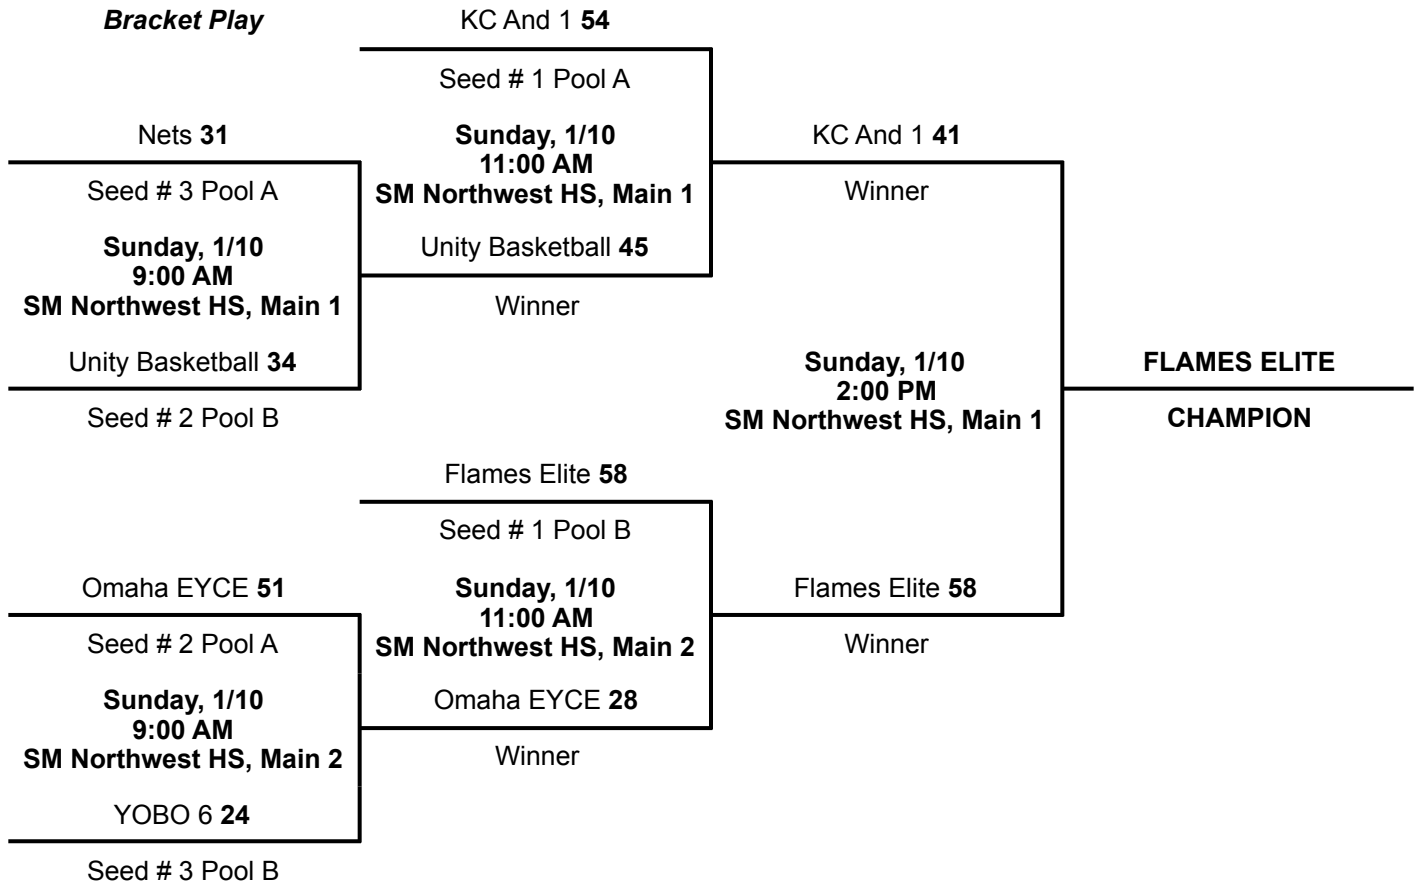

Tie-breaker Format: Head to Head Result • Point Spread (Max 15) • Defensive Points Allowed

Bracket Play

Shockers - Jones **26**

KC Premiere/MAYB Winter Blast

6th/7th Boys Division

CHAMPION
Runner-up

FLAMES ELITE
KC And 1

Pool A		W	L
1	Nets		II
2	KC And 1	II	
3	Omaha EYCE	I	I

Pool B		W	L
1	Flames Elite	II	
2	YOBO 6		II
3	Unity Basketball	I	I

Pool Play Schedule

			Day	Time	Location	Score
A1	vs	A2	Friday, 1/8	9pm	Horizons HS	41 - 55
B1	vs	B2	Saturday, 1/9	8am	Horizons HS	50 - 32
B1	vs	B3	Saturday, 1/9	11am	Horizons HS	60 - 26
B2	vs	B3	Saturday, 1/9	1pm	Horizons HS	38 - 42
A1	vs	A3	Saturday, 1/9	7pm	SM Northwest HS, Aux 1	29 - 44
A2	vs	A3	Saturday, 1/9	9pm	SM Northwest HS, Aux 1	42 - 38

Tie-breaker Format: Head to Head Result • Point Spread (Max 15) • Defensive Points Allowed

Bracket Play

FLAMES ELITE

CHAMPION

KC Premiere/MAYB Winter Blast

7th Boys Division

CHAMPION
Runner-up

YOBO 7
Dream Chasers

Pool A		W	L
1	YOBO 7	II	
2	Gretna Fighting Masons		II
3	MPH	I	I

Pool B		W	L
1	KC Clippers		II
2	Dream Chasers	II	
3	KC Premiere Black	I	I

Pool Play Schedule

			Day	Time	Location	Score
A1	vs	A2	Saturday, 1/9	3pm	SM Northwest HS, Main 2	54 - 24
A1	vs	A3	Saturday, 1/9	4pm	SM Northwest HS, Main 2	53 - 36
B1	vs	B2	Saturday, 1/9	4pm	SM Northwest HS, Main 1	29 - 45
B1	vs	B3	Saturday, 1/9	6pm	SM Northwest HS, Main 1	37 - 38
A2	vs	A3	Saturday, 1/9	6pm	SM Northwest HS, Main 2	24 - 38
B2	vs	B3	Saturday, 1/9	8pm	SM Northwest HS, Main 1	46 - 42