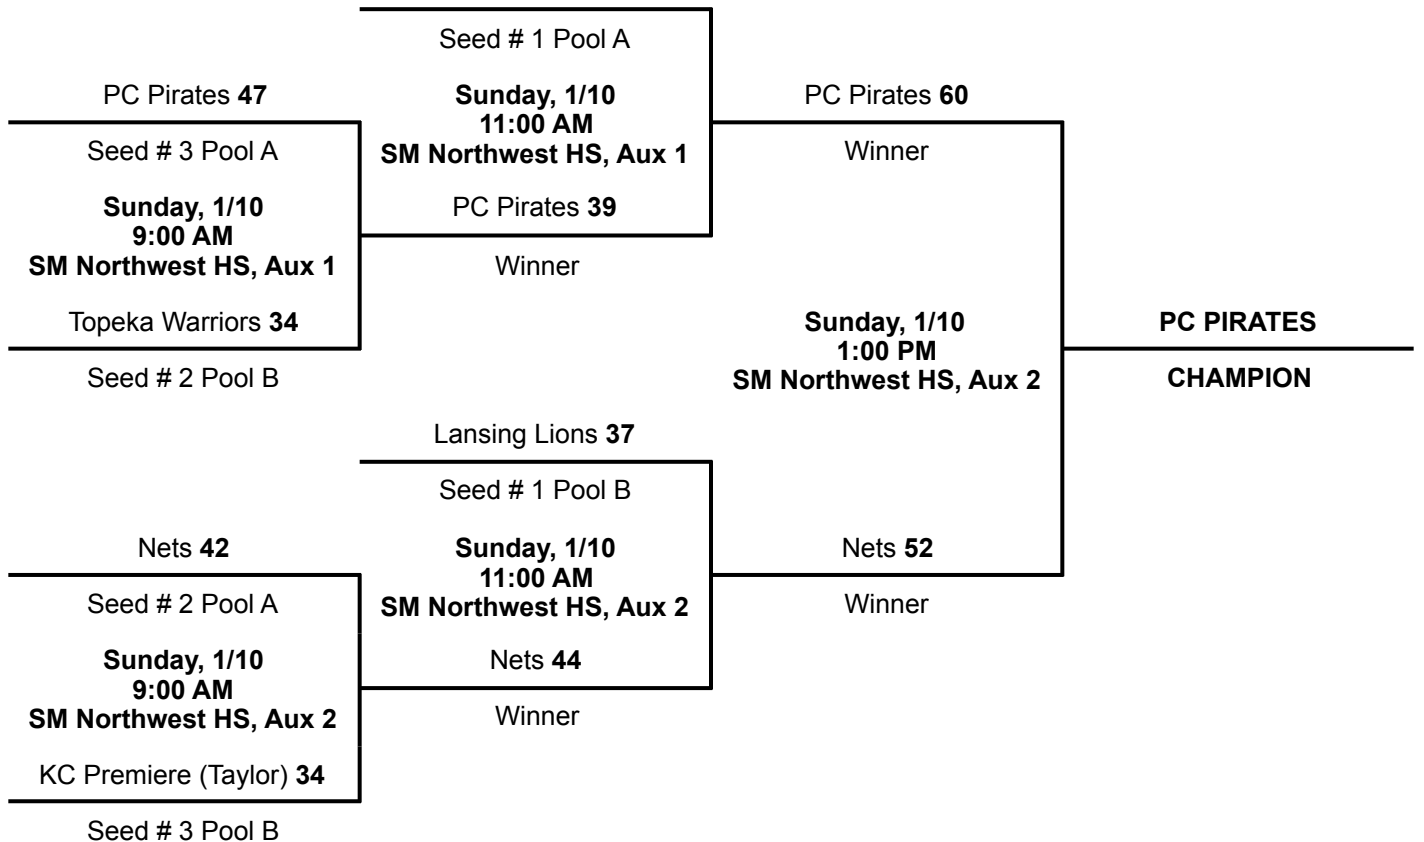

Pool A		W	L
1	Swish	II	
2	KC Premiere (Powell)	I	I
3	Ottawa Warriors		II

Pool B		W	L
1	Running Rebels	I	I
2	Topeka Saints		II
3	YOBO	II	

Pool Play Schedule

			Day	Time	Location	Score
A1	vs	A2	Friday, 1/8	6pm	Horizons HS	39 - 31
A1	vs	A3	Saturday, 1/9	9am	Horizons HS	34 - 10
B1	vs	B2	Saturday, 1/9	3pm	SM Northwest HS, Aux 2	21 - 18
A2	vs	A3	Saturday, 1/9	4pm	SM Northwest HS, Aux 1	30 - 25
B1	vs	B3	Saturday, 1/9	5pm	SM Northwest HS, Aux 2	25 - 40
B2	vs	B3	Saturday, 1/9	7pm	SM Northwest HS, Aux 2	8 - 32

Tie-breaker Format: Head to Head Result • Point Spread (Max 15) • Defensive Points Allowed

Bracket Play

KC Premiere/MAYB Winter Blast

5th/6th Boys Division

CHAMPION
Runner-up

PC PIRATES
Nets

Pool A		W	L
1	PC Pirates		II
2	Nets	I	I
3	Shockers - Jones	II	

Pool B		W	L
1	Topeka Warriors	I	I
2	Lansing Lions	II	
3	KC Premiere South (Taylor)		II

Pool Play Schedule

			Day	Time	Location	Score
A1	vs	A2	Friday, 1/8	7pm	Horizons HS	27 - 33
A1	vs	A3	Saturday, 1/9	10am	Horizons HS	20 - 40
A2	vs	A3	Saturday, 1/9	3pm	Horizons HS	25 - 45
B1	vs	B2	Saturday, 1/9	4pm	SM Northwest HS, Aux 2	34 - 38
B1	vs	B3	Saturday, 1/9	6pm	SM Northwest HS, Aux 2	56 - 27
B2	vs	B3	Saturday, 1/9	8pm	SM Northwest HS, Aux 2	53 - 25

Tie-breaker Format: Head to Head Result • Point Spread (Max 15) • Defensive Points Allowed

Bracket Play

Shockers - Jones **26**

KC Premiere/MAYB Winter Blast

6th/7th Boys Division

CHAMPION
Runner-up

FLAMES ELITE
KC And 1