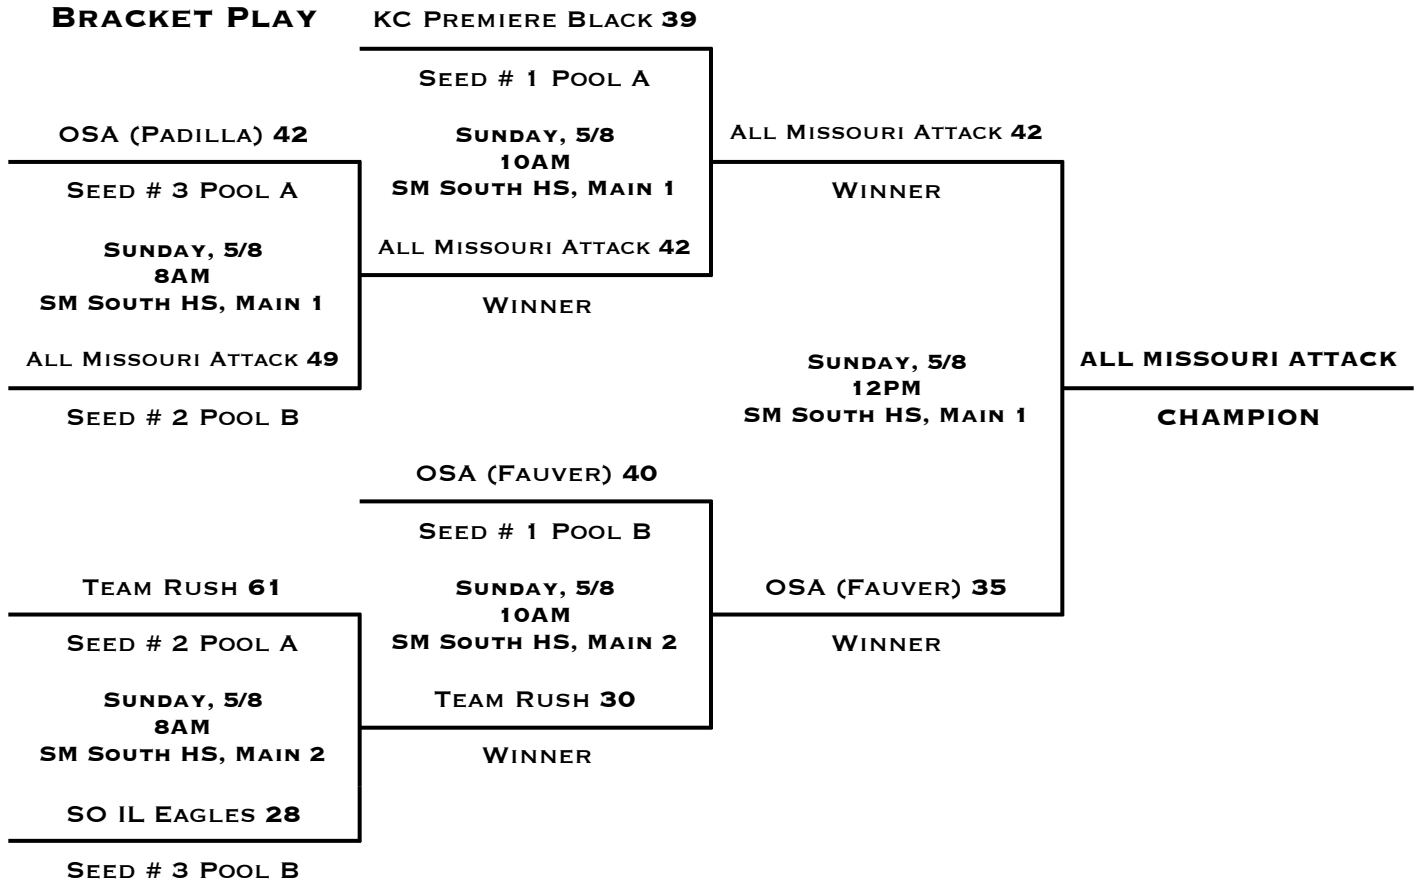

TIE-BREAKER FORMAT: HEAD TO HEAD RESULT • POINT SPREAD (MAX 15) • DEFENSIVE POINTS ALLOWED

BRACKET PLAY

SPRING SHOWDOWN

7TH BOYS DIVISION

MAY 6-8TH, 2016

CHAMPION **ALL MISSOURI ATTACK**
RUNNER-UP **OSA (FAUVER)**

POOL A		W	L
1	TEAM RUSH	I	I
2	OSA (PADILLA)		II
3	KC PREMIERE BLACK	II	

POOL B		W	L
1	SO IL EAGLES		II
2	ALL MISSOURI ATTACK	I	I
3	OSA (FAUVER)	II	

POOL PLAY SCHEDULE

			DAY	TIME	LOCATION	SCORE
A1	VS	A2	SATURDAY, 5/7	2PM	SM EAST HS, MAIN 2	42 - 36
A1	VS	A3	SATURDAY, 5/7	3PM	SM EAST HS, MAIN 2	41 - 53
B1	VS	B2	SATURDAY, 5/7	5PM	SM EAST HS, MAIN 1	24 - 44
B1	VS	B3	SATURDAY, 5/7	7PM	SM EAST HS, MAIN 2	22 - 47
A2	VS	A3	SATURDAY, 5/7	8PM	SM EAST HS, MAIN 2	56 - 60
B2	VS	B3	SATURDAY, 5/7	9PM	SM EAST HS, MAIN 2	38 - 39

TIE-BREAKER FORMAT: HEAD TO HEAD RESULT • POINT SPREAD (MAX 15) • DEFENSIVE POINTS ALLOWED

BRACKET PLAY

SPRING SHOWDOWN

8TH BOYS DIVISION

MAY 6-8TH, 2016

CHAMPION
RUNNER-UP

TEAM RUSH
FALCON FLIGHT

POOL A		W	L
1	FALCON FLIGHT	II	
2	KC PREMIERE	I	I
3	UPWARD STARS		II