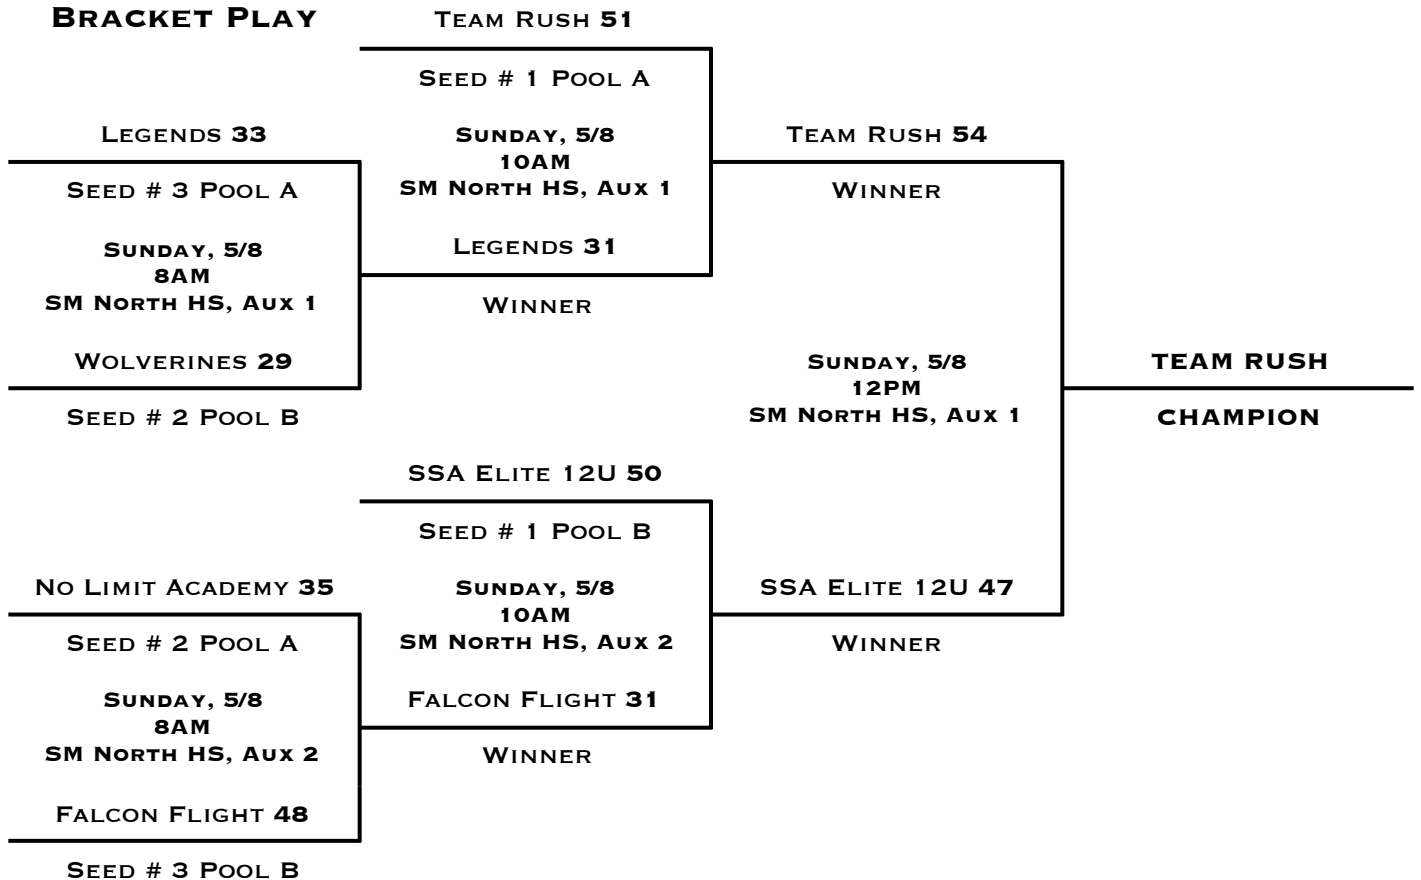

SPRING SHOWDOWN

6TH/7TH BOYS DIVISION

MAY 6-8TH, 2016

CHAMPION
RUNNER-UP

TEAM RUSH
SSA ELITE 12U

POOL A		W	L
1	LEGENDS		II
2	NO LIMIT ACADEMY	I	I
3	TEAM RUSH	II	

POOL B		W	L
1	WOLVERINES	I	I
2	SSA ELITE 12U	II	
3	FALCON FLIGHT		II

POOL PLAY SCHEDULE

			DAY	TIME	LOCATION	SCORE
A1	VS	A2	SATURDAY, 5/7	3PM	SM NORTH HS, AUX 2	19 - 41
B1	VS	B2	SATURDAY, 5/7	4PM	SM NORTH HS, AUX 2	28 - 54
A1	VS	A3	SATURDAY, 5/7	5PM	SM NORTH HS, AUX 2	33 - 56
B1	VS	B3	SATURDAY, 5/7	6PM	SM NORTH HS, AUX 2	37 - 28
A2	VS	A3	SATURDAY, 5/7	7PM	SM NORTH HS, AUX 2	44 - 48
B2	VS	B3	SATURDAY, 5/7	8PM	SM NORTH HS, AUX 2	44 - 22

TIE-BREAKER FORMAT: HEAD TO HEAD RESULT • POINT SPREAD (MAX 15) • DEFENSIVE POINTS ALLOWED

BRACKET PLAY