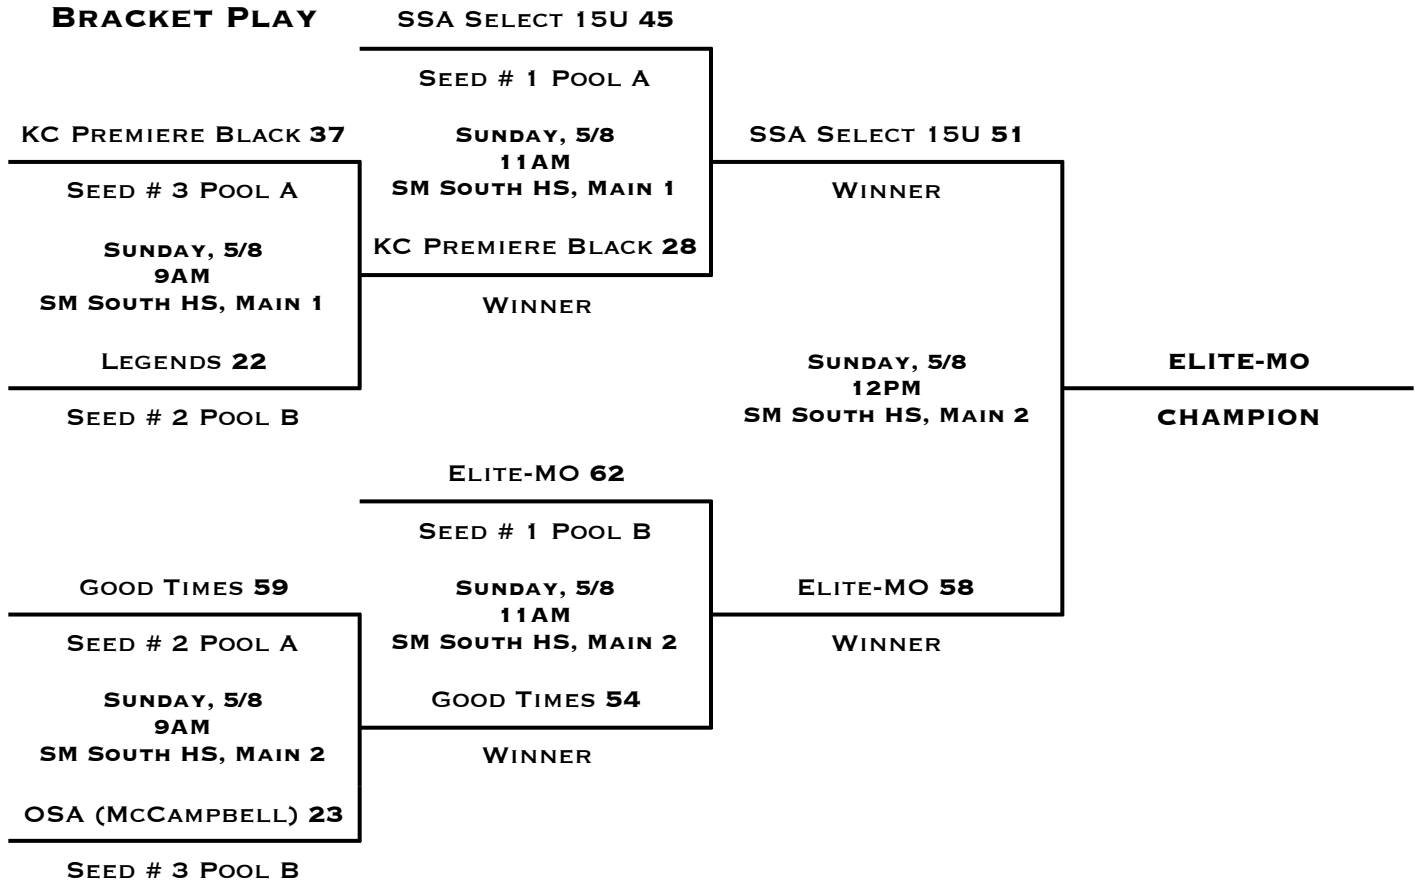

POOL A		W	L
1	GOOD TIMES	I	I
2	SSA SELECT 15U	II	
3	KC PREMIERE BLACK (SANDERS)		II

POOL B		W	L
1	ELITE-MO	II	
2	OSA (MCCAMPBELL)		II
3	LEGENDS	I	I

POOL PLAY SCHEDULE

			DAY	TIME	LOCATION	SCORE
A1	VS	A2	SATURDAY, 5/7	3PM	SM NORTH HS, MAIN	34 - 42
B1	VS	B2	SATURDAY, 5/7	4PM	SM NORTH HS, MAIN	64 - 29
A1	VS	A3	SATURDAY, 5/7	5PM	SM NORTH HS, MAIN	47 - 27
A2	VS	A3	SATURDAY, 5/7	6PM	SM NORTH HS, MAIN	44 - 37
B1	VS	B3	SATURDAY, 5/7	8PM	SM NORTH HS, MAIN	59 - 45
B2	VS	B3	SATURDAY, 5/7	9PM	SM NORTH HS, MAIN	29 - 60

TIE-BREAKER FORMAT: HEAD TO HEAD RESULT • POINT SPREAD (MAX 15) • DEFENSIVE POINTS ALLOWED

BRACKET PLAY

SPRING SHOWDOWN JV BOYS RED DIVISION

MAY 6-8TH, 2016

CHAMPION
RUNNER-UP

MO MAVS 16U
MBC

POOL A		W	L
1	MO MAVS 16 BLACK	I	I
2	KC PREMIERE RED (FREEMAN)	II	
3	OSA (HENNINGSEN)		II