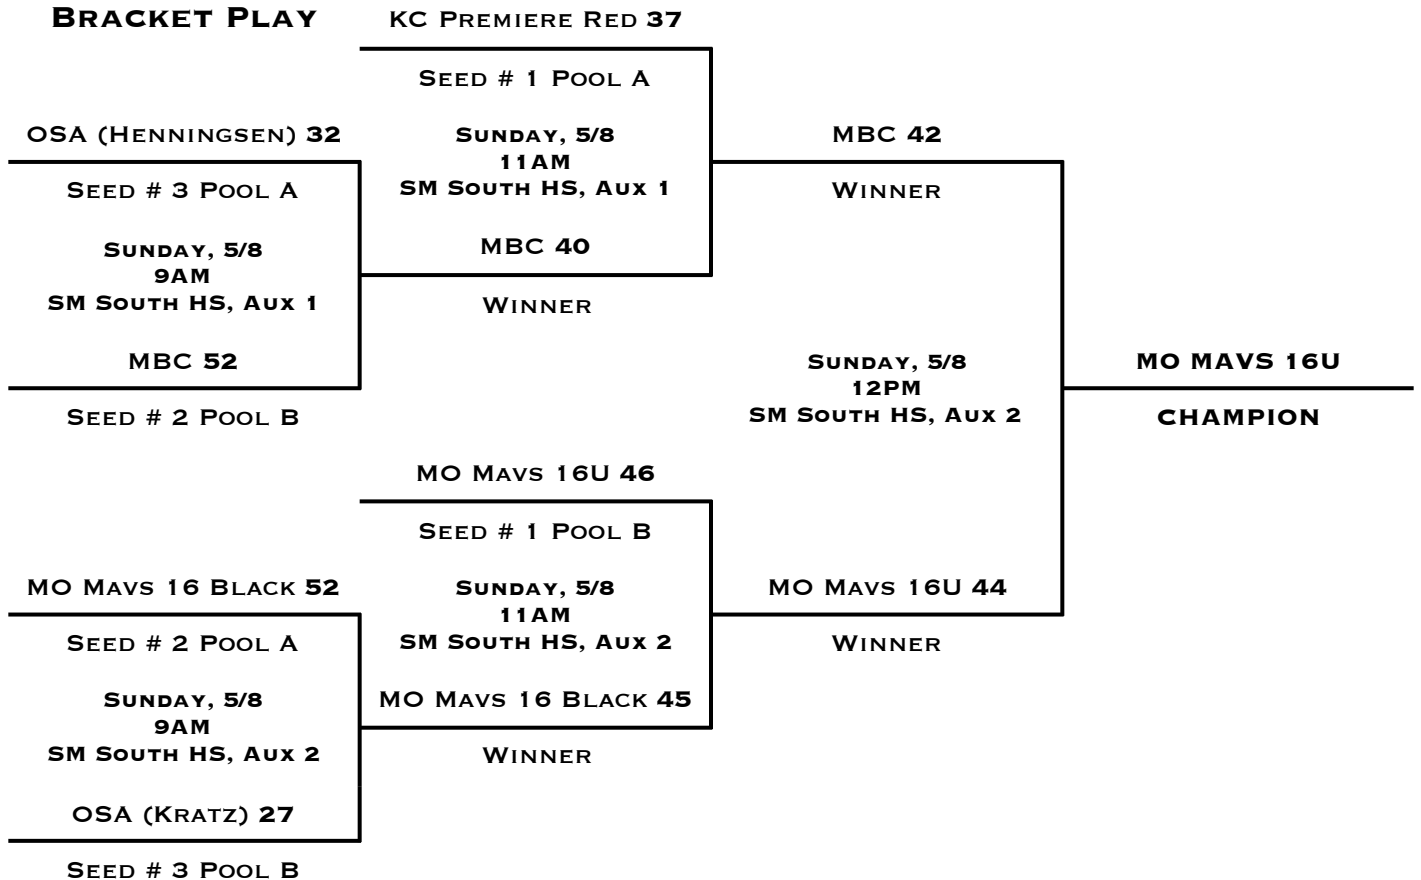

SPRING SHOWDOWN JV BOYS RED DIVISION

MAY 6-8TH, 2016

CHAMPION
RUNNER-UP

MO MAVS 16U
MBC

POOL A		W	L
1	MO MAVS 16 BLACK	I	I
2	KC PREMIERE RED (FREEMAN)	II	
3	OSA (HENNINGSEN)		II

POOL B		W	L
1	OSA (KRATZ)		II
2	MBC	I	I
3	MO MAVS 16U	II	

POOL PLAY SCHEDULE

			DAY	TIME	LOCATION	SCORE
A1	VS	A2	SATURDAY, 5/7	2PM	SM EAST HS, MAIN 1	36 - 40
A1	VS	A3	SATURDAY, 5/7	4PM	SM EAST HS, MAIN 1	37 - 25
B1	VS	B2	SATURDAY, 5/7	6PM	SM EAST HS, MAIN 1	35 - 60
B1	VS	B3	SATURDAY, 5/7	7PM	SM EAST HS, MAIN 1	35 - 52
A2	VS	A3	SATURDAY, 5/7	8PM	SM EAST HS, AUX	65 - 50
B2	VS	B3	SATURDAY, 5/7	9PM	SM EAST HS, MAIN 1	41 - 44

TIE-BREAKER FORMAT: HEAD TO HEAD RESULT • POINT SPREAD (MAX 15) • DEFENSIVE POINTS ALLOWED

BRACKET PLAY