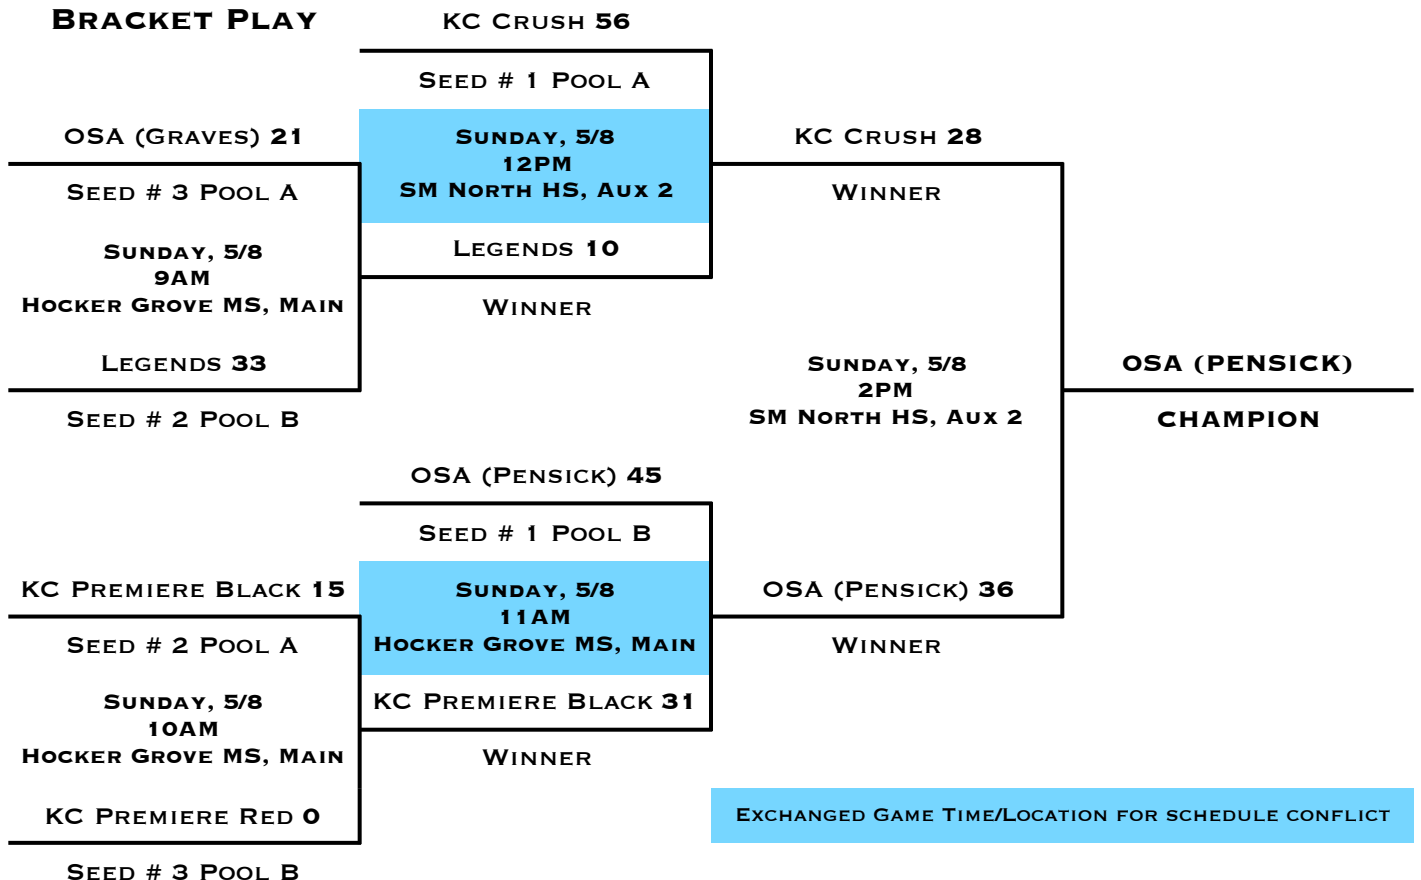

POOL A		W	L
1	KC CRUSH	II	
2	KC PREMIERE BLACK	I	I
3	OSA (GRAVES)		II

POOL B		W	L
1	LEGENDS	I	I
2	KC PREMIERE RED		II
3	OSA (PENSICK)	II	

POOL PLAY SCHEDULE

			DAY	TIME	LOCATION	SCORE
A1	VS	A2	FRIDAY, 5/6	6PM	TRAILRIDGE MS, MAIN	39 - 25
B1	VS	B2	SATURDAY, 5/7	9AM	TRAILRIDGE MS, MAIN	49 - 8
B1	VS	B3	SATURDAY, 5/7	11AM	TRAILRIDGE MS, MAIN	16 - 54
B2	VS	B3	SATURDAY, 5/7	1PM	TRAILRIDGE MS, AUX	10 - 65
A1	VS	A3	SATURDAY, 5/7	6PM	SM EAST HS, AUX	38 - 15
A2	VS	A3	SATURDAY, 5/7	8PM	SM EAST HS, MAIN 1	33 - 17

TIE-BREAKER FORMAT: HEAD TO HEAD RESULT • POINT SPREAD (MAX 15) • DEFENSIVE POINTS ALLOWED

BRACKET PLAY

SPRING SHOWDOWN

6TH/7TH BOYS DIVISION

MAY 6-8TH, 2016

CHAMPION
RUNNER-UP

TEAM RUSH
SSA ELITE 12U

POOL A		W	L
1	LEGENDS		II
2	NO LIMIT ACADEMY	I	I
3	TEAM RUSH	II	