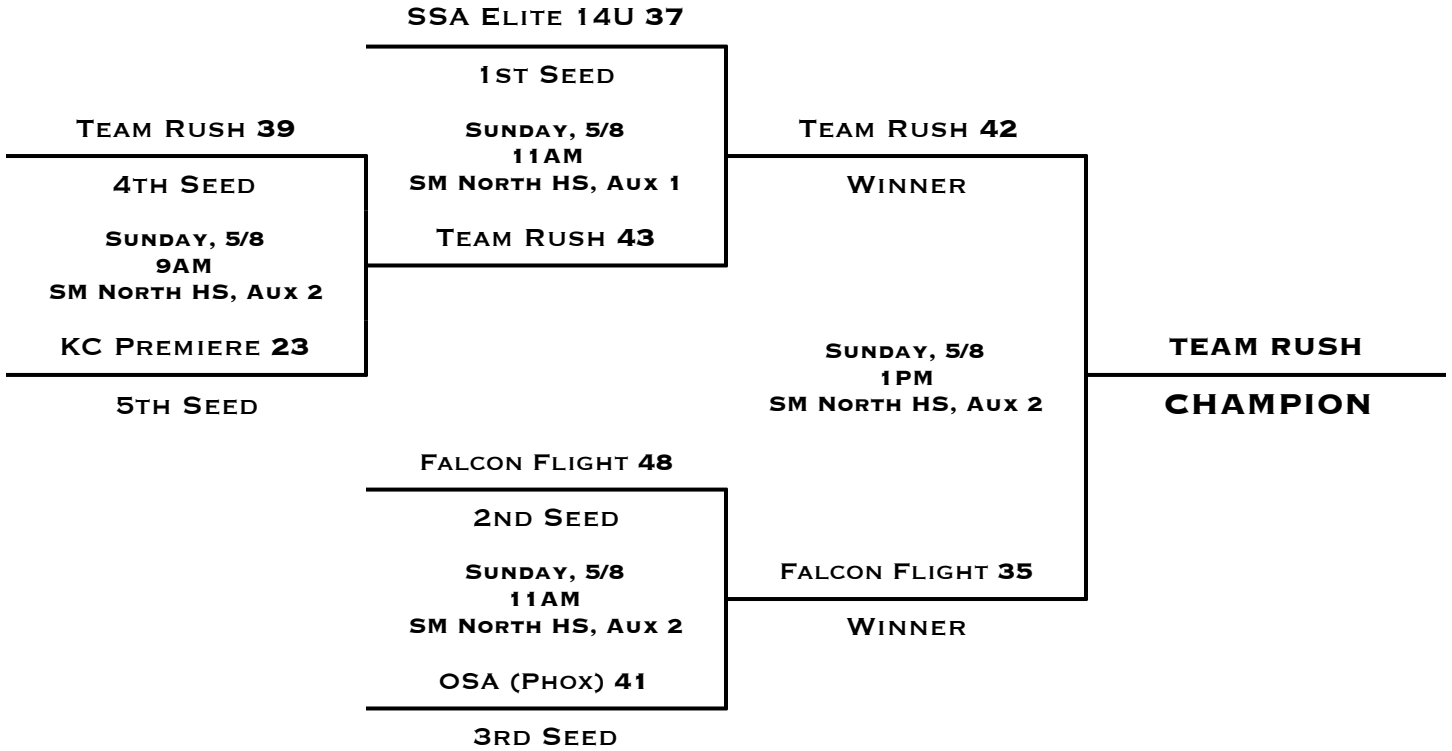

BRACKET A

BRACKET B