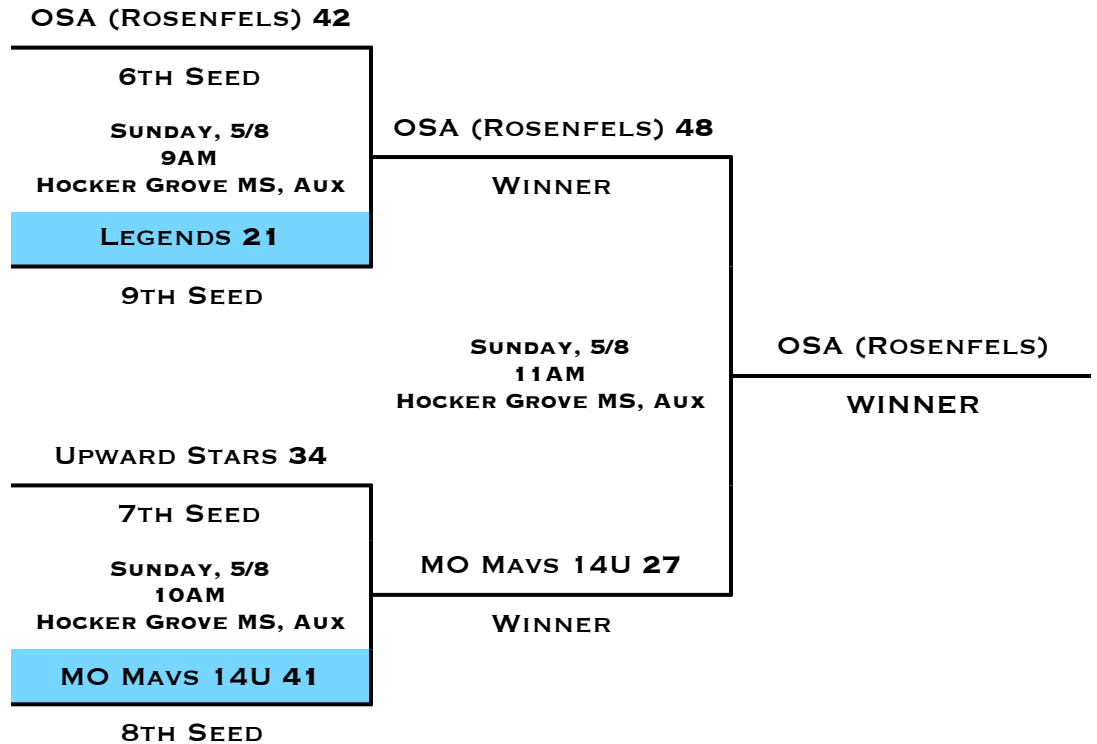

EXCHANGED 8TH/9TH SEEDS TO AVOID SAME POOL PLAY MATCHUP BETWEEN OSA/MO MAVS.