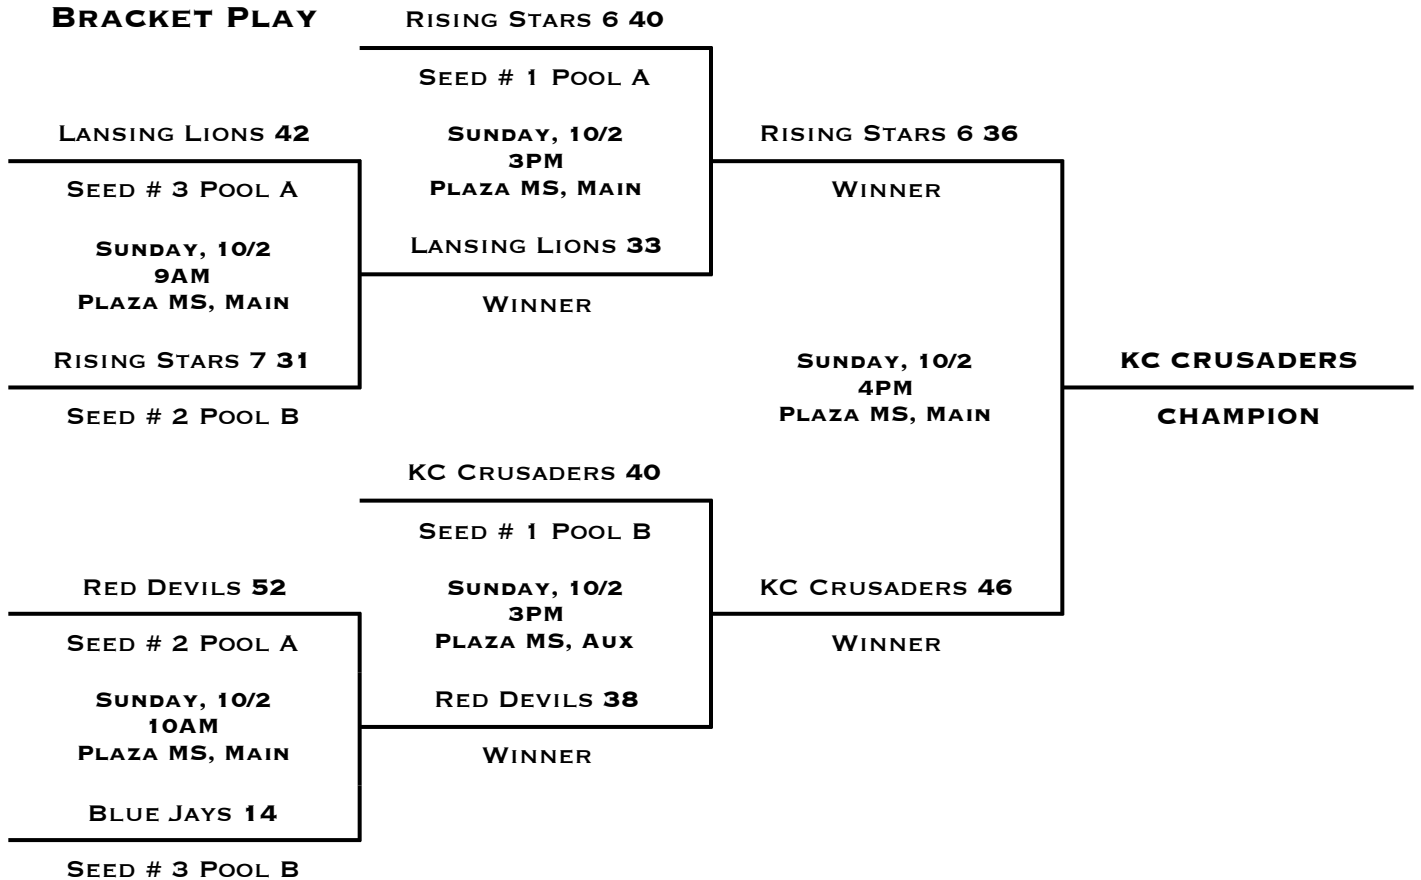

PHS PANTHER CLASSIC

7TH/8TH BOYS DIVISION

OCTOBER 1ST-2ND, 2016

CHAMPION   KC CRUSADERS
RUNNER-UP   RISING STARS 6

	POOL A	W	L
1	LANSING LIONS		II
2	RED DEVILS	I	I
3	RISING STARS 6	II	

	POOL B	W	L
1	RISING STARS 7	I	I
2	BLUE JAYS		II
3	KC CRUSADERS	II	

POOL PLAY SCHEDULE

			DAY	TIME	LOCATION	SCORE
A1	VS	A2	SATURDAY, 10/1	11AM	LAKEVIEW MS, MAIN	24 - 43
A1	VS	A3	SATURDAY, 10/1	1PM	LAKEVIEW MS, MAIN	32 - 41
A2	VS	A3	SATURDAY, 10/1	3PM	LAKEVIEW MS, MAIN	38 - 46
B1	VS	B2	SATURDAY, 10/1	5PM	LAKEVIEW MS, MAIN	57 - 22
B1	VS	B3	SATURDAY, 10/1	7PM	LAKEVIEW MS, MAIN	27 - 47
B2	VS	B3	SATURDAY, 10/1	8PM	LAKEVIEW MS, MAIN	4 - 48

TIE-BREAKER FORMAT: HEAD TO HEAD RESULT • POINT SPREAD (MAX 15) • DEFENSIVE POINTS ALLOWED

BRACKET PLAY