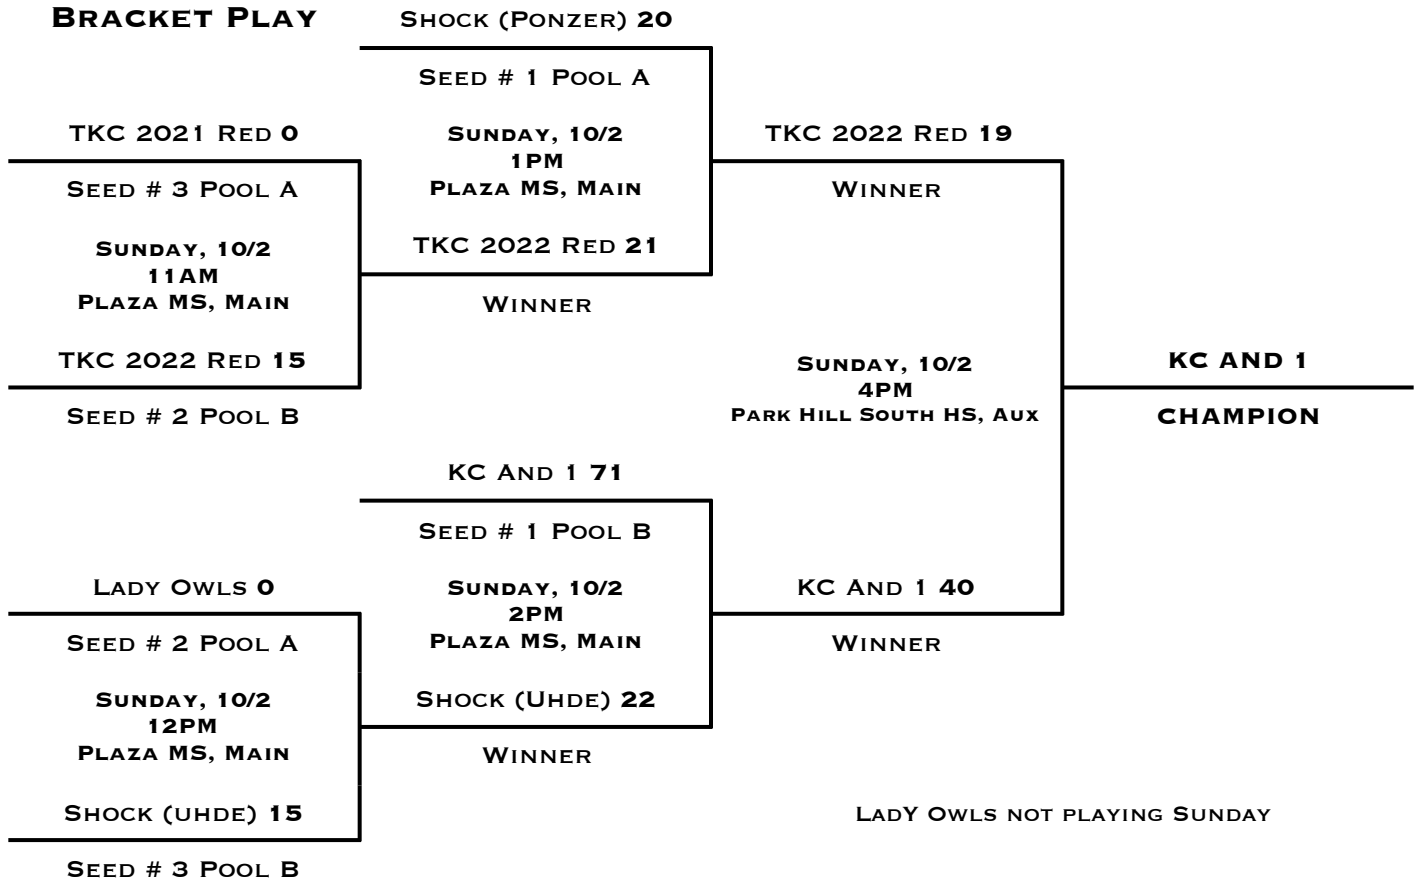

PHS PANTHER CLASSIC

7TH/8TH GIRLS DIVISION

OCTOBER 1ST-2ND, 2016

CHAMPION   KC AND 1
RUNNER-UP   TKC 2022 RED

POOL A		W	L
1	SHOCK (PONZER)	II	
2	LADY OWLS	I	I
3	TKC 2021 RED		II

POOL B		W	L
1	KC AND 1	II	
2	TKC 2022 RED	I	I
3	SHOCK (UHDE)		II

POOL PLAY SCHEDULE

			DAY	TIME	LOCATION	SCORE
A1	VS	A2	SATURDAY, 10/1	1PM	PARK HILL SOUTH HS, AUX	21 - 18
B1	VS	B2	SATURDAY, 10/1	3PM	PARK HILL SOUTH HS, MAIN	37 - 28
A1	VS	A3	SATURDAY, 10/1	3PM	PARK HILL SOUTH HS, AUX	32 - 28
B1	VS	B3	SATURDAY, 10/1	5PM	PARK HILL SOUTH HS, MAIN	45 - 18
A2	VS	A3	SATURDAY, 10/1	5PM	PARK HILL SOUTH HS, AUX	30 - 29
B2	VS	B3	SATURDAY, 10/1	7PM	PARK HILL SOUTH HS, AUX	43 - 15

TIE-BREAKER FORMAT: HEAD TO HEAD RESULT • POINT SPREAD (MAX 15) • DEFENSIVE POINTS ALLOWED

BRACKET PLAY