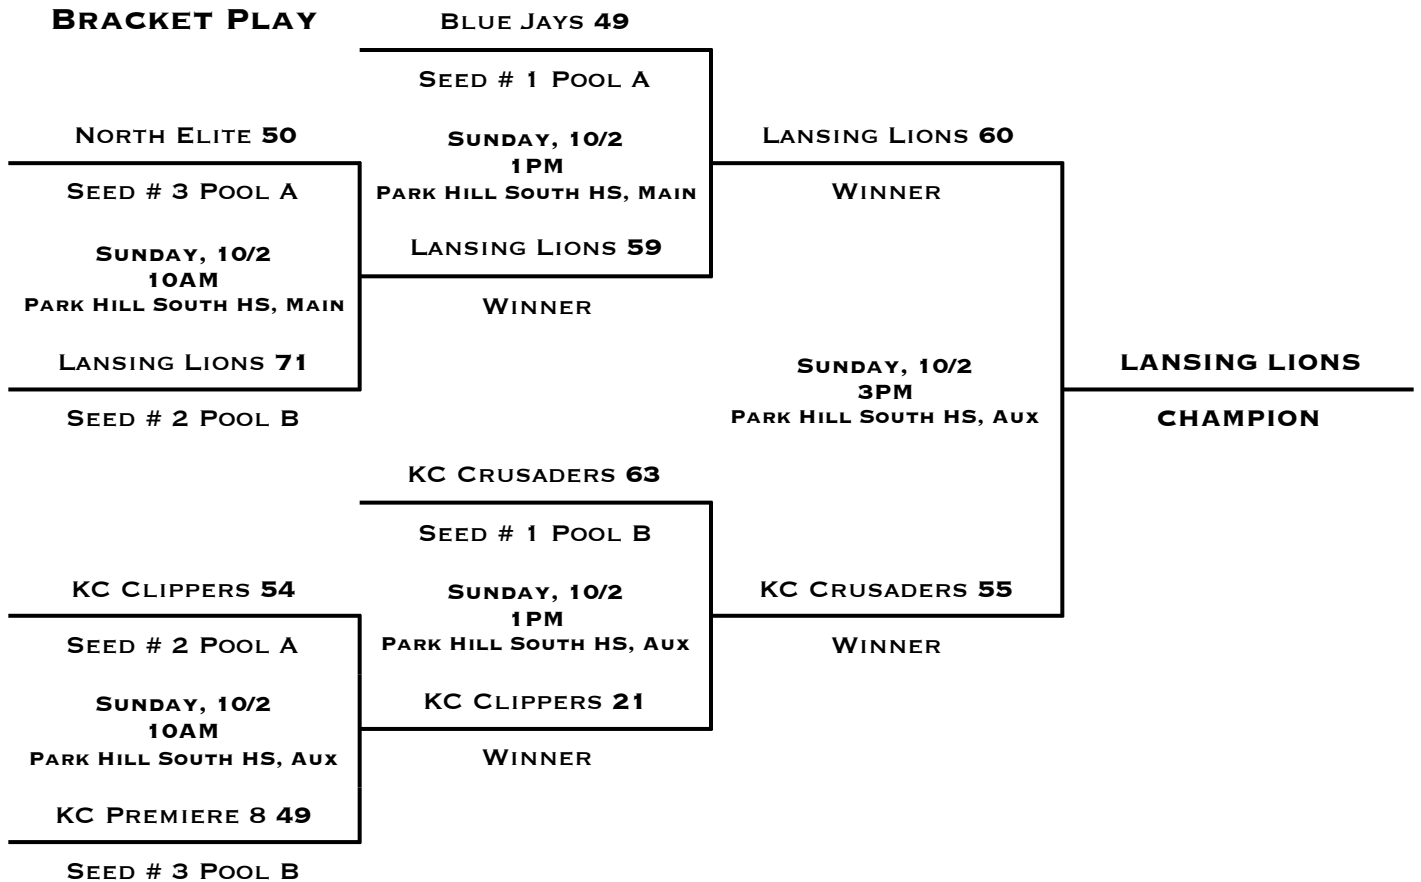

PHS PANTHER CLASSIC

8TH/9TH BOYS DIVISION

OCTOBER 1ST-2ND, 2016

CHAMPION   LANSING LIONS
RUNNER-UP   KC CRUSADERS

	POOL A	W	L
1	NORTH ELITE		II
2	KC CLIPPERS	I	I
3	BLUE JAYS	II	

	POOL B	W	L
1	LANSING LIONS	I	I
2	KC CRUSADERS	II	
3	KC PREMIERE 8		II

POOL PLAY SCHEDULE

			DAY	TIME	LOCATION	SCORE
A1	VS	A2	SATURDAY, 10/1	11AM	PLAZA MS, MAIN	29 - 52
A1	VS	A3	SATURDAY, 10/1	1PM	PLAZA MS, MAIN	34 - 57
A2	VS	A3	SATURDAY, 10/1	3PM	PLAZA MS, MAIN	33 - 39
B1	VS	B2	SATURDAY, 10/1	6PM	PARK HILL SOUTH HS, MAIN	50 - 54
B1	VS	B3	SATURDAY, 10/1	8PM	PARK HILL SOUTH HS, AUX	51 - 43
B2	VS	B3	SATURDAY, 10/1	9PM	PARK HILL SOUTH HS, AUX	70 - 48

TIE-BREAKER FORMAT: HEAD TO HEAD RESULT • POINT SPREAD (MAX 15) • DEFENSIVE POINTS ALLOWED

BRACKET PLAY