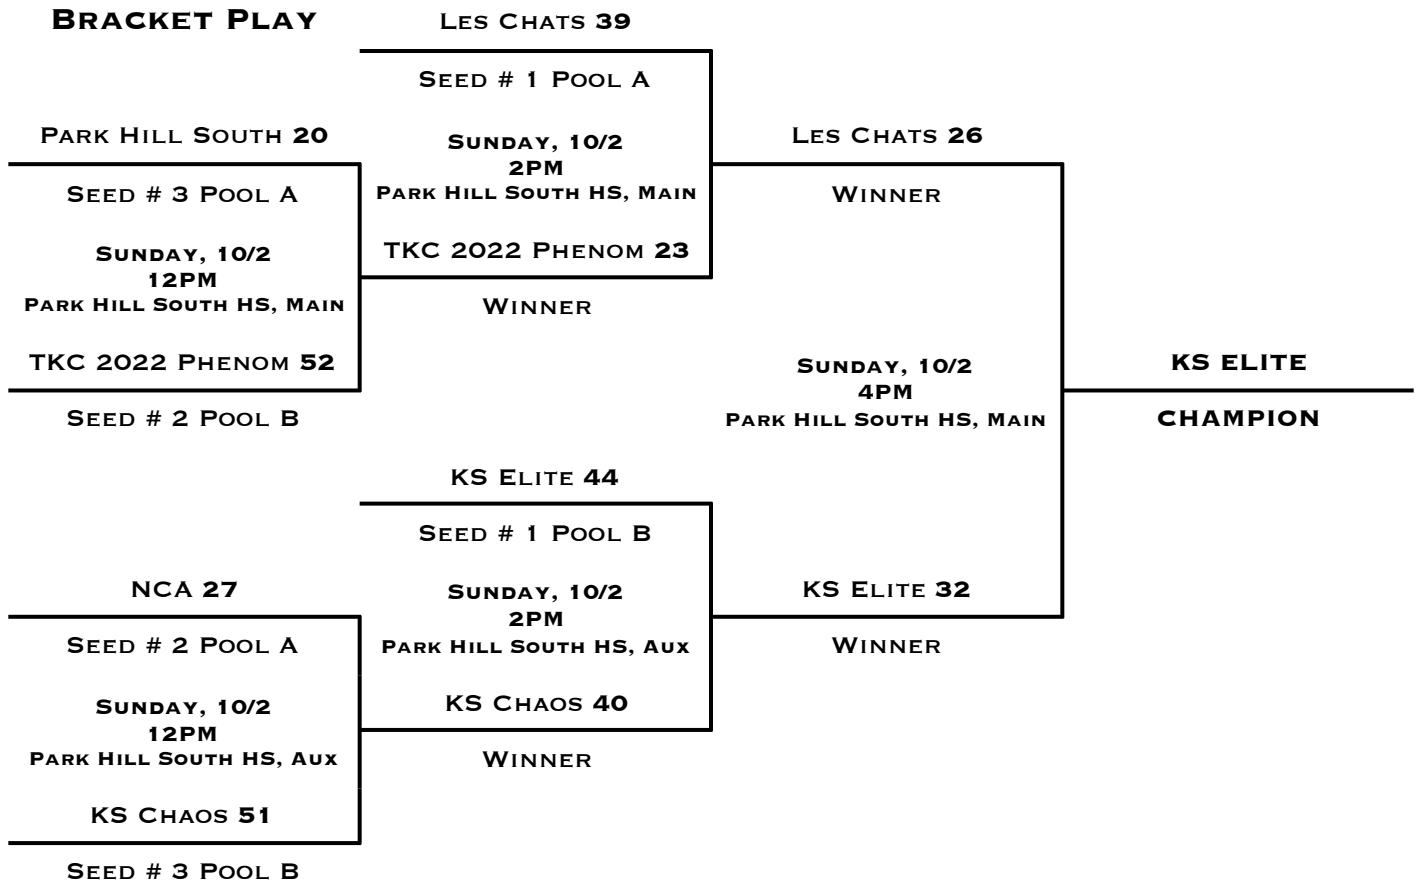

PHS PANTHER CLASSIC

HS GIRLS DIVISION

OCTOBER 1ST-2ND, 2016

CHAMPION
RUNNER-UP

KS ELITE
LES CHATS

POOL A		W	L
1	NCA	I	I
2	LES CHATS	II	
3	PARK HILL SOUTH		II

POOL B		W	L
1	KS ELITE	II	
2	TKC 2022 PHENOM	I	I
3	KS CHAOS		II

POOL PLAY SCHEDULE

			DAY	TIME	LOCATION	SCORE
A1	VS	A2	SATURDAY, 10/1	10AM	PARK HILL SOUTH HS, MAIN	15 - 39
A1	VS	A3	SATURDAY, 10/1	11AM	PARK HILL SOUTH HS, MAIN	54 - 43
A2	VS	A3	SATURDAY, 10/1	12PM	PARK HILL SOUTH HS, MAIN	67 - 18
B1	VS	B2	SATURDAY, 10/1	2PM	LAKEVIEW MS, MAIN	47 - 33
B1	VS	B3	SATURDAY, 10/1	4PM	LAKEVIEW MS, MAIN	46 - 24
B2	VS	B3	SATURDAY, 10/1	6PM	LAKEVIEW MS, MAIN	43 - 41

TIE-BREAKER FORMAT: HEAD TO HEAD RESULT • POINT SPREAD (MAX 15) • DEFENSIVE POINTS ALLOWED

BRACKET PLAY