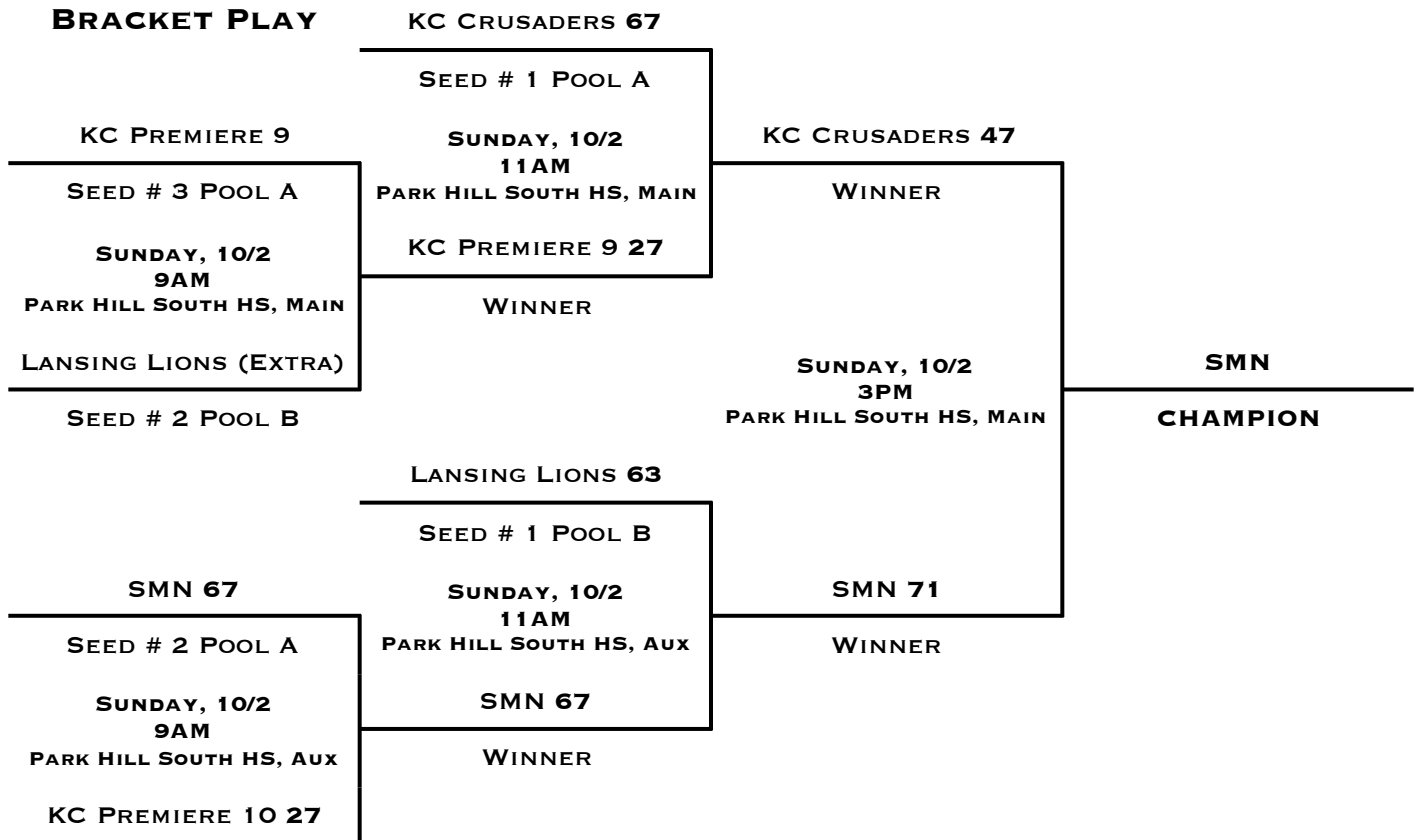

PHS PANTHER CLASSIC HS BOYS DIVISION

OCTOBER 1ST-2ND, 2016

CHAMPION
RUNNER-UP

SMN
KC CRUSADERS

POOL A		W	L
1	KC CRUSADERS	II	
2	KC PREMIERE 9		II
3	SMN	I	I

POOL B		W	L
1	KC PREMIERE 10	I	I
2	LANSING LIONS	II	
3	PARK HILL SOUTH		II

POOL PLAY SCHEDULE

			DAY	TIME	LOCATION	SCORE
A1	VS	A2	SATURDAY, 10/1	9AM	PARK HILL SOUTH HS, MAIN	75 - 33
A1	VS	A3	SATURDAY, 10/1	11AM	PARK HILL SOUTH HS, AUX	50 - 49
A2	VS	A3	SATURDAY, 10/1	1PM	PARK HILL SOUTH HS, MAIN	55 - 69
B1	VS	B2	SATURDAY, 10/1	7PM	PARK HILL SOUTH HS, MAIN	35 - 49
B1	VS	B3	SATURDAY, 10/1	8PM	PARK HILL SOUTH HS, MAIN	15 - 0
B2	VS	B3	SATURDAY, 10/1	9PM	PARK HILL SOUTH HS, MAIN	15 - 0

TIE-BREAKER FORMAT: HEAD TO HEAD RESULT • POINT SPREAD (MAX 15) • DEFENSIVE POINTS ALLOWED

BRACKET PLAY

PARK HILL SOUTH DROPPED / SWAPPED KCP TEAMS TO AVOID KCP VS KCP MATCHUP. LANSING PLAYING EXTRA