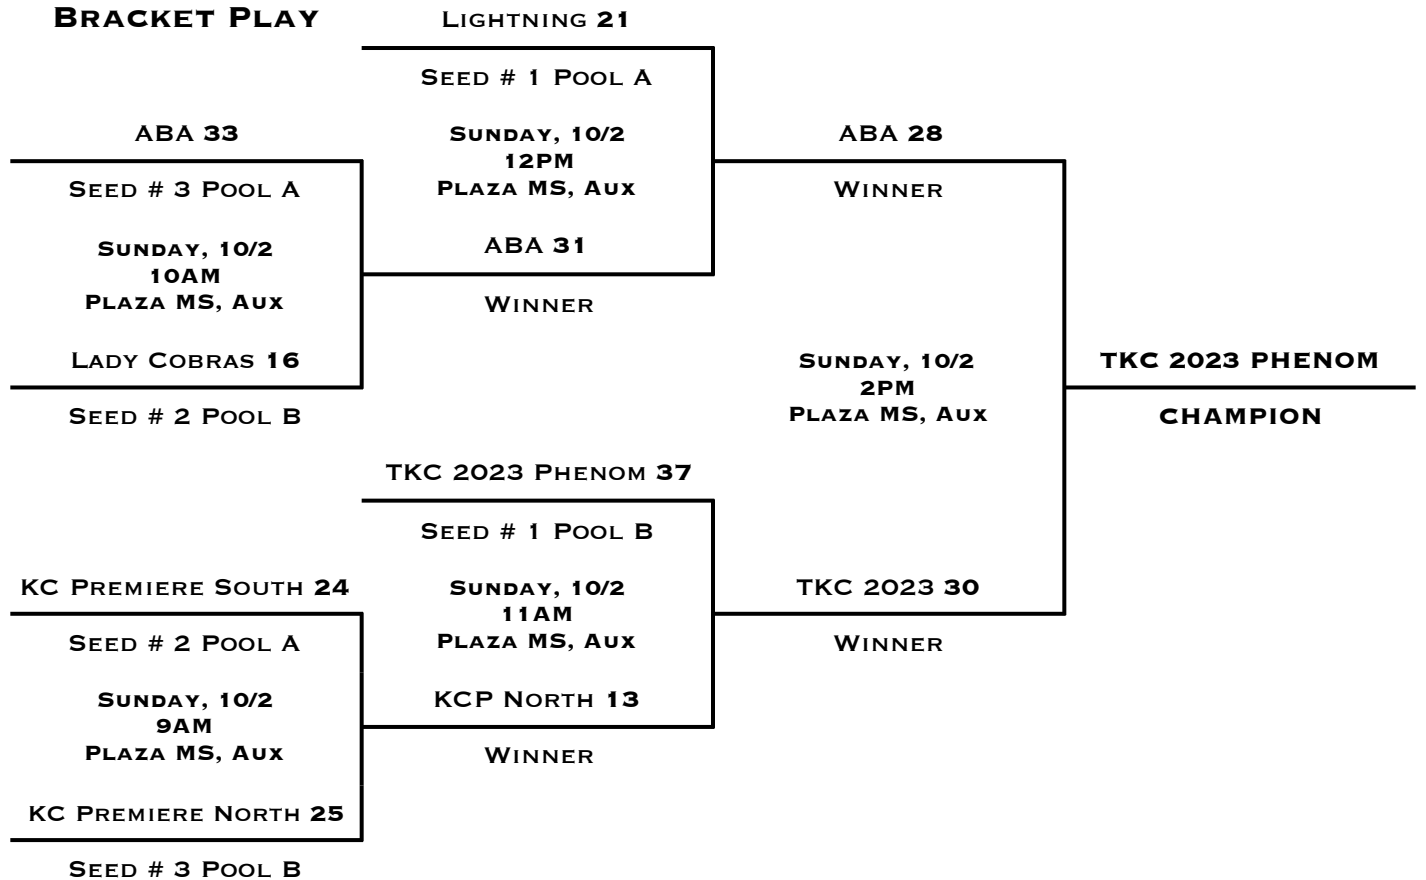

POOL A		W	L
1	ABA		II
2	KC PREMIERE SOUTH BLK	I	I
3	LIGHTNING	II	

POOL B		W	L
1	KC PREMIERE NORTH		II
2	LADY COBRAS	I	I
3	TKC 2023 PHENOM	II	

POOL PLAY SCHEDULE

			DAY	TIME	LOCATION	SCORE
A1	VS	A2	SATURDAY, 10/1	9AM	PLAZA MS, MAIN	16 - 17
B1	VS	B2	SATURDAY, 10/1	9AM	LAKEVIEW MS, MAIN	21 - 22
A1	VS	A3	SATURDAY, 10/1	10AM	PLAZA MS, MAIN	22 - 23
B1	VS	B3	SATURDAY, 10/1	10AM	LAKEVIEW MS, MAIN	11 - 58
A2	VS	A3	SATURDAY, 10/1	12PM	PARK HILL SOUTH HS, AUX	26 - 31
B2	VS	B3	SATURDAY, 10/1	12PM	LAKEVIEW MS, MAIN	14 - 60

TIE-BREAKER FORMAT: HEAD TO HEAD RESULT • POINT SPREAD (MAX 15) • DEFENSIVE POINTS ALLOWED

BRACKET PLAY

PHS PANTHER CLASSIC

7TH/8TH GIRLS DIVISION

OCTOBER 1ST-2ND, 2016

CHAMPION KC AND 1
RUNNER-UP TKC 2022 RED