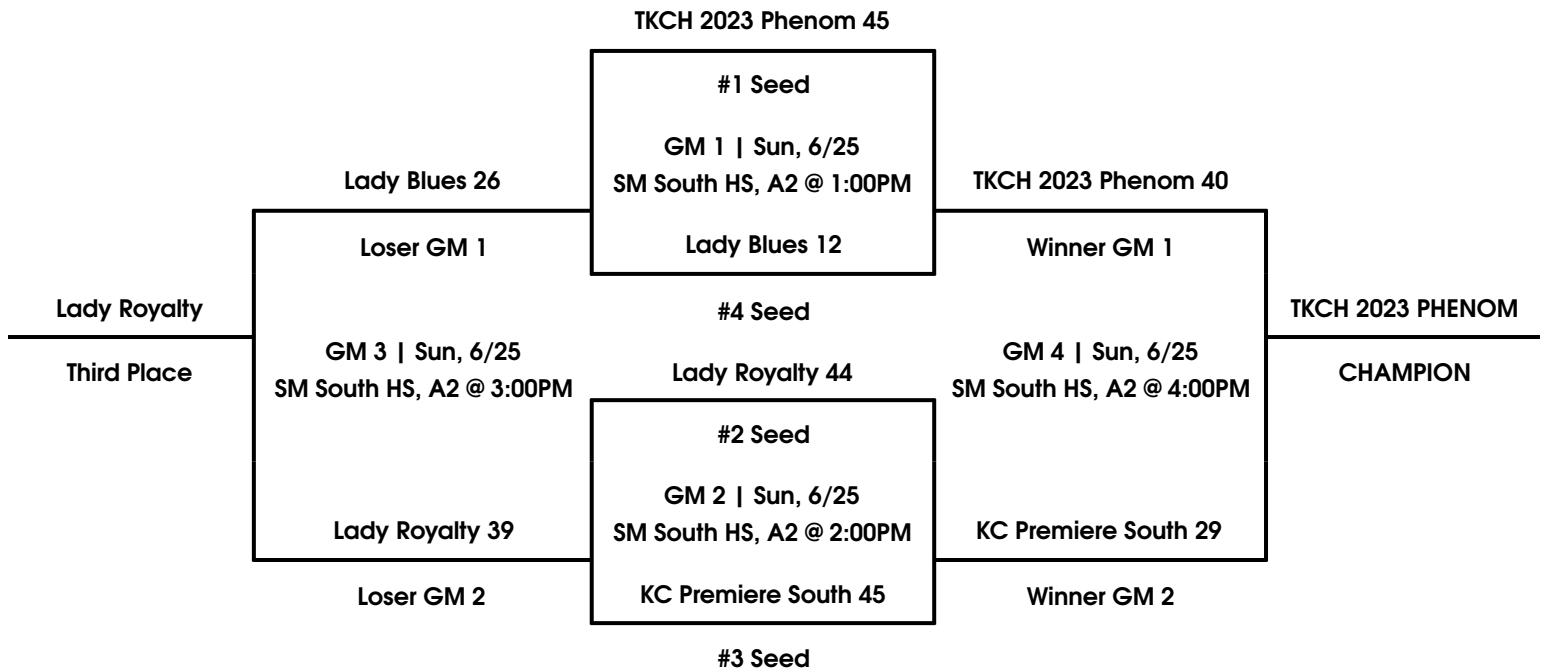

Championship Round