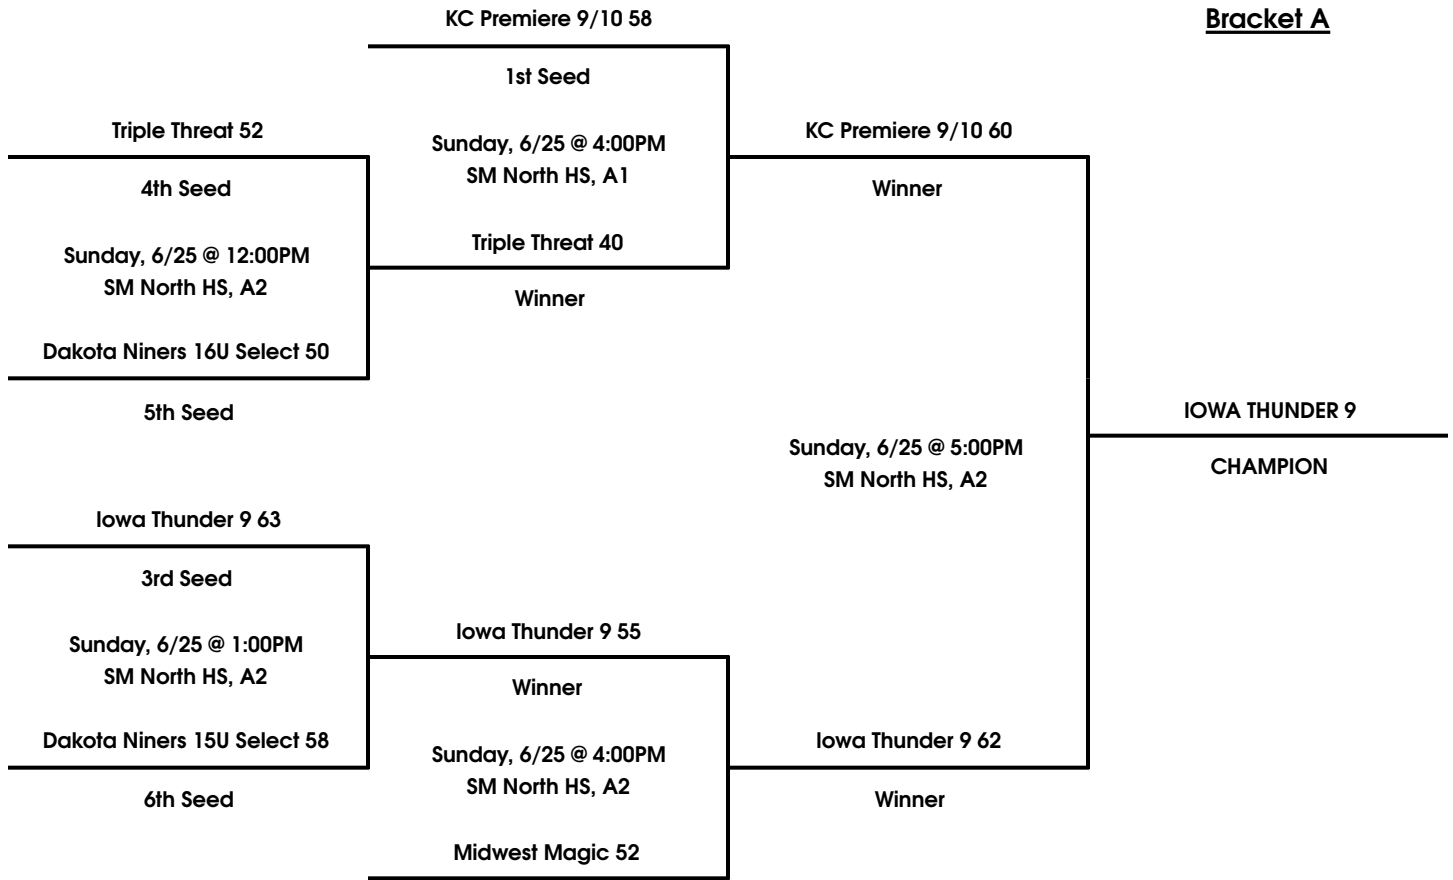

Championship Round

MAYB National Qualifier
9th/10th Boys Red Division
June 23-25th, 2017

Pool A		W	L
1	Primetime Ballers	II	I
2	Crusaders	III	
3	MBC (Newton)	I	II
4	Metro Hoops		III

Pool B		W	L
1	HDA	II	I
2	Basehor-Linwood Bobcats Gold		III
3	SD Network (Ladd)	III	
4	River City Hoops	I	II

Pool Play Round Schedule (Tie-breaker Format: Head to Head Result • Point Spread (Max 15) • Defensive Points Allowed)

	Day	Time	Location	Score
A1 vs A2	Friday, 6/23	7:00PM	SM North HS, A2	48 - 61
B1 vs B2	Friday, 6/23	9:00PM	SM North HS, A1	39 - 21
A1 vs A3	Friday, 6/23	9:00PM	SM North HS, A2	58 - 49
A2 vs A3	Saturday, 6/24	9:00AM	SM North HS, Main	60 - 47
B2 vs B3	Saturday, 6/24	10:00AM	SM North HS, A1	18 - 47
A2 vs A4	Saturday, 6/24	11:00AM	SM North HS, Main	62 - 47
B3 vs B4	Saturday, 6/24	12:00PM	SM North HS, A1	51 - 34
A3 vs A4	Saturday, 6/24	1:00PM	SM North HS, Main	67 - 66
A1 vs A4	Saturday, 6/24	4:00PM	SM North HS, Main	59 - 56
B1 vs B4	Saturday, 6/24	4:00PM	SM North HS, A1	48 - 46
B2 vs B4	Saturday, 6/24	6:00PM	SM North HS, Main	37 - 47
B1 vs B3	Saturday, 6/24	6:00PM	SM North HS, A1	34 - 42

Championship Round