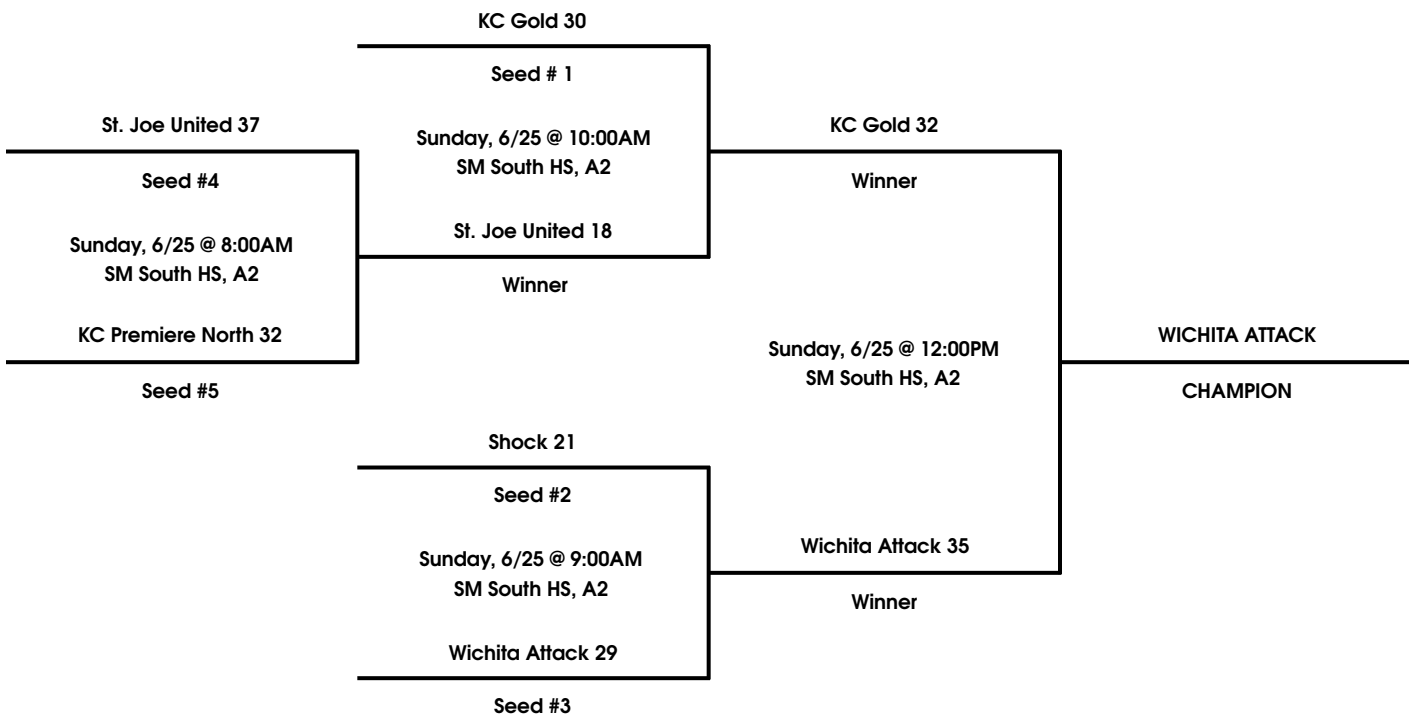

Championship Round