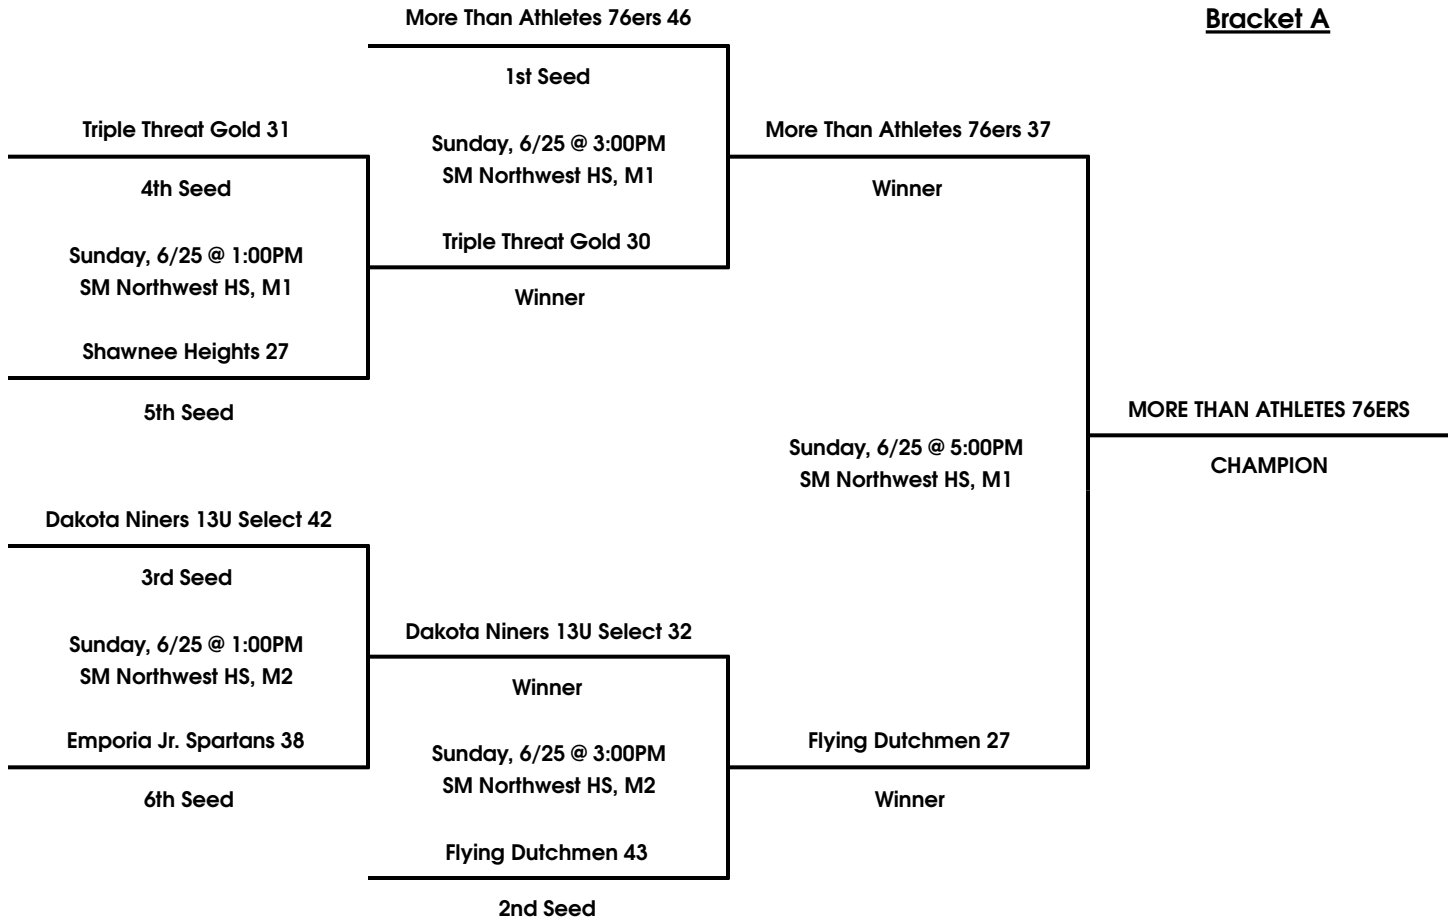

MAYB National Qualifier

7th Boys Blue Division

June 23-25th, 2017

Pool A		W	L
1	KC Premiere (Sanders)	II	II
2	GABL Elite	I	III
3	More Than Athletes 76ers	IIII	
4	Flying Dutchmen	III	I
5	Triple Threat Black		IIII

Pool B		W	L
1	Triple Threat Gold	III	I
2	Crusaders		IIII
3	Dakota Niners 13U Select	III	I
4	Shawnee Heights	II	II
5	Emporia Jr. Spartans	II	II

Pool Play Round (Tie-breaker Format: Head to Head Result • Point Spread (Max 15) • Defensive Points Allowed)

			Day	Time	Location	Score
A1	vs	A2	Friday, 6/23	6:00PM	SM Northwest HS, M1	63 - 62
A3	vs	A4	Friday, 6/23	8:00PM	SM Northwest HS, M1	37 - 26
A1	vs	A5	Friday, 6/23	9:00PM	SM Northwest HS, M1	43 - 19
A2	vs	A3	Saturday, 6/24	8:00AM	SM Northwest HS, M1	29 - 61
A4	vs	A5	Saturday, 6/24	9:00AM	SM Northwest HS, M1	68 - 10
A1	vs	A3	Saturday, 6/24	10:00AM	SM Northwest HS, M1	28 - 48
A2	vs	A4	Saturday, 6/24	11:00AM	SM Northwest HS, M1	22 - 32
B1	vs	B2	Saturday, 6/24	11:00AM	SM Northwest HS, M2	43 - 16
A3	vs	A5	Saturday, 6/24	12:00PM	SM Northwest HS, M1	81 - 19
B3	vs	B4	Saturday, 6/24	12:00PM	SM Northwest HS, M2	43 - 39
A1	vs	A4	Saturday, 6/24	1:00PM	SM Northwest HS, M1	12 - 63
B1	vs	B5	Saturday, 6/24	1:00PM	SM Northwest HS, M2	43 - 16
B2	vs	B3	Saturday, 6/24	2:00PM	SM Northwest HS, M2	20 - 29
A2	vs	A5	Saturday, 6/24	3:00PM	SM Northwest HS, M1	58 - 26
B4	vs	B5	Saturday, 6/24	3:00PM	SM Northwest HS, M2	65 - 60
B1	vs	B3	Saturday, 6/24	4:00PM	SM Northwest HS, M2	24 - 40
B2	vs	B4	Saturday, 6/24	5:00PM	SM Northwest HS, M2	42 - 50
B3	vs	B5	Saturday, 6/24	6:00PM	SM Northwest HS, M2	41 - 46
B1	vs	B4	Saturday, 6/24	7:00PM	SM Northwest HS, M2	54 - 39
B2	vs	B5	Saturday, 6/24	8:00PM	SM Northwest HS, M2	40 - 41

Teams will be seeded according to record then point spread. There is a maximum of +15 or -15 points per game. If a tie remains after the point spreads, defensive points allowed will break the tie.

MAYB National Qualifier

7th Boys Blue Division

June 23-25th, 2017

Championship Round