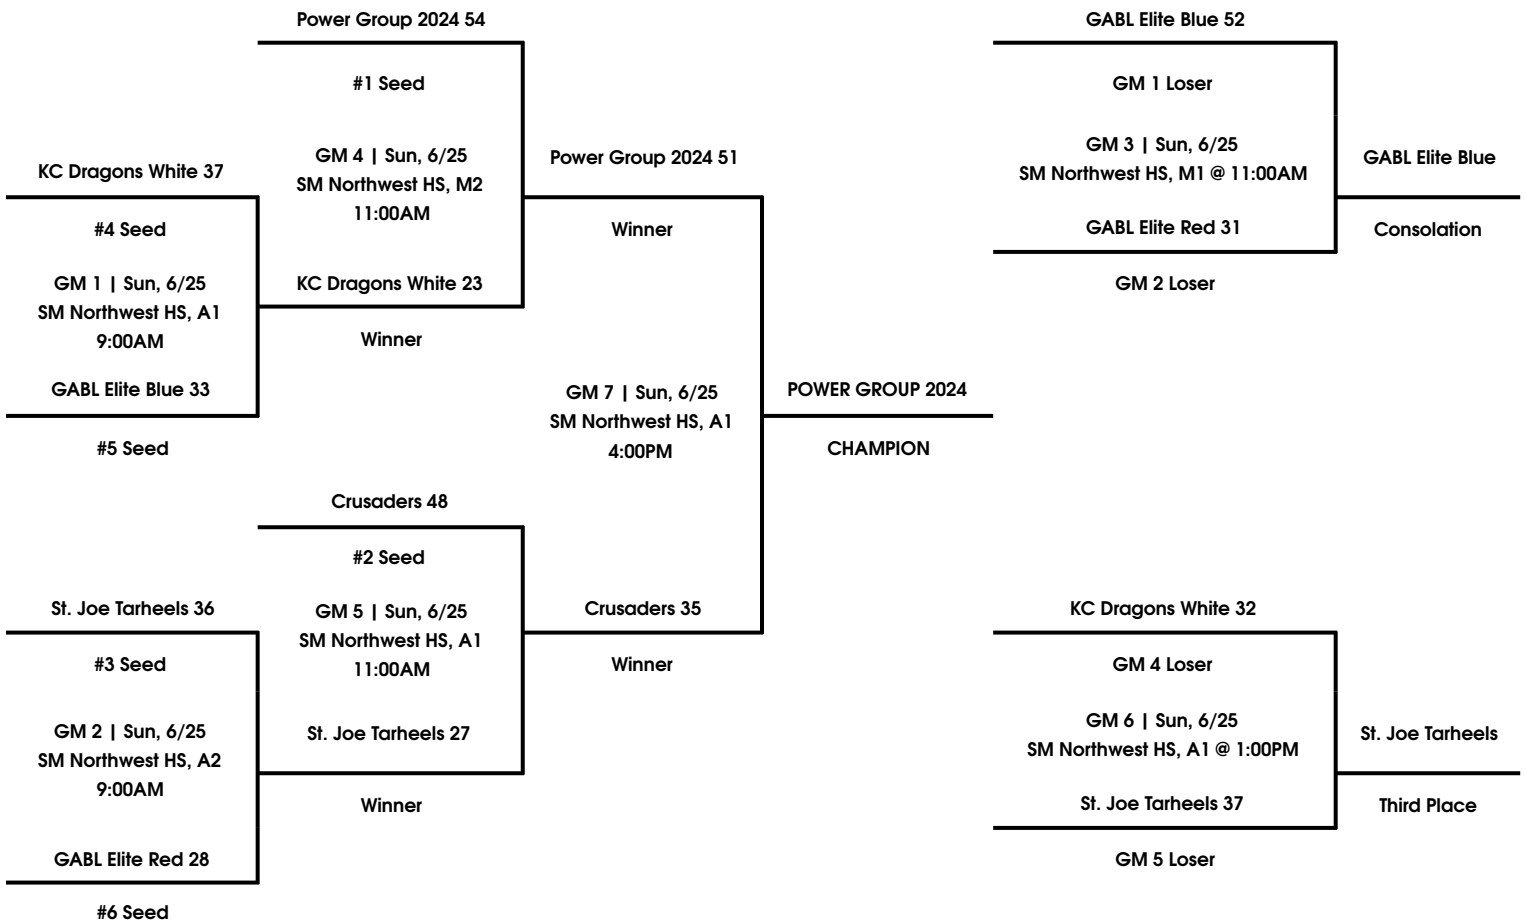

MAYB National Qualifier

5th/6th Boys Division

June 23-25th, 2017

Pool A		W	L
1	St. Joe Tarheels	I	I
2	GABL Elite Red		II
3	Crusaders	II	

Pool B		W	L
1	Power Group 2024	II	
2	GABL Elite Blue		II
3	KC Dragons White	I	I

Pool Play Round (Tie-breaker Format: Head to Head Result • Point Spread (Max 15) • Defensive Points Allowed)

			Day	Time	Location	Score
A1	vs	A2	Friday, 6/23	6:00PM	SM Northwest HS, A2	58 - 39
B1	vs	B2	Friday, 6/23	8:00PM	SM Northwest HS, A2	57 - 29
A1	vs	A3	Saturday, 6/24	9:00AM	SM Northwest HS, A1	29 - 54
A2	vs	A3	Saturday, 6/24	11:00AM	SM Northwest HS, A1	25 - 50
B1	vs	B3	Saturday, 6/24	11:00AM	SM Northwest HS, A2	48 - 16
B2	vs	B3	Saturday, 6/24	1:00PM	SM Northwest HS, A2	26 - 35

Seeding Round

		Day	Time	Location	Score		
A 1st Crusaders	vs	B 1st Power Group 24	Saturday, 6/24	4:00PM	SM Northwest HS, A1	29 - 50	Winner is #1 Seed, Loser is #2 Seed
A 2nd St. Joe Heels	vs	B 2nd Dragons	Saturday, 6/24	4:00PM	SM Northwest HS, A2	37 - 25	Winner is #3 Seed, Loser is #4 Seed
A 3rd GABL Elite Red	vs	B 3rd GABL Elite Blue	Saturday, 6/24	6:00PM	SM Northwest HS, A1	26 - 48	Winner is #5 Seed, Loser is #6 Seed

Championship Round