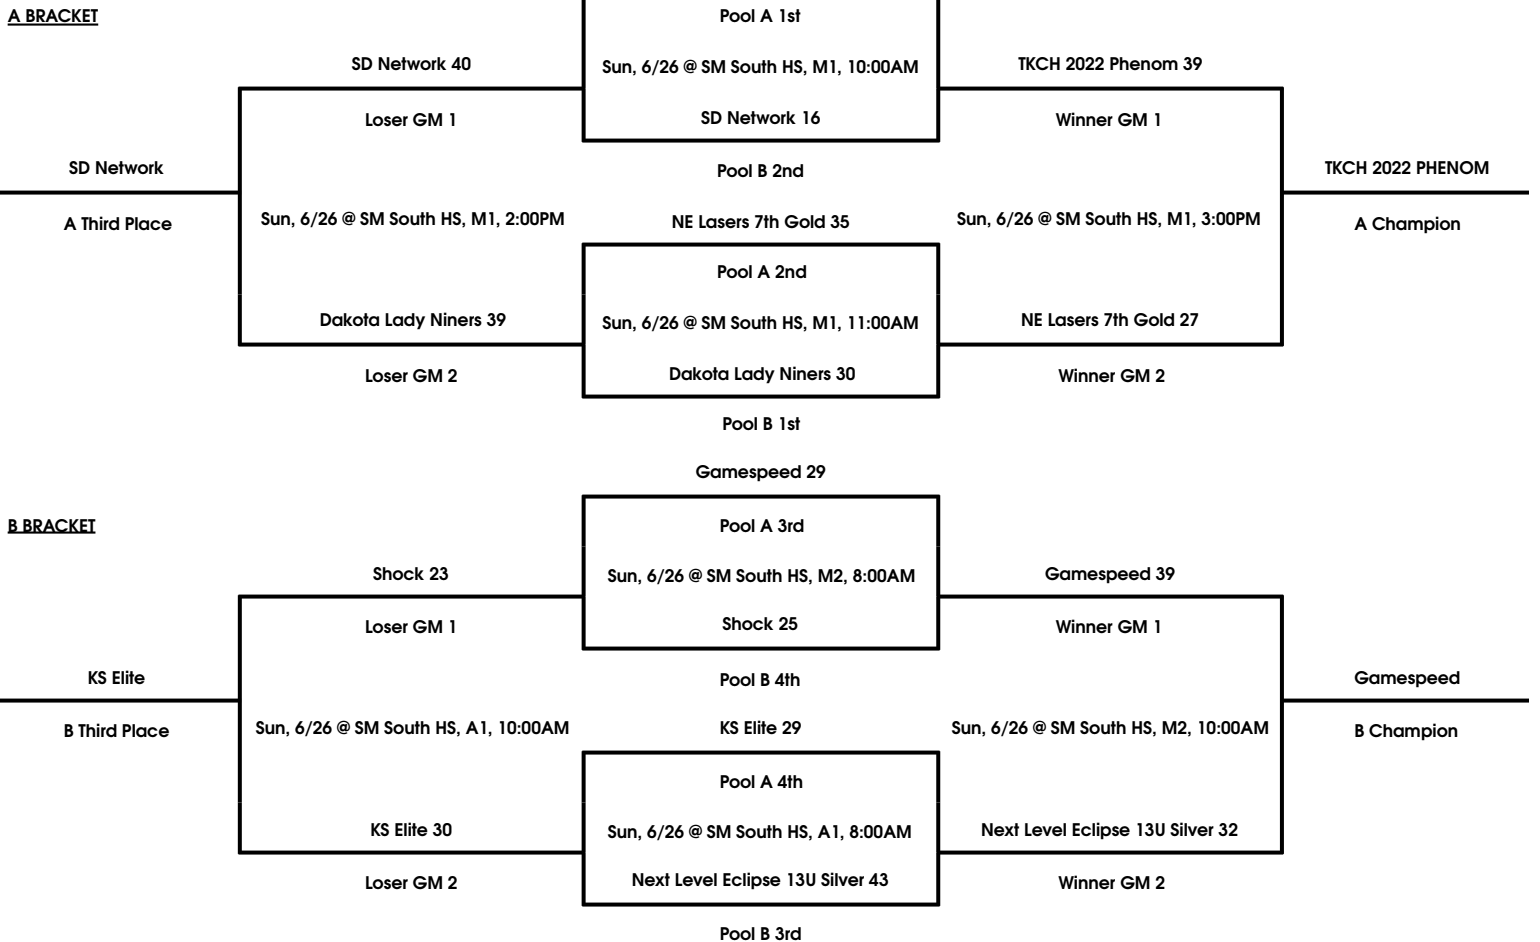

MAYB National Qualifier
7th/8th Girls Division
June 23-25th, 2017

Pool A		W	L
1	TKCH 2022 Phenom	III	
2	Gamespeed	I	II
3	KS Elite		III
4	NE Lasers 7th Gold	II	I

Pool B		W	L
1	Shock		III
2	Next Level Eclipse 13U Silver	I	II
3	SD Network (Ladd)	II	I
4	Dakota Lady Niners	III	

Pool Play Round Schedule (Tie-breaker Format: Head to Head Result • Point Spread (Max 15) • Defensive Points Allowed)

	Day	Time	Location	Score
A1 vs A2	Friday, 6/23	6:00PM	SM South HS, A1	46 - 25
A3 vs A4	Friday, 6/23	7:00PM	SM South HS, A1	25 - 41
A1 vs A3	Friday, 6/23	9:00PM	SM South HS, A1	56 - 20
B1 vs B2	Saturday, 6/24	8:00AM	SM South HS, A1	30 - 31
B1 vs B3	Saturday, 6/24	10:00AM	SM South HS, M2	28 - 46
B2 vs B4	Saturday, 6/24	10:00AM	SM South HS, A1	36 - 48
B1 vs B4	Saturday, 6/24	12:00PM	SM South HS, M1	26 - 28
B2 vs B3	Saturday, 6/24	12:00PM	SM South HS, M2	22 - 38
A2 vs A3	Saturday, 6/24	1:00PM	SM South HS, A1	40 - 39
A1 vs A4	Saturday, 6/24	1:00PM	SM South HS, A2	40 - 18
B3 vs B4	Saturday, 6/24	2:00PM	SM South HS, M2	35 - 36
A2 vs A4	Saturday, 6/24	3:00PM	SM South HS, A2	21 - 39

Championship Round