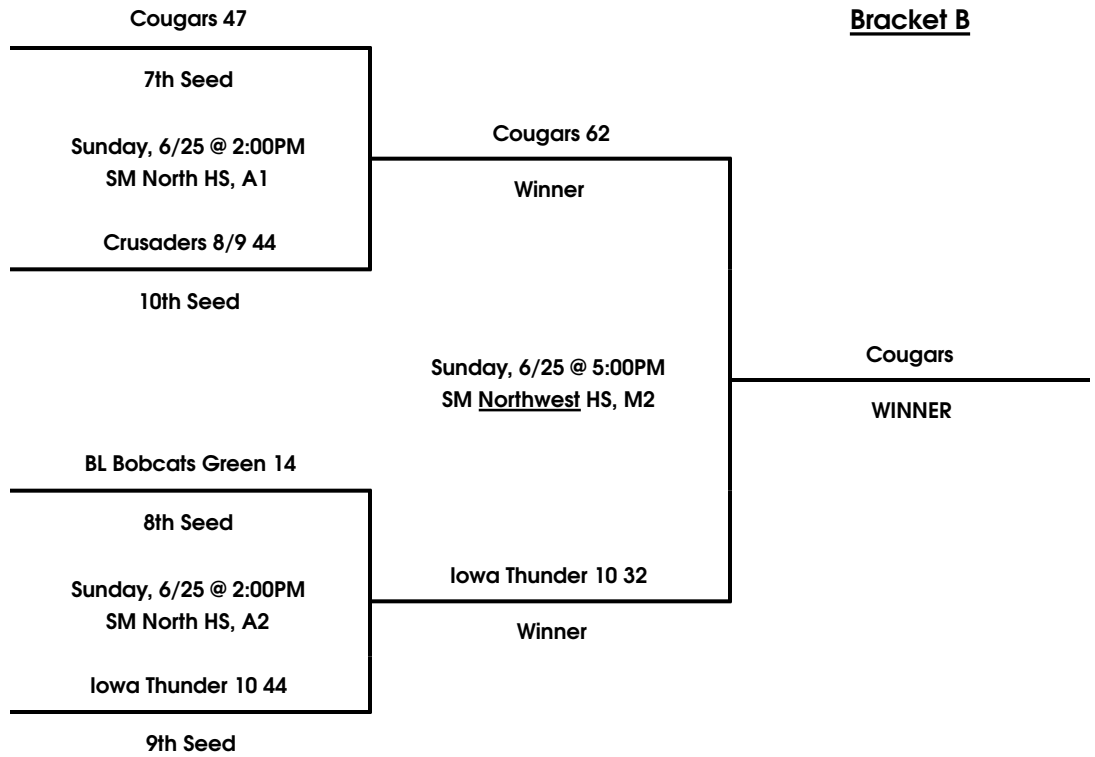

Championship Round

MAYB National Qualifier
9th/10th Boys Red Division
June 23-25th, 2017

Pool A		W	L
1	Primetime Ballers	II	I
2	Crusaders	III	
3	MBC (Newton)	I	II
4	Metro Hoops		III

Pool B		W	L
1	HDA	II	I
2	Basehor-Linwood Bobcats Gold		III
3	SD Network (Ladd)	III	
4	River City Hoops	I	II

Pool Play Round Schedule (Tie-breaker Format: Head to Head Result • Point Spread (Max 15) • Defensive Points Allowed)

	Day	Time	Location	Score
A1 vs A2	Friday, 6/23	7:00PM	SM North HS, A2	48 - 61
B1 vs B2	Friday, 6/23	9:00PM	SM North HS, A1	39 - 21
A1 vs A3	Friday, 6/23	9:00PM	SM North HS, A2	58 - 49
A2 vs A3	Saturday, 6/24	9:00AM	SM North HS, Main	60 - 47
B2 vs B3	Saturday, 6/24	10:00AM	SM North HS, A1	18 - 47
A2 vs A4	Saturday, 6/24	11:00AM	SM North HS, Main	62 - 47
B3 vs B4	Saturday, 6/24	12:00PM	SM North HS, A1	51 - 34
A3 vs A4	Saturday, 6/24	1:00PM	SM North HS, Main	67 - 66
A1 vs A4	Saturday, 6/24	4:00PM	SM North HS, Main	59 - 56
B1 vs B4	Saturday, 6/24	4:00PM	SM North HS, A1	48 - 46
B2 vs B4	Saturday, 6/24	6:00PM	SM North HS, Main	37 - 47
B1 vs B3	Saturday, 6/24	6:00PM	SM North HS, A1	34 - 42

Championship Round