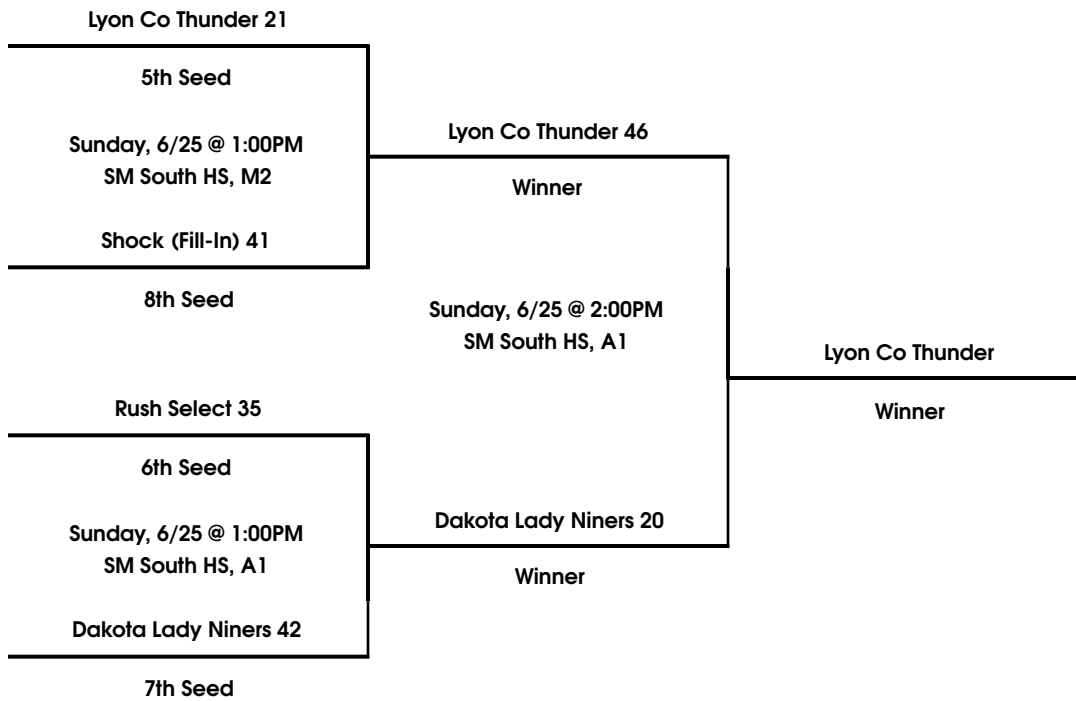

JV Girls Division

June 23-25th, 2017

Championship Round

**BVNW, Gardner, Bishop Miege teams not participating Sunday - Shock will fill in as #8 Seed

Bracket A

Next Level Eclipse 15U Black 13

Bracket B

MAYB National Qualifier
Varsity Girls Division
 June 23-25th, 2017