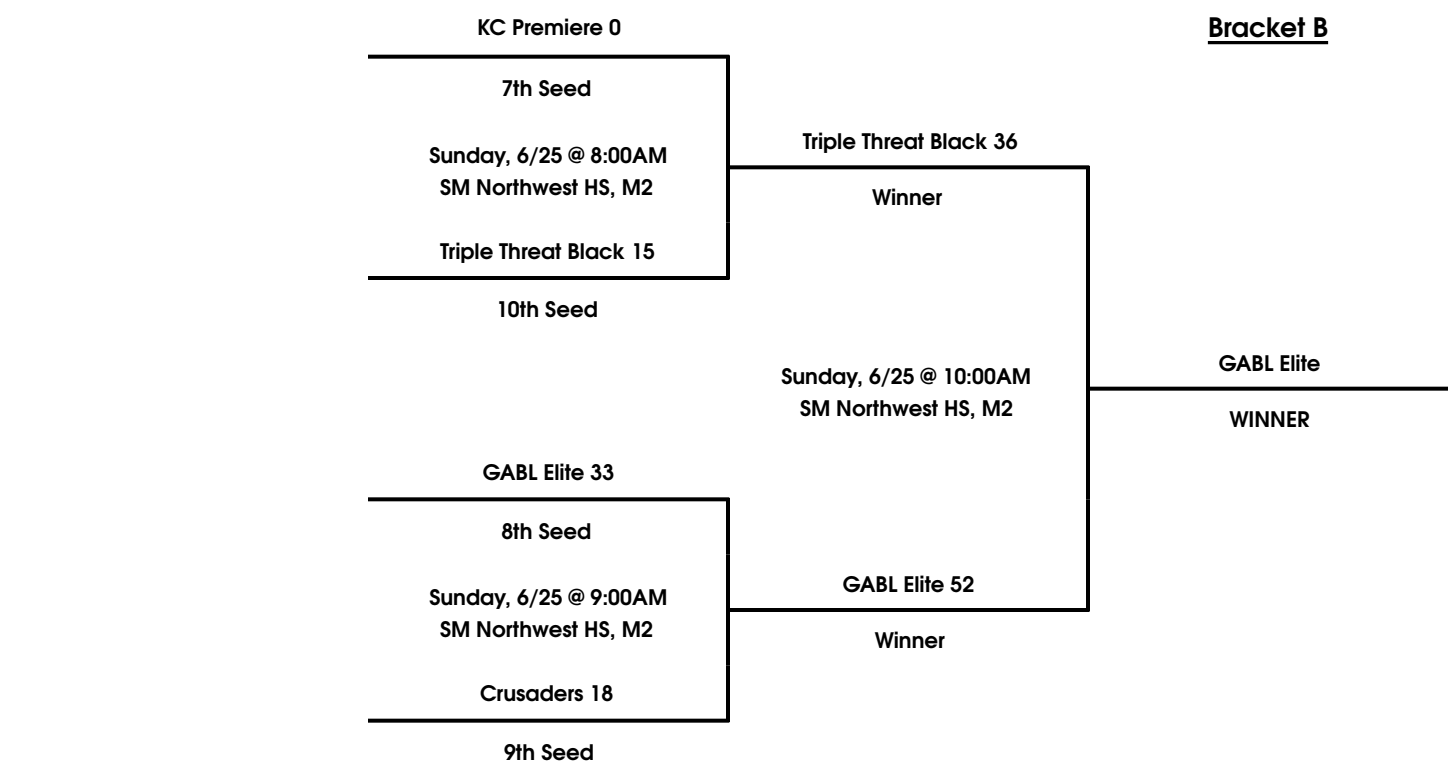

MAYB National Qualifier

7th Boys Blue Division

June 23-25th, 2017

Pool A		W	L
1	KC Premiere (Sanders)	II	II
2	GABL Elite	I	III
3	More Than Athletes 76ers	IIII	
4	Flying Dutchmen	III	I
5	Triple Threat Black		IIII

Pool B		W	L
1	Triple Threat Gold	III	I
2	Crusaders		IIII
3	Dakota Niners 13U Select	III	I
4	Shawnee Heights	II	II
5	Emporia Jr. Spartans	II	II

Pool Play Round (Tie-breaker Format: Head to Head Result • Point Spread (Max 15) • Defensive Points Allowed)

			Day	Time	Location	Score
A1	vs	A2	Friday, 6/23	6:00PM	SM Northwest HS, M1	63 - 62
A3	vs	A4	Friday, 6/23	8:00PM	SM Northwest HS, M1	37 - 26
A1	vs	A5	Friday, 6/23	9:00PM	SM Northwest HS, M1	43 - 19
A2	vs	A3	Saturday, 6/24	8:00AM	SM Northwest HS, M1	29 - 61
A4	vs	A5	Saturday, 6/24	9:00AM	SM Northwest HS, M1	68 - 10
A1	vs	A3	Saturday, 6/24	10:00AM	SM Northwest HS, M1	28 - 48
A2	vs	A4	Saturday, 6/24	11:00AM	SM Northwest HS, M1	22 - 32
B1	vs	B2	Saturday, 6/24	11:00AM	SM Northwest HS, M2	43 - 16
A3	vs	A5	Saturday, 6/24	12:00PM	SM Northwest HS, M1	81 - 19
B3	vs	B4	Saturday, 6/24	12:00PM	SM Northwest HS, M2	43 - 39
A1	vs	A4	Saturday, 6/24	1:00PM	SM Northwest HS, M1	12 - 63
B1	vs	B5	Saturday, 6/24	1:00PM	SM Northwest HS, M2	43 - 16
B2	vs	B3	Saturday, 6/24	2:00PM	SM Northwest HS, M2	20 - 29
A2	vs	A5	Saturday, 6/24	3:00PM	SM Northwest HS, M1	58 - 26
B4	vs	B5	Saturday, 6/24	3:00PM	SM Northwest HS, M2	65 - 60
B1	vs	B3	Saturday, 6/24	4:00PM	SM Northwest HS, M2	24 - 40
B2	vs	B4	Saturday, 6/24	5:00PM	SM Northwest HS, M2	42 - 50
B3	vs	B5	Saturday, 6/24	6:00PM	SM Northwest HS, M2	41 - 46
B1	vs	B4	Saturday, 6/24	7:00PM	SM Northwest HS, M2	54 - 39
B2	vs	B5	Saturday, 6/24	8:00PM	SM Northwest HS, M2	40 - 41

Teams will be seeded according to record then point spread. There is a maximum of +15 or -15 points per game. If a tie remains after the point spreads, defensive points allowed will break the tie.

MAYB National Qualifier

7th Boys Blue Division

June 23-25th, 2017

Championship Round