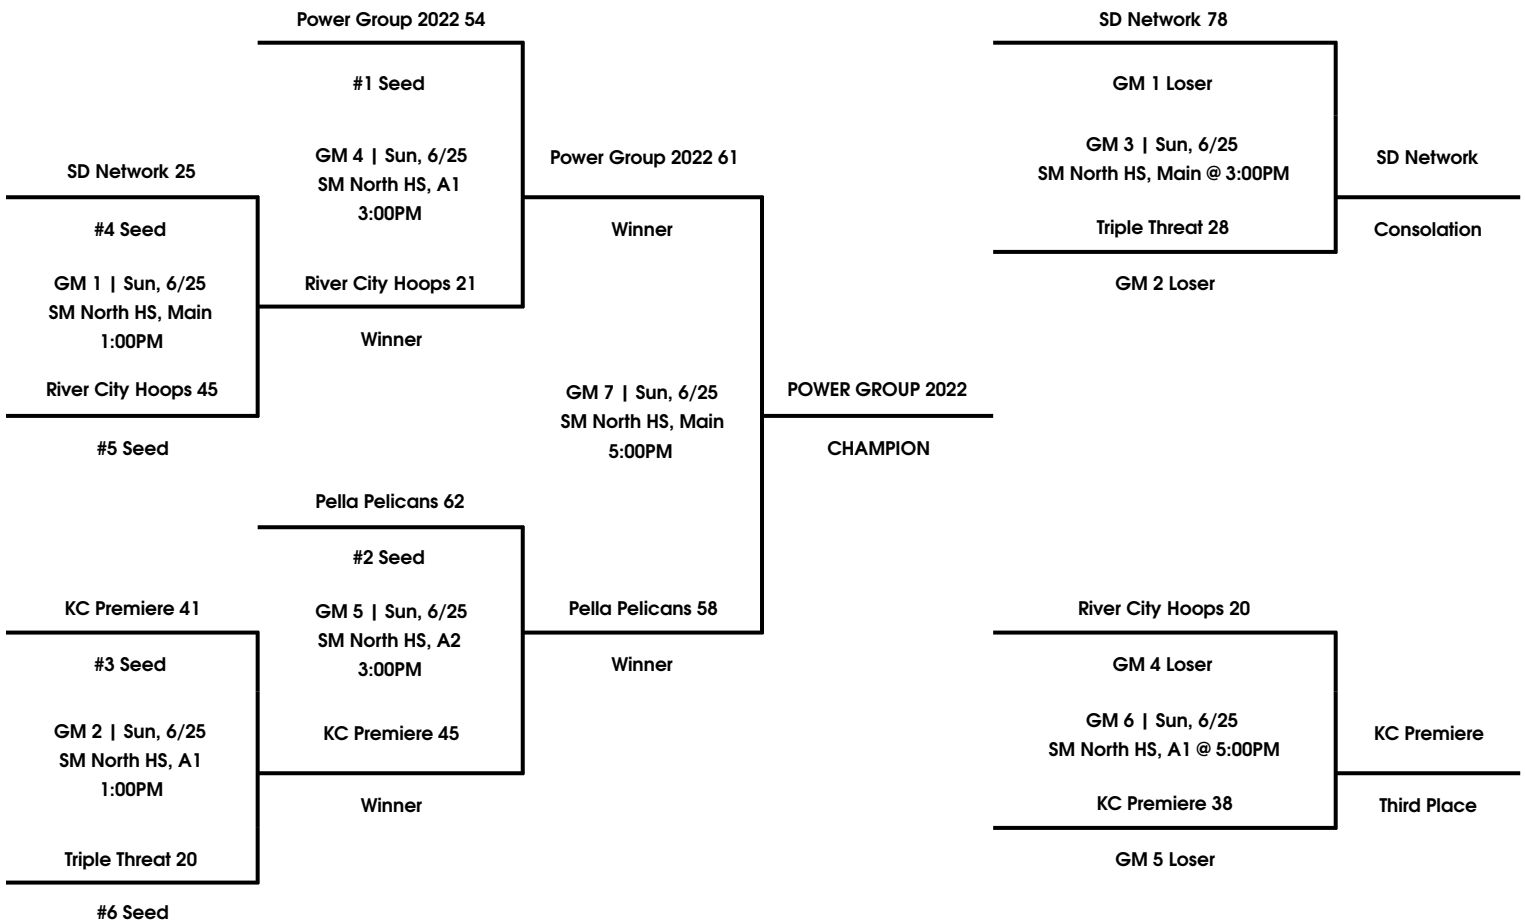

MAYB National Qualifier

8th Boys Red Division

June 23-25th, 2017

Pool A		W	L
1	KC Premiere (Potthoff)	I	I
2	Power Group 2022	II	
3	Triple Threat		II

Pool B		W	L
1	SD Network (Shoultz) (-4)	I	I
2	Pella Pelicans (+14)	I	I
3	River City Hoops (-10)	I	I

Pool Play Round (Tie-breaker Format: Head to Head Result • Point Spread (Max 15) • Defensive Points Allowed)

	Day	Time	Location	Score
A1 vs A2	Friday, 6/23	6:00PM	SM North HS, A2	35 - 47
A1 vs A3	Friday, 6/23	8:00PM	SM North HS, A2	42 - 34
A2 vs A3	Saturday, 6/24	8:00AM	SM North HS, A2	56 - 12
B1 vs B2	Saturday, 6/24	9:00AM	SM North HS, A2	21 - 41
B1 vs B3	Saturday, 6/24	11:00AM	SM North HS, A2	44 - 33
B2 vs B3	Saturday, 6/24	1:00PM	SM North HS, A2	64 - 65

Seeding Round

	Day	Time	Location	Score	
A 1st P-Group 2022 vs B 1st Pella Pelicans	Saturday, 6/24	9:00PM	SM North HS, A2	58 - 33	Winner is #1 Seed, Loser is #2 Seed
A 2nd KCP vs B 2nd SD Network	Saturday, 6/24	8:00PM	SM North HS, A1	43 - 19	Winner is #3 Seed, Loser is #4 Seed
A 3rd Triple Threat vs B 3rd RC Hoops	Saturday, 6/24	8:00PM	SM North HS, A2	40 - 48	Winner is #5 Seed, Loser is #6 Seed

Championship Round