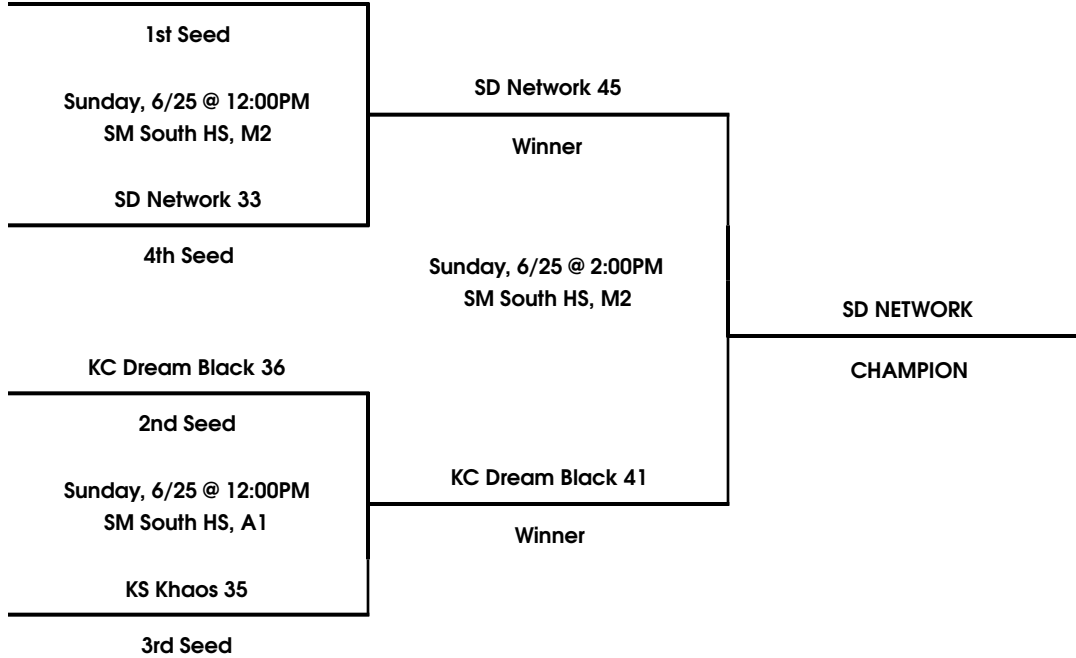

JV Girls Division

June 23-25th, 2017

Championship Round

**BVNW, Gardner, Bishop Miege teams not participating Sunday - Shock will fill in as #8 Seed

Bracket A

Next Level Eclipse 15U Black 13

Bracket B

MAYB National Qualifier
Varsity Girls Division
 June 23-25th, 2017