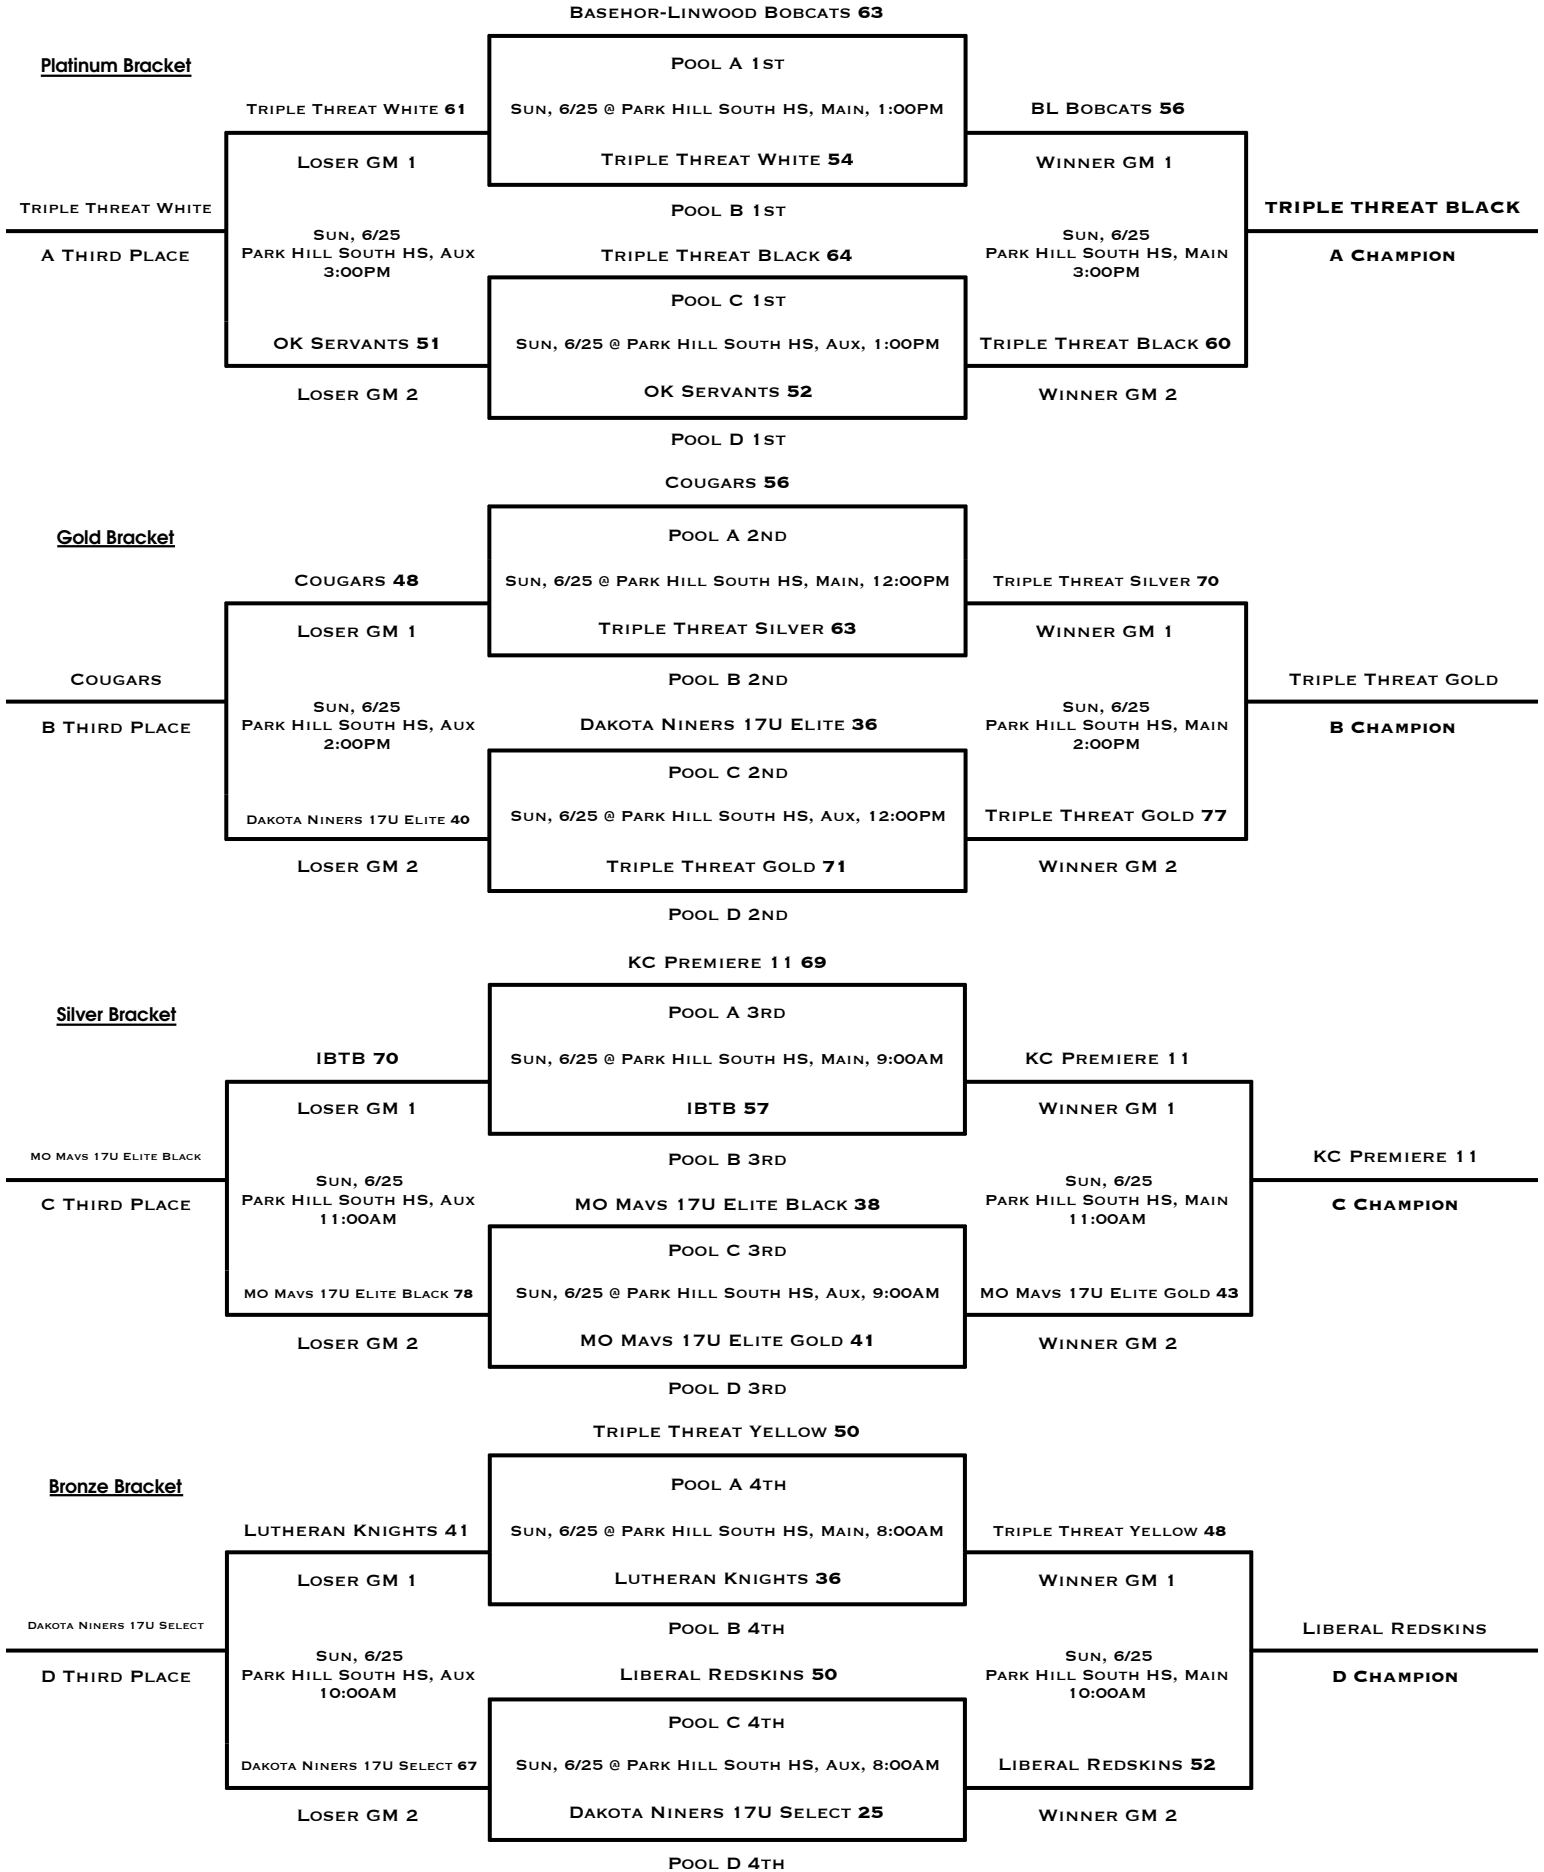

MAYB National Qualifier
Varsity Boys Division
June 23-25th, 2017

Pool A		W	L
1	KC Premiere 11	I	II
2	Basehor-Linwood Bobcats	III	
3	Cougars	II	I
4	Triple Threat Yellow		III

Pool B		W	L
1	Lutheran Knights		III
2	Triple Threat White (+21 PS)	II	I
3	IBTB (+7 PS)	II	I
4	Triple Threat Silver (+17 PS)	II	I

Pool C		W	L
1	Triple Threat Black	III	
2	Liberal Redskins		III
3	Dakota Niners 17U Elite	II	I
4	MO Mavs 17U Elite Black	I	II

Pool D		W	L
1	Triple Threat Gold (-6 PS)	I	II
2	OK Servants	III	
3	Dakota Niners 17U Select (-25 PS)	I	II
4	MO Mavs 17U Elite Gold (-14 PS)	I	II

Pool Play Round

			Day	Time	Location	Score
A1	vs	A2	Friday, 6/23	6:00PM	SM North HS, Main	42 - 59
A1	vs	A3	Friday, 6/23	7:00PM	SM North HS, Main	48 - 51
A3	vs	A4	Friday, 6/23	8:00PM	SM North HS, Main	56 - 45
B1	vs	B2	Friday, 6/23	9:00PM	SM North HS, Main	35 - 74
A1	vs	A4	Saturday, 6/24	11:00AM	Park Hill South HS, Main	55 - 50
A2	vs	A3	Saturday, 6/24	12:00PM	Park Hill South HS, Main	66 - 41
B1	vs	B4	Saturday, 6/24	1:00PM	Park Hill South HS, Main	25 - 72
B2	vs	B3	Saturday, 6/24	1:15PM	Park Hill South HS, Aux	60 - 50
A2	vs	A4	Saturday, 6/24	2:00PM	Park Hill South HS, Main	51 - 33
C1	vs	C2	Saturday, 6/24	2:15PM	Park Hill South HS, Aux	79 - 55
B1	vs	B3	Saturday, 6/24	3:00PM	Park Hill South HS, Main	47 - 62
B2	vs	B4	Saturday, 6/24	3:15PM	Park Hill South HS, Aux	18 - 22
D1	vs	D2	Saturday, 6/24	4:00PM	Park Hill South HS, Main	57 - 74
D3	vs	D4	Saturday, 6/24	4:15PM	Park Hill South HS, Aux	45 - 44
B3	vs	B4	Saturday, 6/24	5:00PM	Park Hill South HS, Main	33 - 31
C3	vs	C4	Saturday, 6/24	5:15PM	Park Hill South HS, Aux	51 - 48
D1	vs	D3	Saturday, 6/24	6:00PM	Park Hill South HS, Main	64 - 53
D2	vs	D4	Saturday, 6/24	6:15PM	Park Hill South HS, Aux	58 - 37
C1	vs	C3	Saturday, 6/24	7:00PM	Park Hill South HS, Main	62 - 46
C2	vs	C4	Saturday, 6/24	7:15PM	Park Hill South HS, Aux	40 - 51
D1	vs	D4	Saturday, 6/24	8:00PM	Park Hill South HS, Main	60 - 62
D2	vs	D3	Saturday, 6/24	8:15PM	Park Hill South HS, Aux	69 - 29
C1	vs	C4	Saturday, 6/24	9:00PM	Park Hill South HS, Main	90 - 52
C2	vs	C3	Saturday, 6/24	9:15PM	Park Hill South HS, Aux	56 - 60

Tie-breaker Format: Head to Head Result • Point Spread (Max 15) • Defensive Points Allowed

MAYB National Qualifier
Varsity Boys Division
June 23-25th, 2017

Championship Round