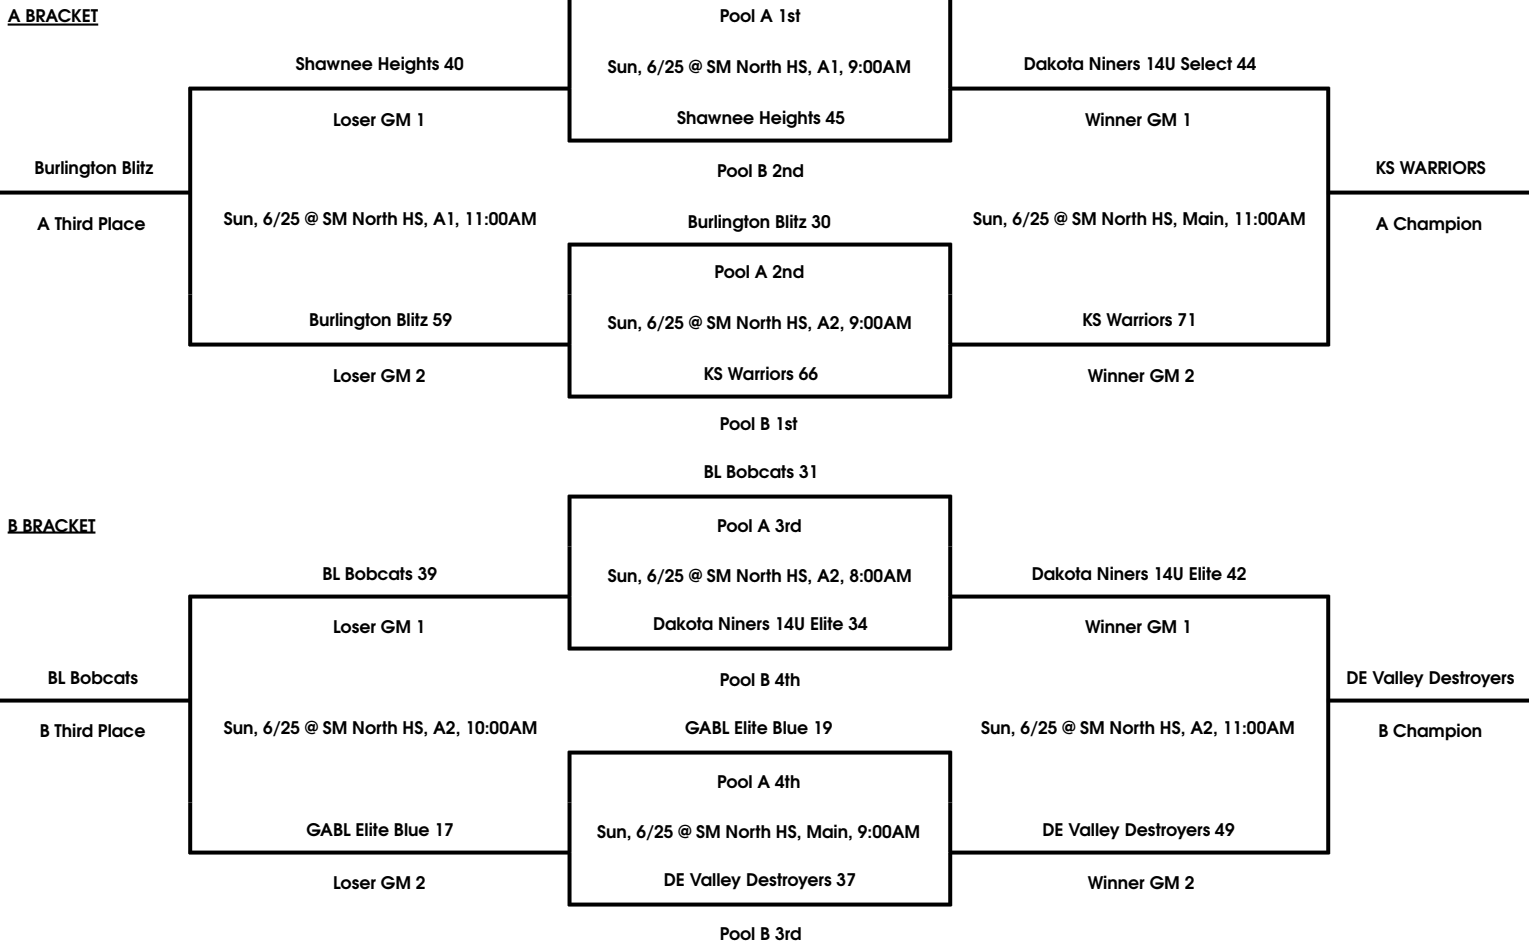

MAYB National Qualifier
8th Boys Blue Division
June 23-25th, 2017

Pool A		W	L
1	GABL Elite Blue		III
2	Basehor-Linwood Bobcats	I	II
3	Burlington Blitz	II	I
4	Dakota Niners 14U Select	III	

Pool B		W	L
1	KS Warriors	III	
2	DE Valley Destroyers	I	II
3	Shawnee Heights	II	I
4	Dakota Niners 14U Elite		III

Pool Play Round Schedule (Tie-breaker Format: Head to Head Result • Point Spread (Max 15) • Defensive Points Allowed)

	Day	Time	Location	Score
A1 vs A2	Friday, 6/23	6:00PM	SM North HS, A1	27 - 52
B1 vs B2	Friday, 6/23	7:00PM	SM North HS, A1	91 - 27
A1 vs A3	Friday, 6/23	8:00PM	SM North HS, A1	34 - 56
B3 vs B4	Saturday, 6/24	9:00AM	SM North HS, A1	68 - 28
B1 vs B4	Saturday, 6/24	11:00AM	SM North HS, A1	82 - 22
A3 vs A4	Saturday, 6/24	1:00PM	SM North HS, A1	50 - 54
B1 vs B3	Saturday, 6/24	2:00PM	SM North HS, A1	58 - 27
B2 vs B4	Saturday, 6/24	2:00PM	SM North HS, A2	46 - 24
B2 vs B3	Saturday, 6/24	3:00PM	SM North HS, A2	50 - 53
A2 vs A4	Saturday, 6/24	5:00PM	SM North HS, A2	29 - 50
A1 vs A4	Saturday, 6/24	7:00PM	SM North HS, A2	18 - 54
A2 vs A3	Saturday, 6/24	8:00PM	SM North HS, Main	35 - 43

Championship Round