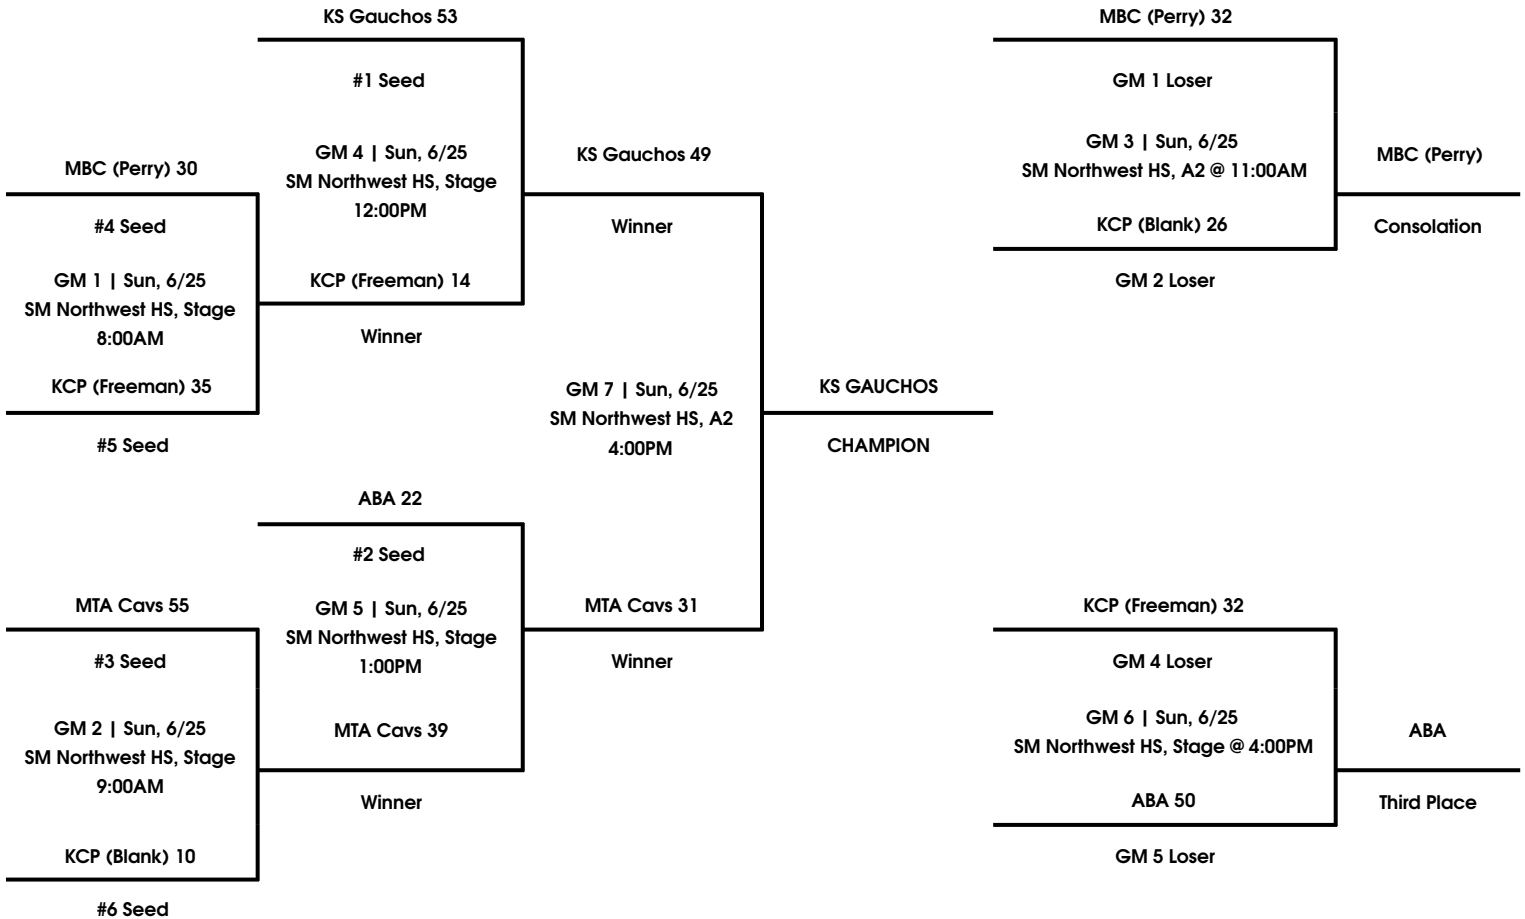

MAYB National Qualifier

4th Boys Division

June 23-25th, 2017

Pool A		W	L
1	KC Premiere (Blank)		II
2	MBC (Perry)	I	I
3	ABA	II	

Pool B		W	L
1	KC Premiere (Freeman)		II
2	More Than Athletes Cavs	I	I
3	KS Gauchos	II	

Pool Play Round (Tie-breaker Format: Head to Head Result • Point Spread (Max 15) • Defensive Points Allowed)

			Day	Time	Location	Score
A1	vs	A2	Friday, 6/23	8:00PM	SM Northwest HS, Stage	29 - 31
B1	vs	B2	Friday, 6/23	9:00PM	SM Northwest HS, Stage	14 - 33
A1	vs	A3	Saturday, 6/24	12:00PM	SM Northwest HS, Stage	13 - 42
B1	vs	B3	Saturday, 6/24	1:00PM	SM Northwest HS, Stage	24 - 44
A2	vs	A3	Saturday, 6/24	2:00PM	SM Northwest HS, Stage	17 - 46
B2	vs	B3	Saturday, 6/24	3:00PM	SM Northwest HS, Stage	27 - 32

Seeding Round

		Day	Time	Location	Score		
A 1st ABA	vs	B 1st KS Gauchos	Saturday, 6/24	6:00PM	SM Northwest HS, A2	11 - 27	Winner is #1 Seed, Loser is #2 Seed
A 2nd MBC	vs	B 2nd MTA	Saturday, 6/24	6:00PM	SM Northwest HS, Stage	28 - 52	Winner is #3 Seed, Loser is #4 Seed
A 3rd KCP 3/4	vs	B 3rd KCP 4	Saturday, 6/24	5:00PM	SM Northwest HS, Stage	13 - 50	Winner is #5 Seed, Loser is #6 Seed

Championship Round