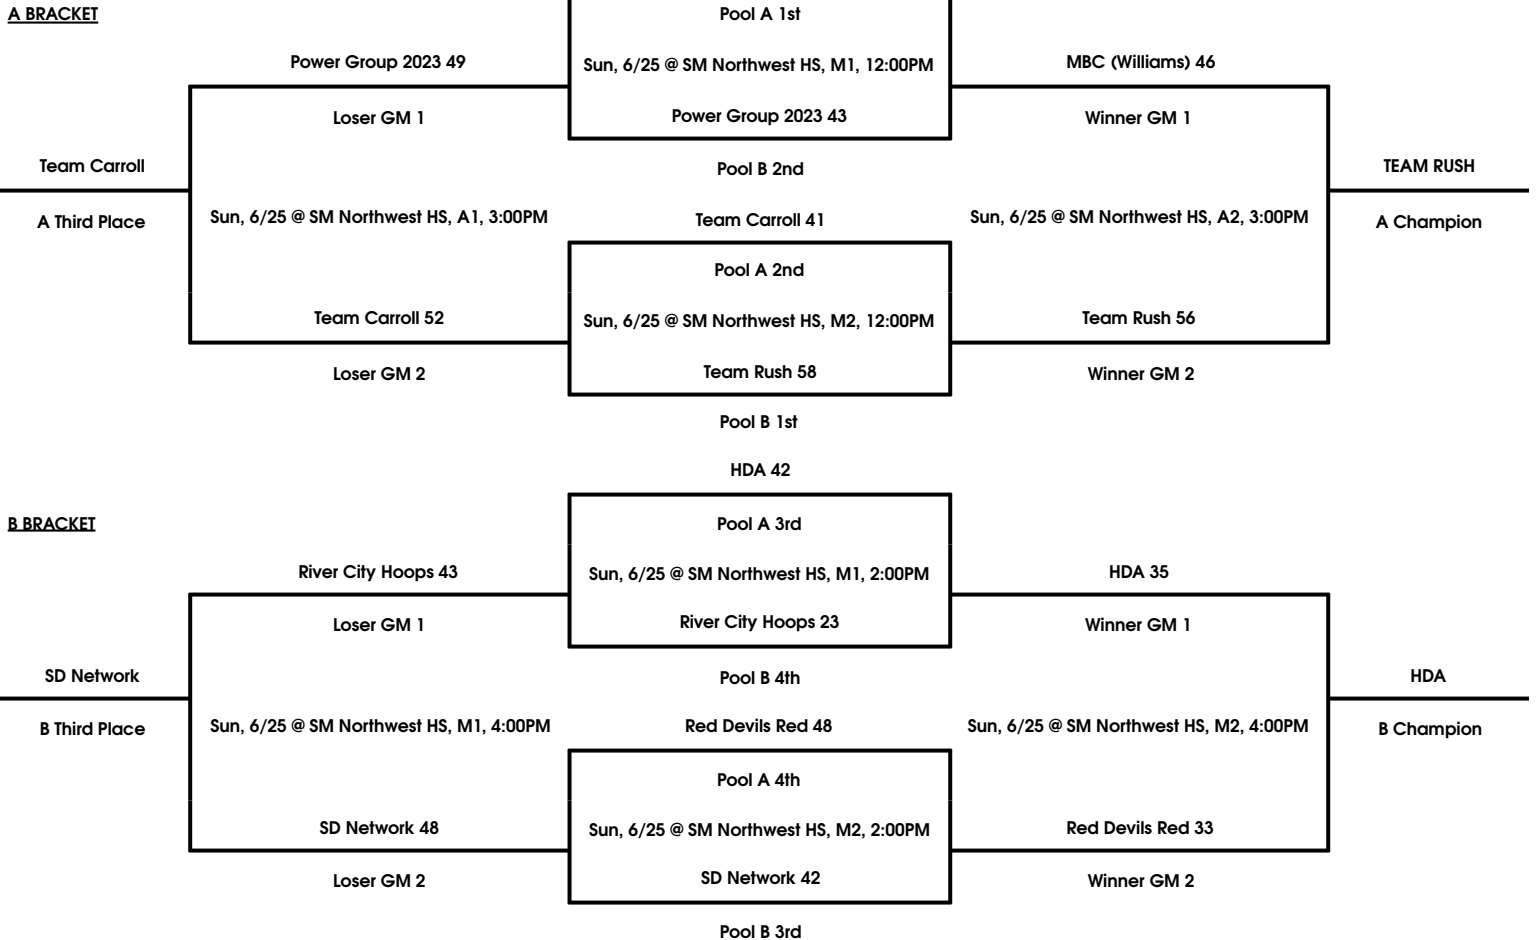

MAYB National Qualifier
7th Boys Red Division
June 23-25th, 2017

Pool A		W	L
1	Red Devils Red		III
2	HDA	I	II
3	Team Carroll	II	I
4	MBC (Williams)	III	

Pool B		W	L
1	Team Rush	III	
2	Power Group 2023	II	I
3	River City Hoops		III
4	SD Network (Powell)	I	II

Pool Play Round Schedule (Tie-breaker Format: Head to Head Result • Point Spread (Max 15) • Defensive Points Allowed)

	Day	Time	Location	Score
A1 vs A2	Friday, 6/23	7:00PM	SM Northwest HS, M1	37 - 50
A3 vs A4	Friday, 6/23	7:00PM	SM Northwest HS, M2	58 - 59
B1 vs B2	Friday, 6/23	9:00PM	SM Northwest HS, M2	54 - 36
A1 vs A3	Saturday, 6/24	8:00AM	SM Northwest HS, M2	49 - 53
A2 vs A4	Saturday, 6/24	9:00AM	SM Northwest HS, M2	34 - 50
A1 vs A4	Saturday, 6/24	10:00AM	SM Northwest HS, M2	35 - 49
B3 vs B4	Saturday, 6/24	2:00PM	SM Northwest HS, M1	27 - 44
A2 vs A3	Saturday, 6/24	4:00PM	SM Northwest HS, M1	29 - 33
B1 vs B3	Saturday, 6/24	5:00PM	SM Northwest HS, M1	68 - 17
B2 vs B4	Saturday, 6/24	6:00PM	SM Northwest HS, M1	56 - 27
B2 vs B3	Saturday, 6/24	7:00PM	SM Northwest HS, M1	52 - 18
B1 vs B4	Saturday, 6/24	8:00PM	SM Northwest HS, M1	65 - 31

Championship Round