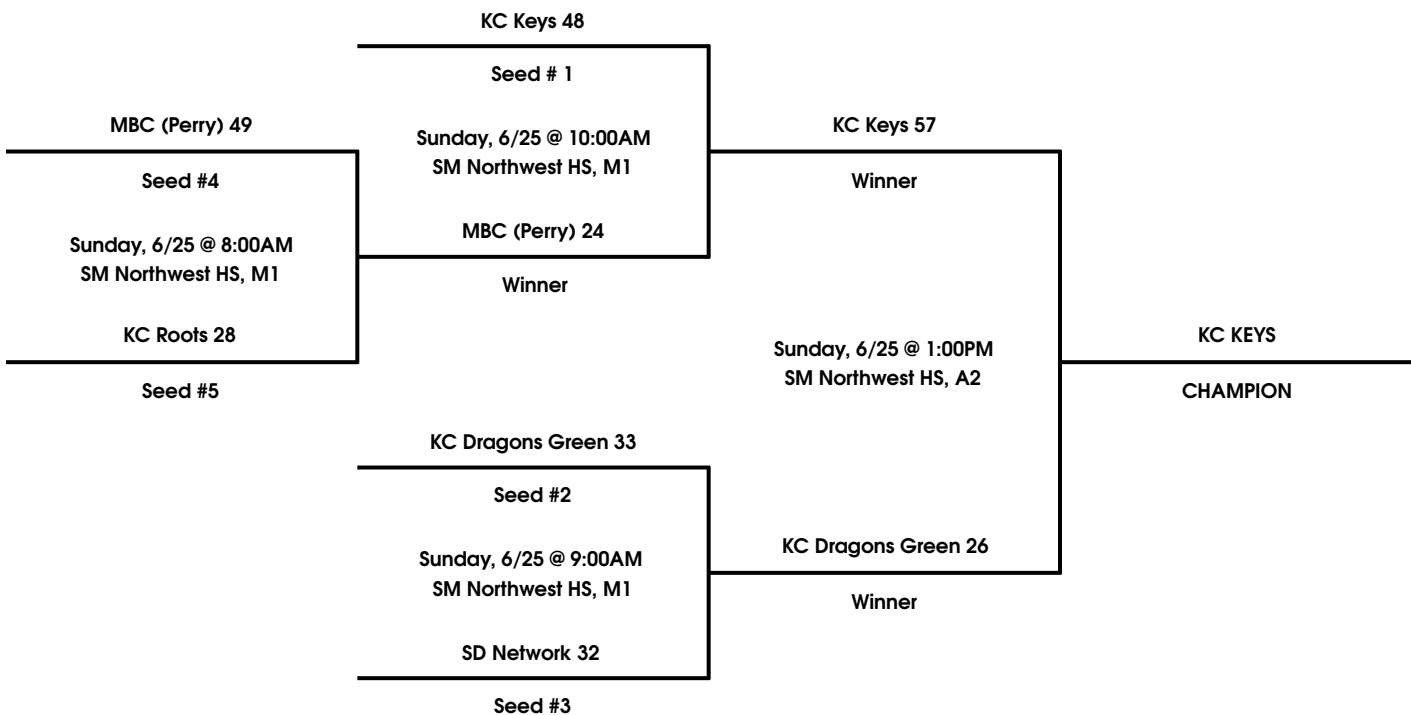

Championship Round