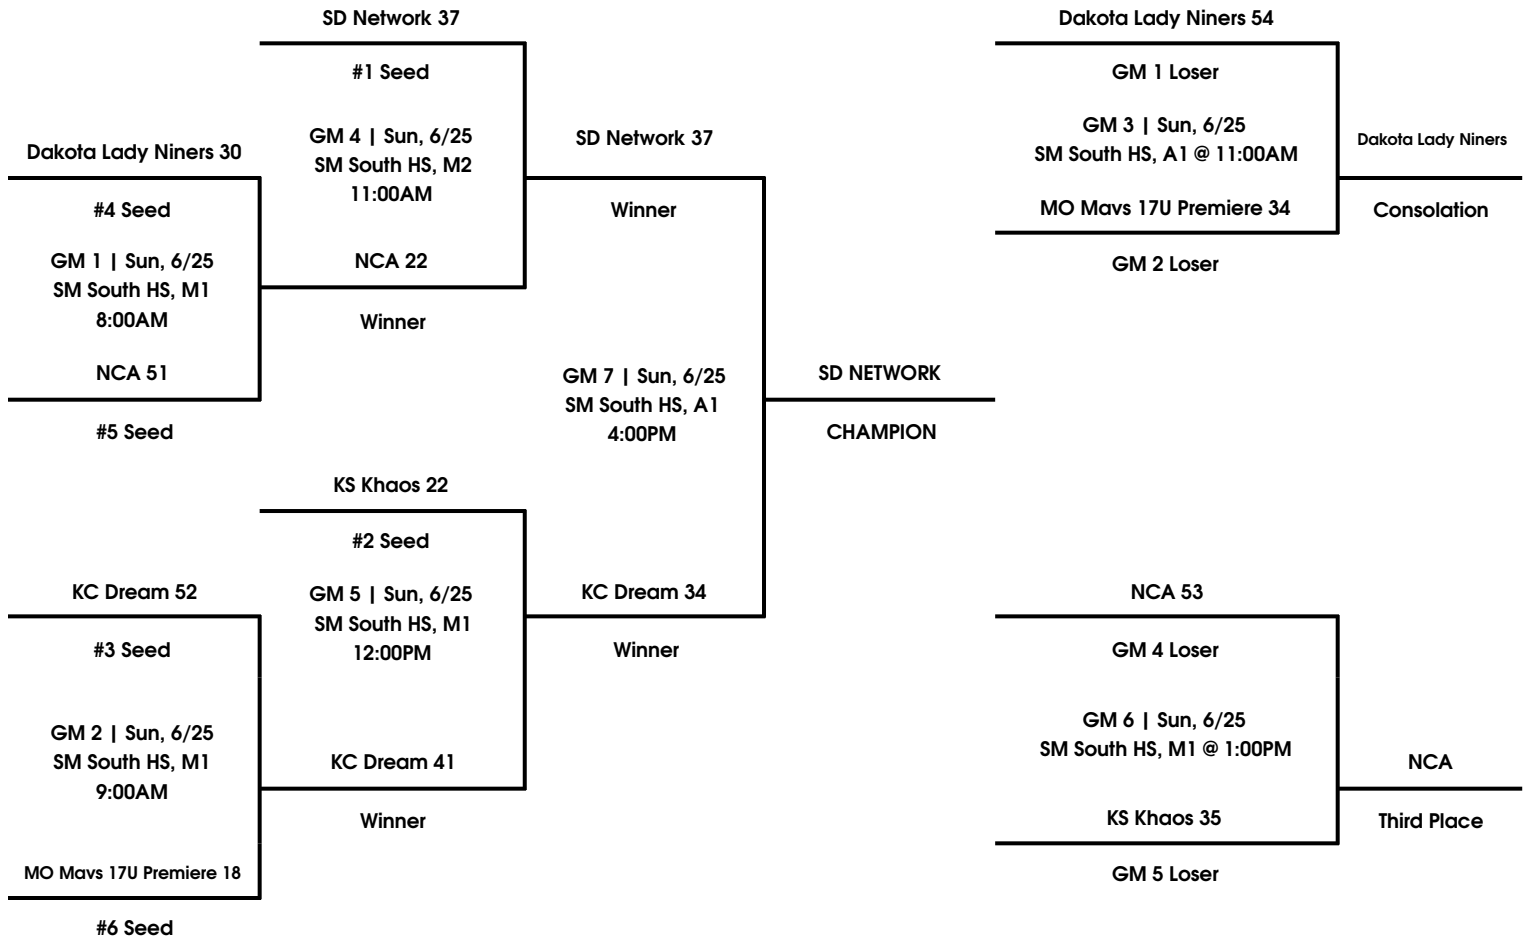

MAYB National Qualifier
Varsity Girls Division
June 23-25th, 2017

Pool A		W	L
1	Bishop Miege	III	
2	KC Dream	II	I
3	Rush Elite		III
4	MO Mavs 17U Elite	I	II

Pool B		W	L
1	SM East	I	II
2	NCA	I	II
3	MO Mavs 17U Premiere	I	II
4	SD Network	III	

Pool C		W	L
1	BVNW	I	II
2	KS Elite		III
3	KS Khaos	III	
4	Dakota Lady Niners	II	I

Pool Play Round Schedule (Tie-breaker Format: Head to Head Result • Point Spread (Max 15) • Defensive Points Allowed)

			Day	Time	Location	Score
B1	vs	B2	Friday, 6/23	8:00PM	SM South HS, M1	43 - 36
A1	vs	A2	Friday, 6/23	8:00PM	SM South HS, A1	46 - 32
C1	vs	C2	Friday, 6/23	9:00PM	SM South HS, M1	45 - 41
A2	vs	A3	Saturday, 6/24	8:00AM	SM South HS, M1	44 - 29
B2	vs	B3	Saturday, 6/24	8:00AM	SM South HS, M2	78 - 30
C1	vs	C3	Saturday, 6/24	9:00AM	SM South HS, M1	41 - 46
C2	vs	C4	Saturday, 6/24	9:00AM	SM South HS, M2	43 - 52
B1	vs	B3	Saturday, 6/24	10:00AM	SM South HS, M1	28 - 54
A1	vs	A3	Saturday, 6/24	11:00AM	SM South HS, M1	65 - 36
C3	vs	C4	Saturday, 6/24	11:00AM	SM South HS, M2	33 - 26
B1	vs	B4	Saturday, 6/24	2:00PM	SM South HS, M1	14 - 53
A3	vs	A4	Saturday, 6/24	3:00PM	SM South HS, M1	34 - 41
B2	vs	B4	Saturday, 6/24	4:00PM	SM South HS, M1	32 - 41
A2	vs	A4	Saturday, 6/24	5:00PM	SM South HS, M1	40 - 20
C1	vs	C4	Saturday, 6/24	6:00PM	SM South HS, M1	31 - 38
C2	vs	C3	Saturday, 6/24	6:00PM	SM South HS, A2	40 - 56
A1	vs	A4	Saturday, 6/24	7:00PM	SM South HS, M1	58 - 38
B3	vs	B4	Saturday, 6/24	7:00PM	SM South HS, A2	33 - 47

Teams will be seeded according to record then point spread. There is a maximum of +15 or -15 points per game. If a tie remains after the point spreads, defensive points allowed will break the tie.

MAYB National Qualifier

Varsity Girls Division

June 23-25th, 2017

Championship Round (**BVNW, SM East, & Bishop Miege teams not participating on Sunday - Shock taking #10 Seed)

A Bracket