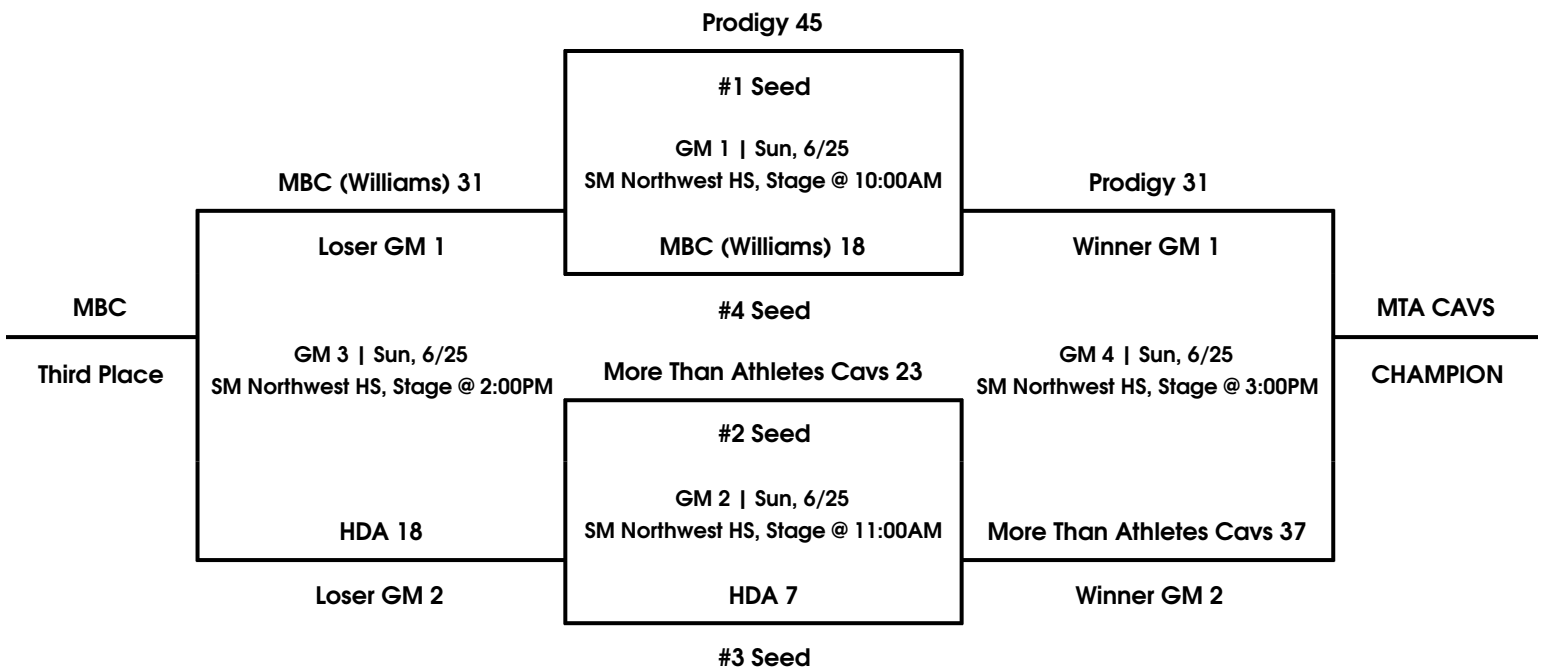

MAYB National Qualifier

3rd Boys Division

June 23-25th, 2017

Team Pool

		W	L
1	MBC (Williams)		III
2	More Than Athletes Cavs	II	I
3	HDA	I	II
4	Prodigy	III	

Round Robin Schedule

		Day	Time	Location	Score	
1	vs	2	Friday, 6/23	6:00PM	SM Northwest HS, Stage	35 - 48
3	vs	4	Friday, 6/23	7:00PM	SM Northwest HS, Stage	8 - 29
1	vs	3	Saturday, 6/24	8:00AM	SM Northwest HS, Stage	23 - 27
2	vs	4	Saturday, 6/24	9:00AM	SM Northwest HS, Stage	7 - 14
2	vs	3	Saturday, 6/24	10:00AM	SM Northwest HS, Stage	35 - 30
1	vs	4	Saturday, 6/24	11:00AM	SM Northwest HS, Stage	27 - 42

Tie-breaker Format: Head to Head Result • Point Spread (Max 15) • Defensive Points Allowed

Championship Round

MAYB National Qualifier

4th Boys Division

June 23-25th, 2017

Pool A		W	L
1	KC Premiere (Blank)		II
2	MBC (Perry)	I	I
3	ABA	II	

Pool B		W	L
1	KC Premiere (Freeman)		II
2	More Than Athletes Cavs	I	I
3	KS Gauchos	II	

Pool Play Round (Tie-breaker Format: Head to Head Result • Point Spread (Max 15) • Defensive Points Allowed)

			Day	Time	Location	Score
A1	vs	A2	Friday, 6/23	8:00PM	SM Northwest HS, Stage	29 - 31
B1	vs	B2	Friday, 6/23	9:00PM	SM Northwest HS, Stage	14 - 33
A1	vs	A3	Saturday, 6/24	12:00PM	SM Northwest HS, Stage	13 - 42
B1	vs	B3	Saturday, 6/24	1:00PM	SM Northwest HS, Stage	24 - 44
A2	vs	A3	Saturday, 6/24	2:00PM	SM Northwest HS, Stage	17 - 46
B2	vs	B3	Saturday, 6/24	3:00PM	SM Northwest HS, Stage	27 - 32