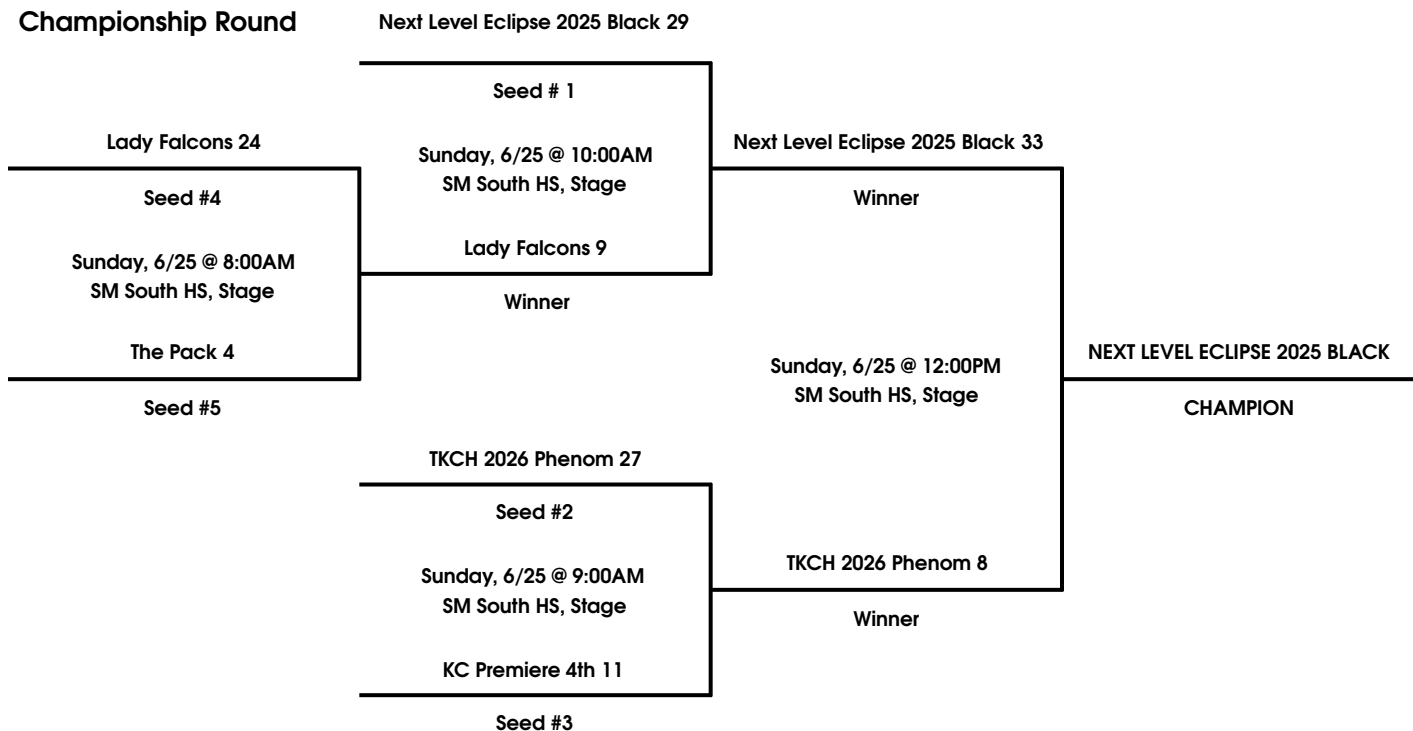

Championship Round