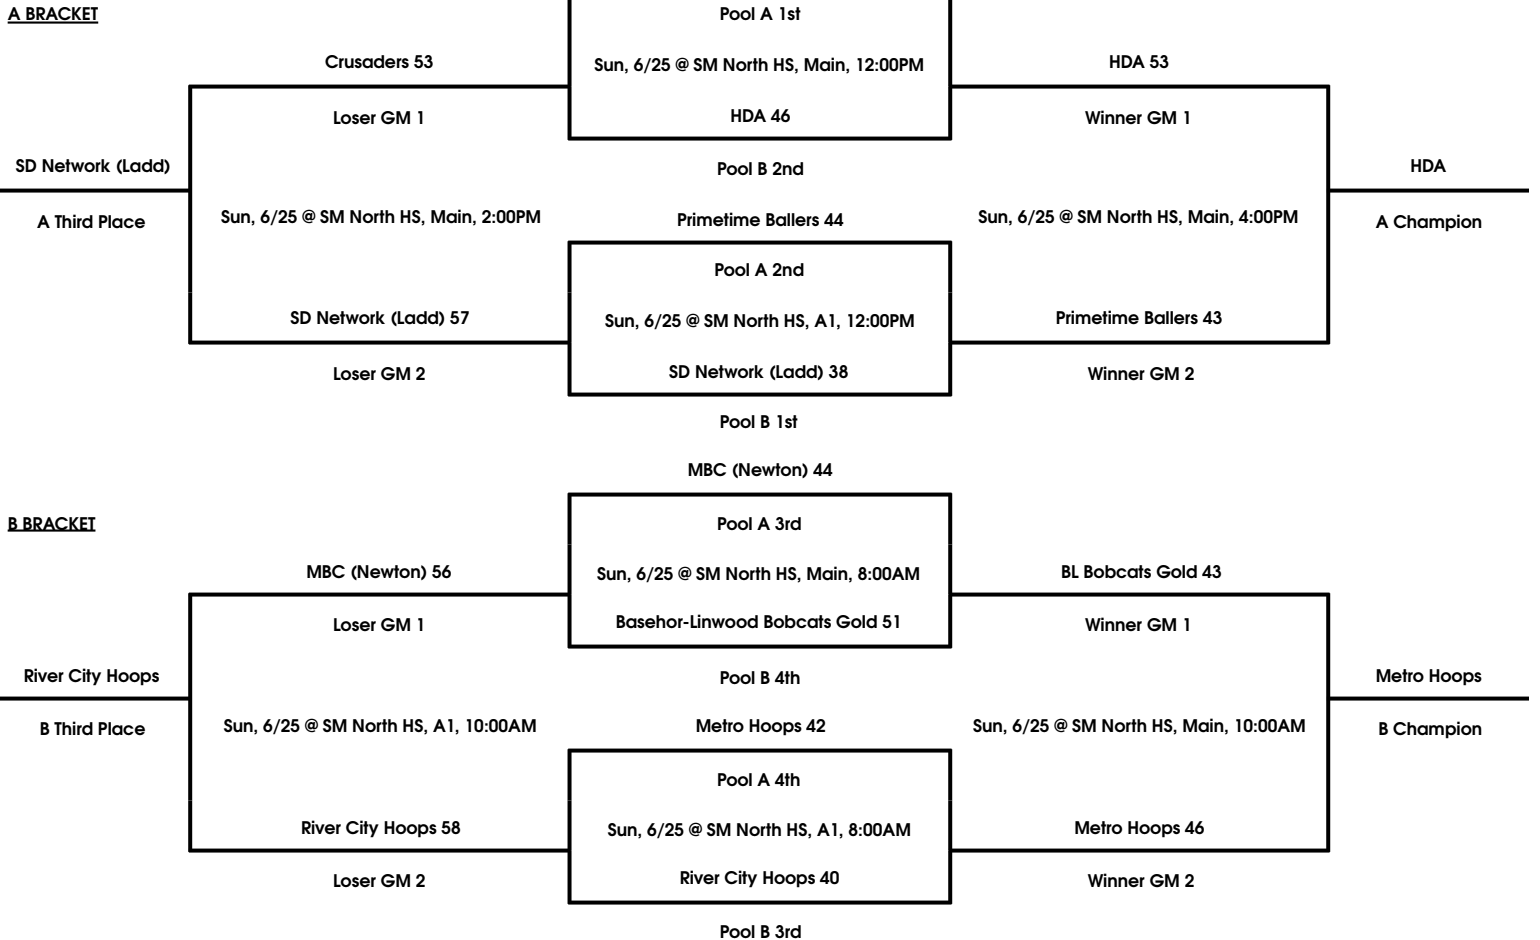

MAYB National Qualifier
9th/10th Boys Red Division
June 23-25th, 2017

Pool A		W	L
1	Primetime Ballers	II	I
2	Crusaders	III	
3	MBC (Newton)	I	II
4	Metro Hoops		III

Pool B		W	L
1	HDA	II	I
2	Basehor-Linwood Bobcats Gold		III
3	SD Network (Ladd)	III	
4	River City Hoops	I	II

Pool Play Round Schedule (Tie-breaker Format: Head to Head Result • Point Spread (Max 15) • Defensive Points Allowed)

	Day	Time	Location	Score
A1 vs A2	Friday, 6/23	7:00PM	SM North HS, A2	48 - 61
B1 vs B2	Friday, 6/23	9:00PM	SM North HS, A1	39 - 21
A1 vs A3	Friday, 6/23	9:00PM	SM North HS, A2	58 - 49
A2 vs A3	Saturday, 6/24	9:00AM	SM North HS, Main	60 - 47
B2 vs B3	Saturday, 6/24	10:00AM	SM North HS, A1	18 - 47
A2 vs A4	Saturday, 6/24	11:00AM	SM North HS, Main	62 - 47
B3 vs B4	Saturday, 6/24	12:00PM	SM North HS, A1	51 - 34
A3 vs A4	Saturday, 6/24	1:00PM	SM North HS, Main	67 - 66
A1 vs A4	Saturday, 6/24	4:00PM	SM North HS, Main	59 - 56
B1 vs B4	Saturday, 6/24	4:00PM	SM North HS, A1	48 - 46
B2 vs B4	Saturday, 6/24	6:00PM	SM North HS, Main	37 - 47
B1 vs B3	Saturday, 6/24	6:00PM	SM North HS, A1	34 - 42

Championship Round