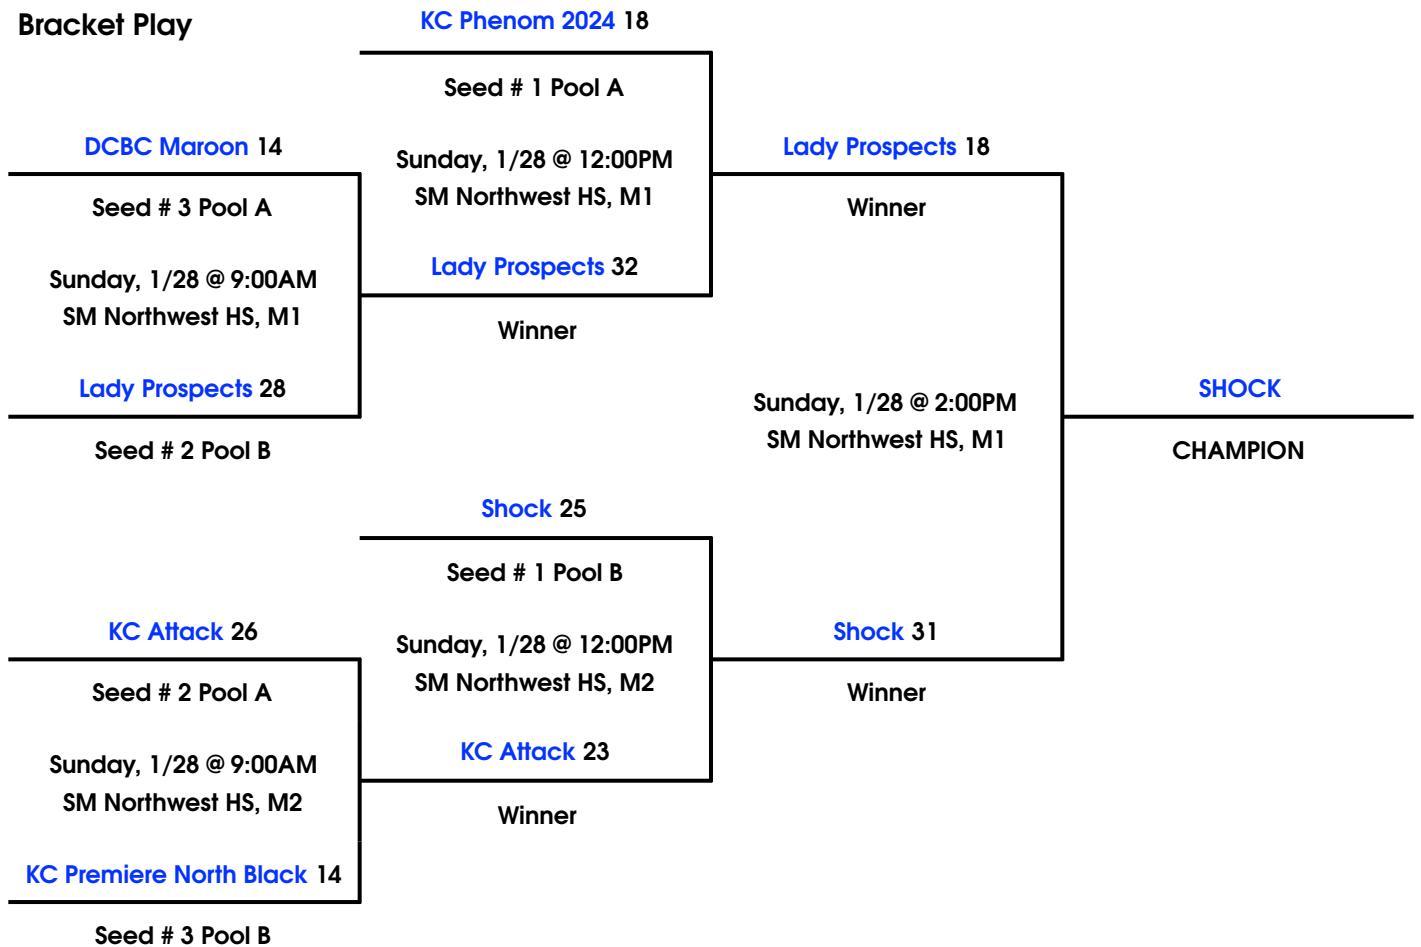

Bracket Play