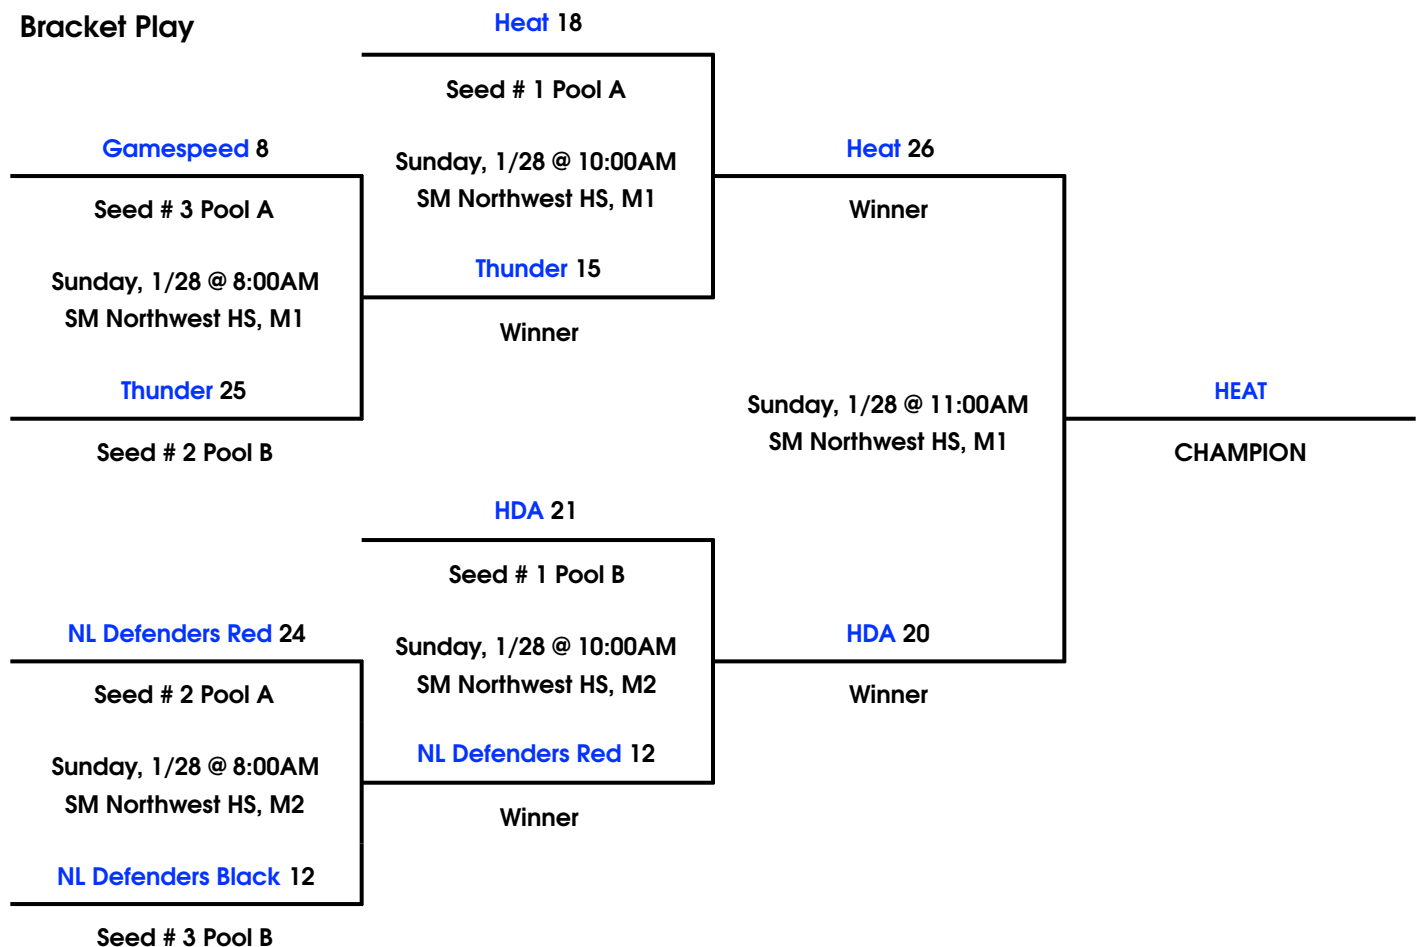

Bracket Play