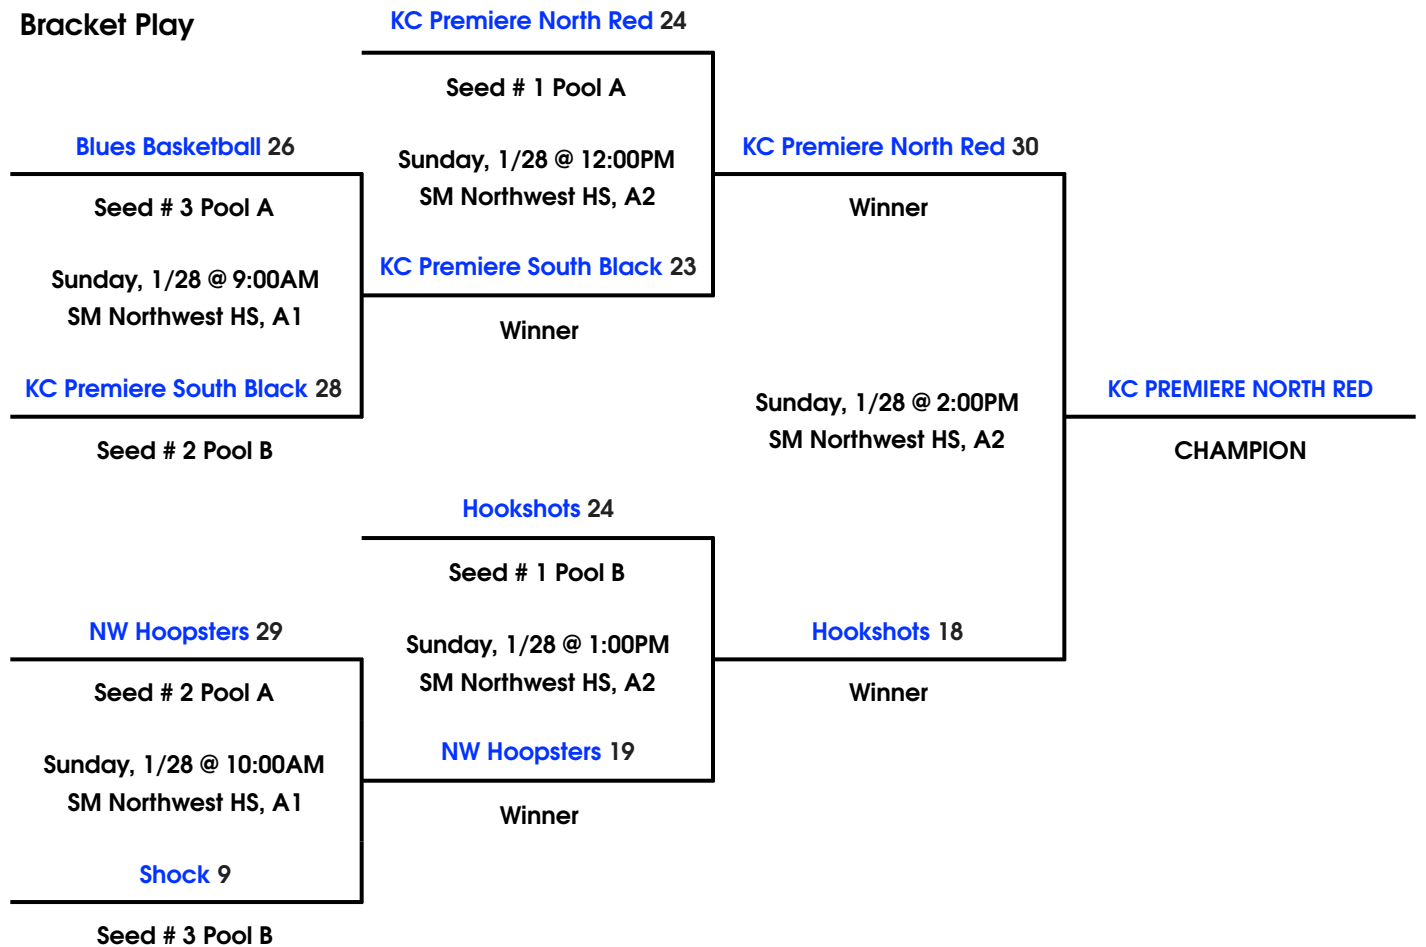

Bracket Play