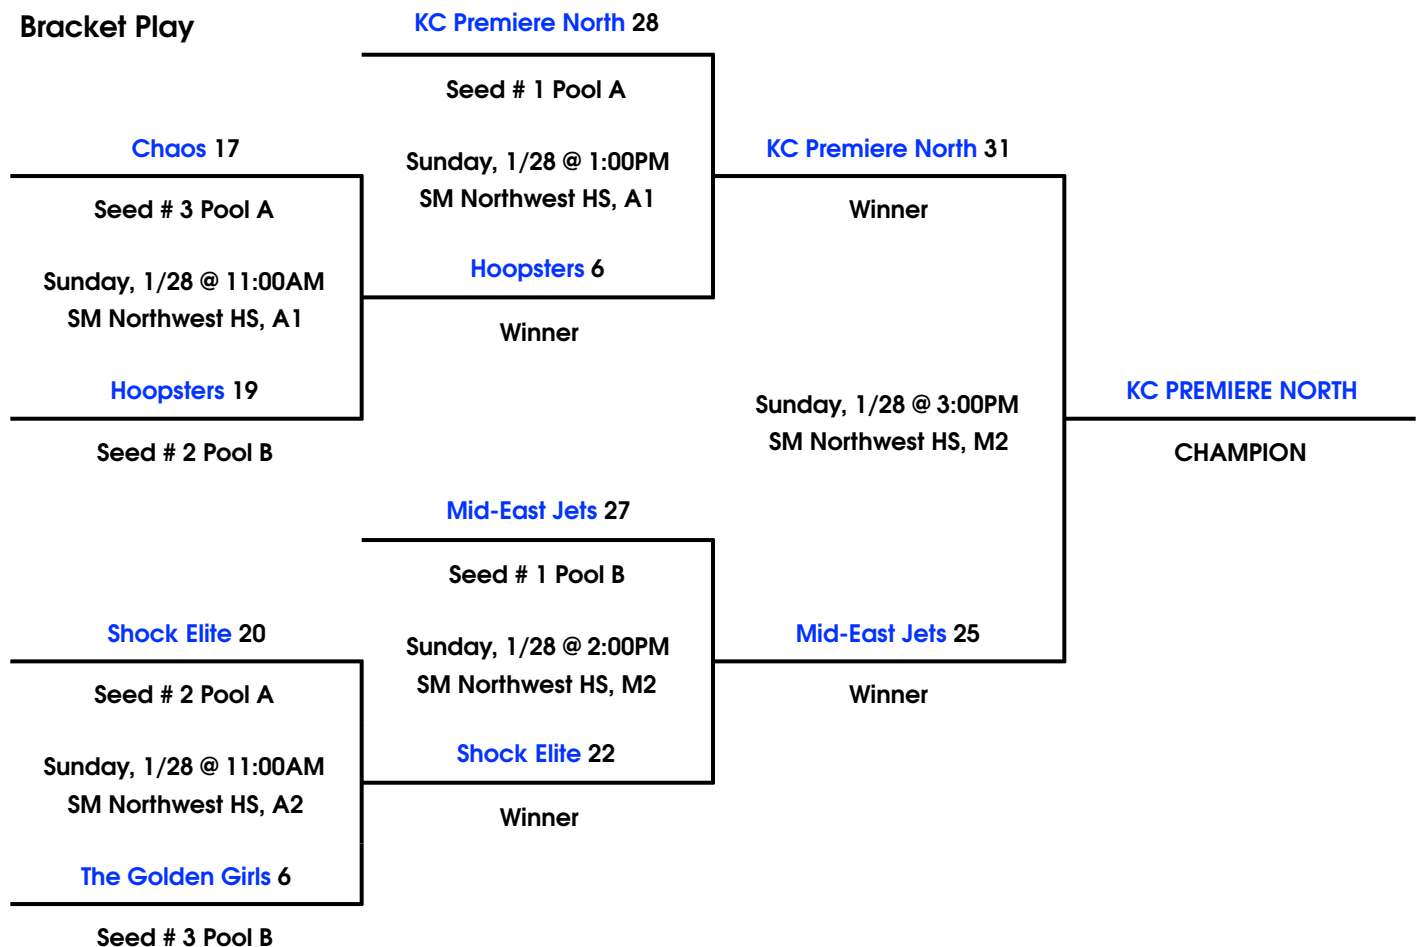

Bracket Play