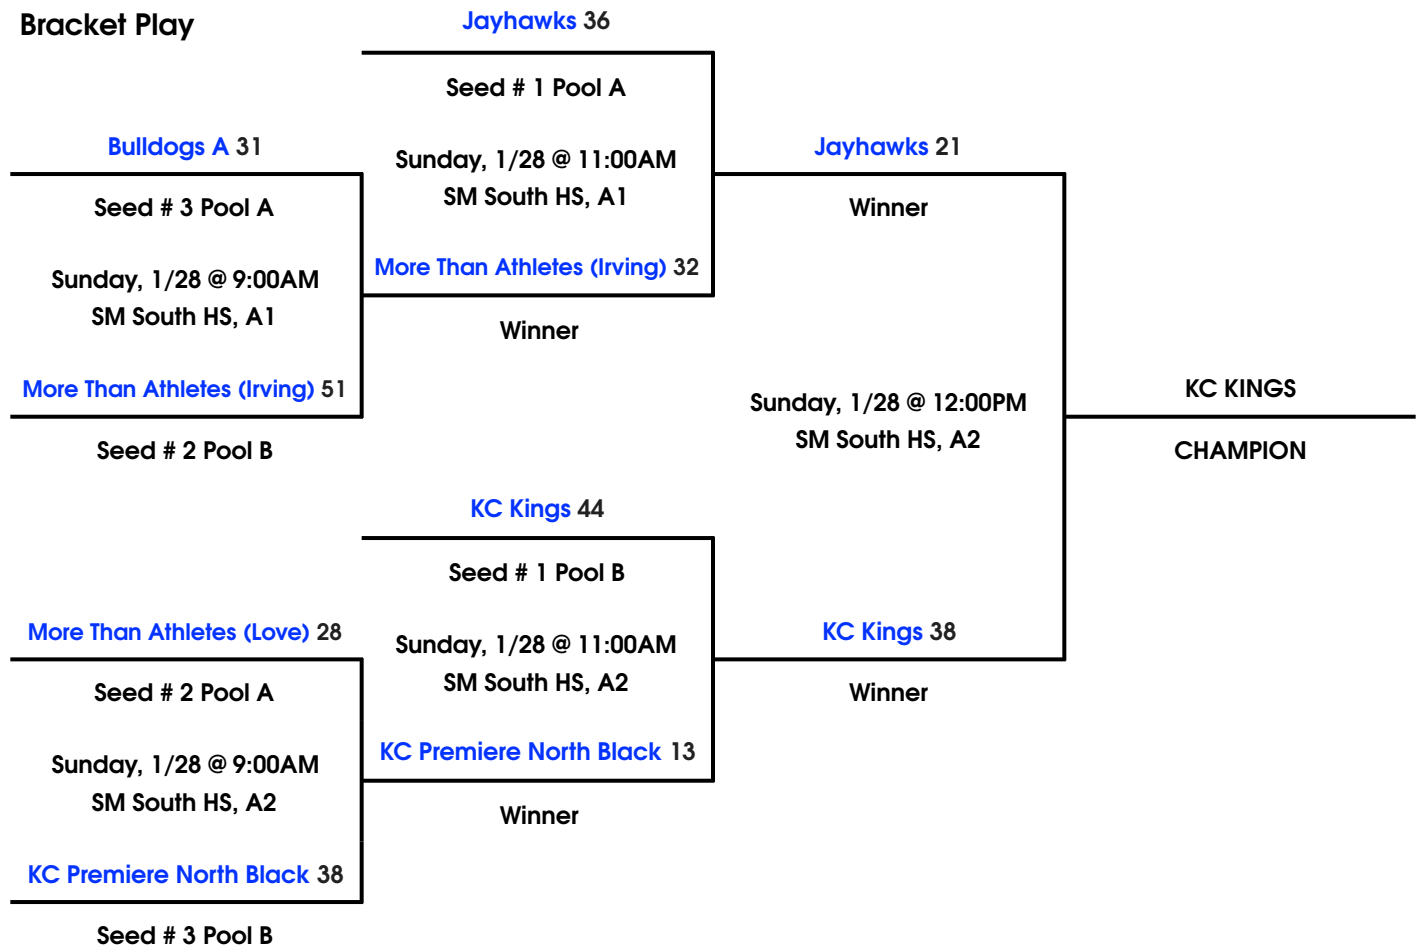

Bracket Play