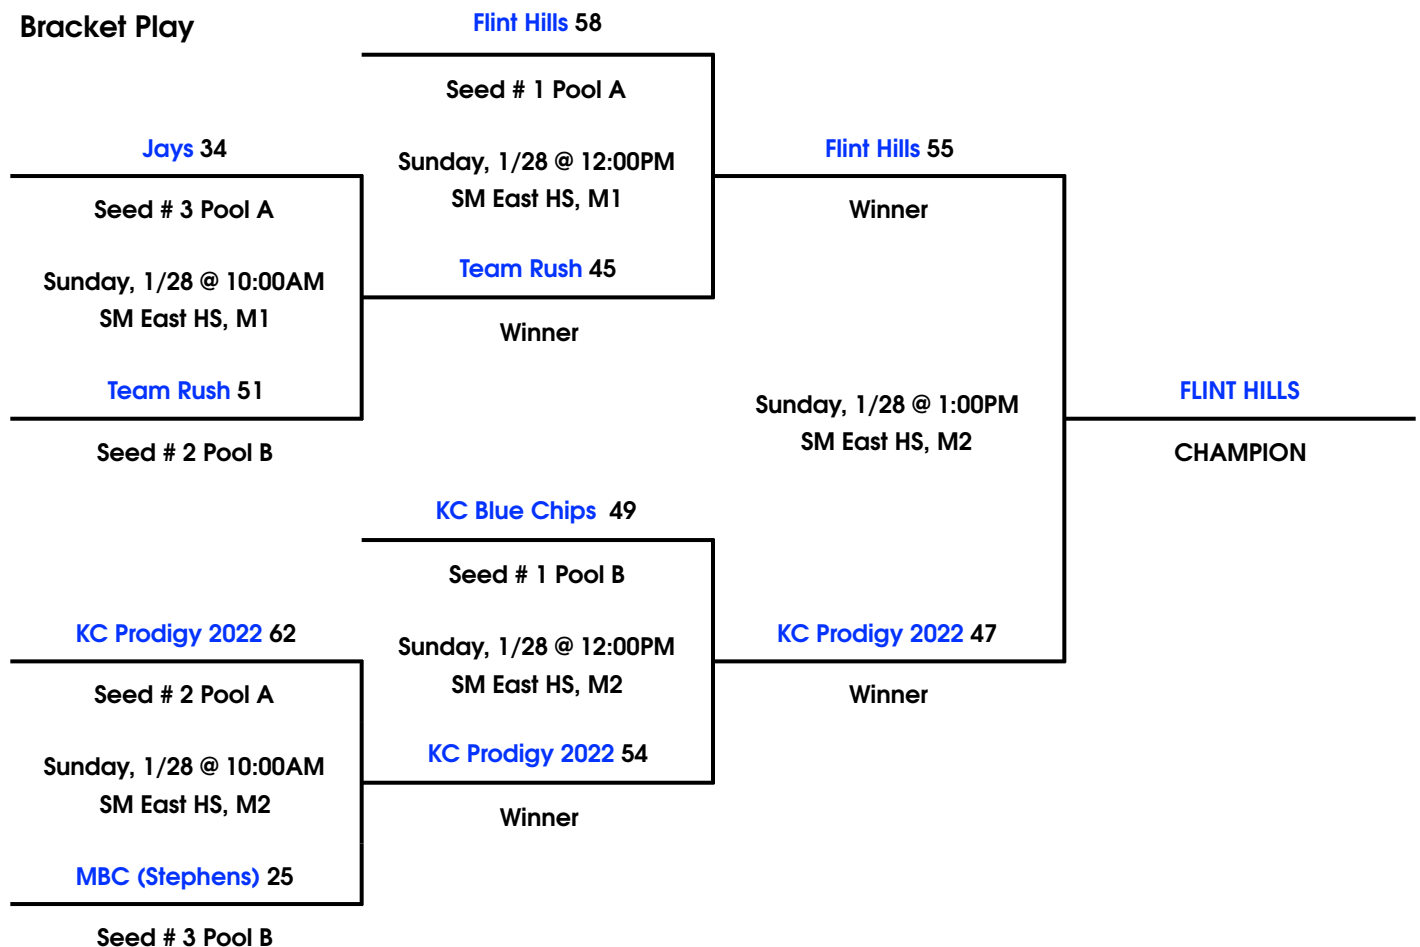

Bracket Play