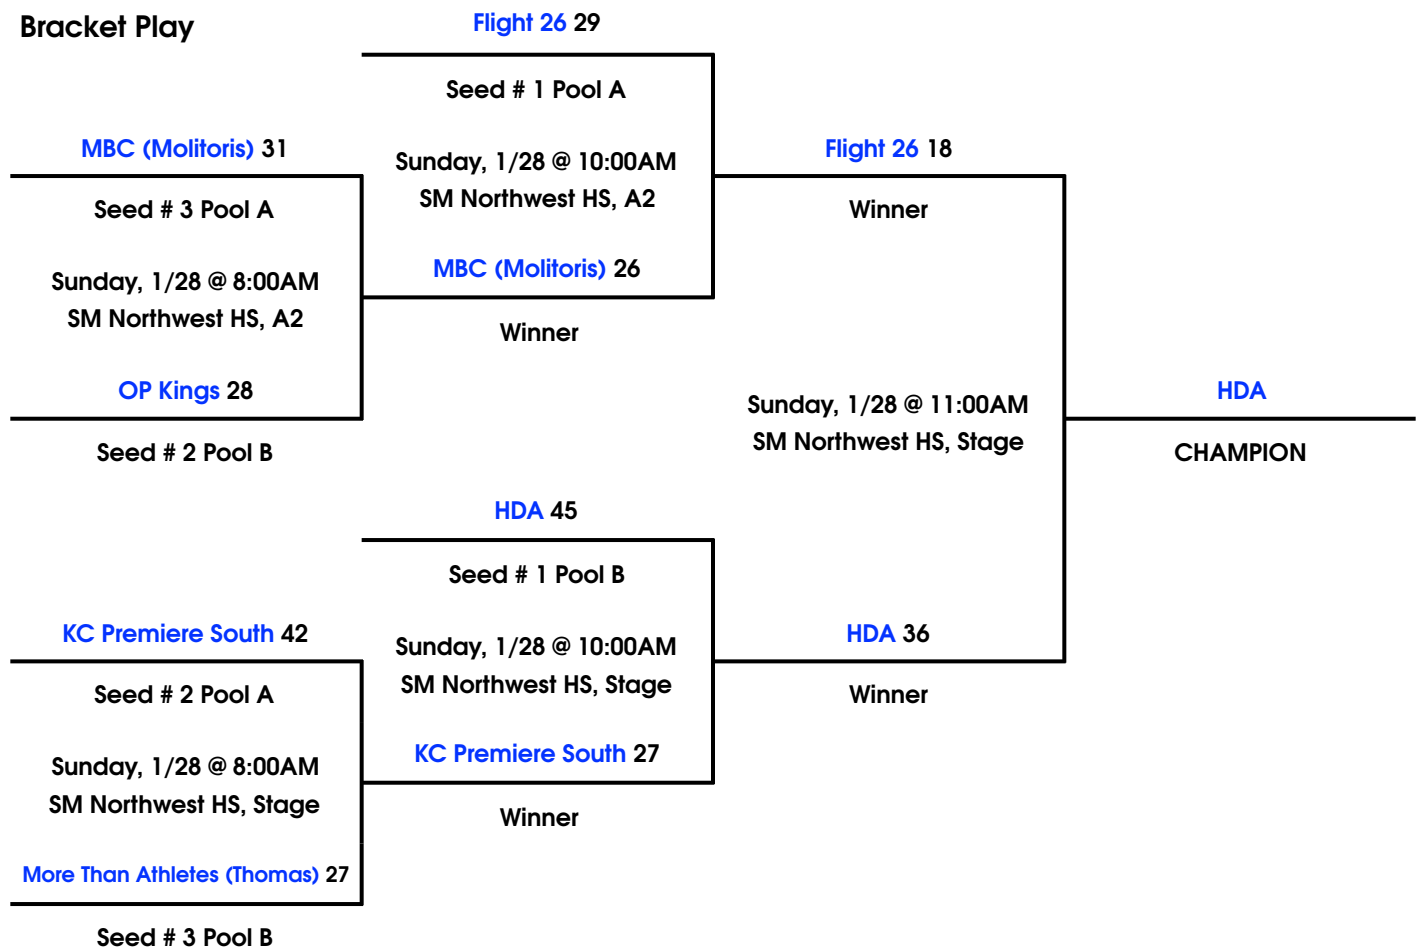

Bracket Play