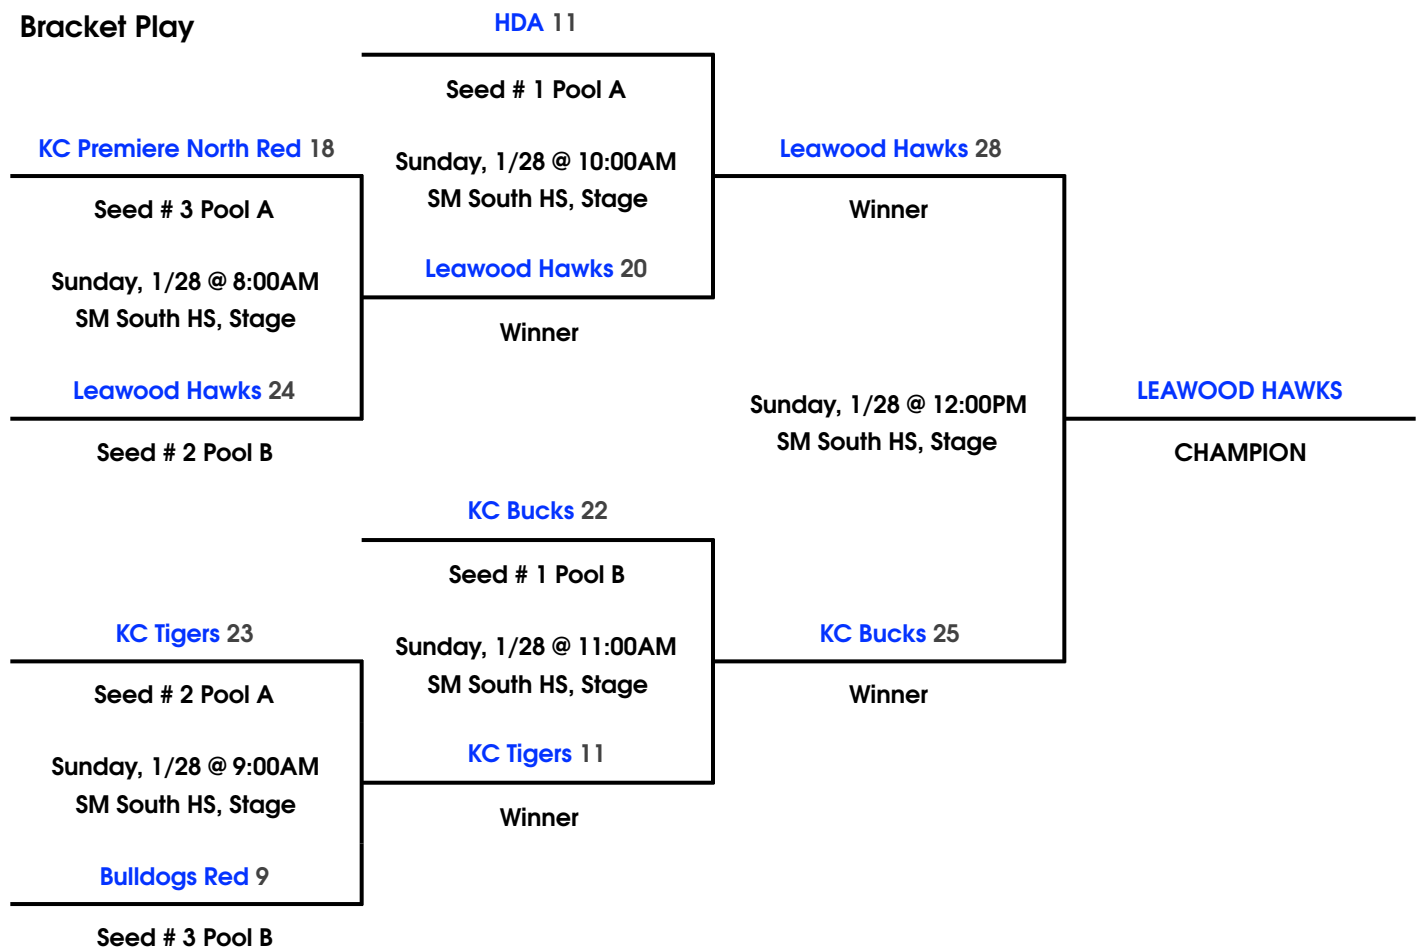

Bracket Play