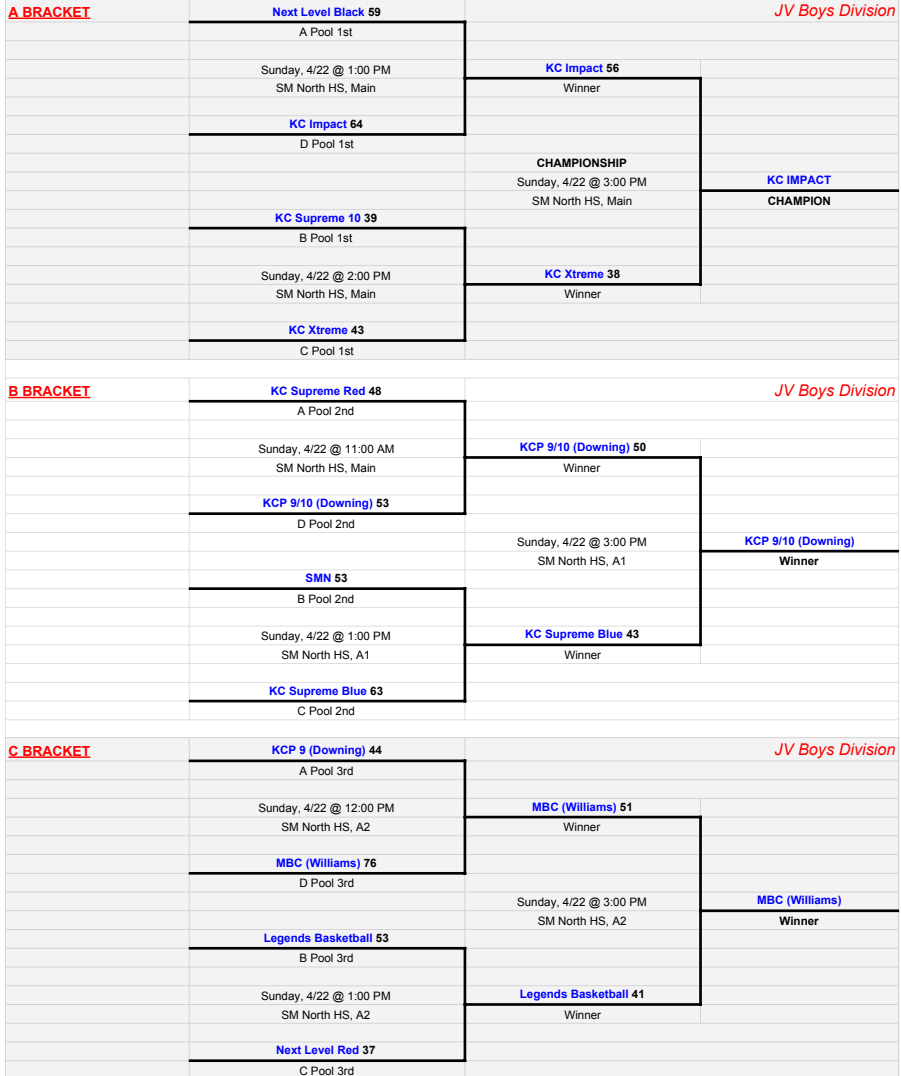

POOL PLAY SCHEDULE

Teams	Day	Time	Location	Score	Seeding
A1 vs A2	Saturday, 4/21	3:00 PM	SM North HS, Main	86 - 27	
B1 vs B2	Saturday, 4/21	4:00 PM	SM North HS, Main	58 - 41	
C1 vs C2	Saturday, 4/21	4:00 PM	SM North HS, A1	40 - 60	
A1 vs A3	Saturday, 4/21	5:00 PM	SM North HS, Main	46 - 38	
B1 vs B3	Saturday, 4/21	6:00 PM	SM North HS, Main	46 - 50	
C1 vs C3	Saturday, 4/21	6:00 PM	SM North HS, A1	44 - 70	
D1 vs D2	Saturday, 4/21	6:00 PM	Trailridge MS, Aux	39 - 69	
A2 vs A3	Saturday, 4/21	7:00 PM	SM North HS, Main	48 - 53	
B2 vs B3	Saturday, 4/21	8:00 PM	SM North HS, Main	44 - 63	
D1 vs D3	Saturday, 4/21	8:00 PM	SM North HS, A1	47 - 49	
D2 vs D3	Saturday, 4/21	9:00 PM	SM North HS, A1	66 - 60	
C2 vs C3	Saturday, 4/21	9:00 PM	SM North HS, A2	49 - 42	

Teams will be seeded according to record then point spread. 2-0 teams will be seeded by point spread, then 1-1 teams, and finally 0-2 teams. There is a maximum of +15/-15 points per game. If a tie remains after the point spreads, defensive points allowed will break the tie.