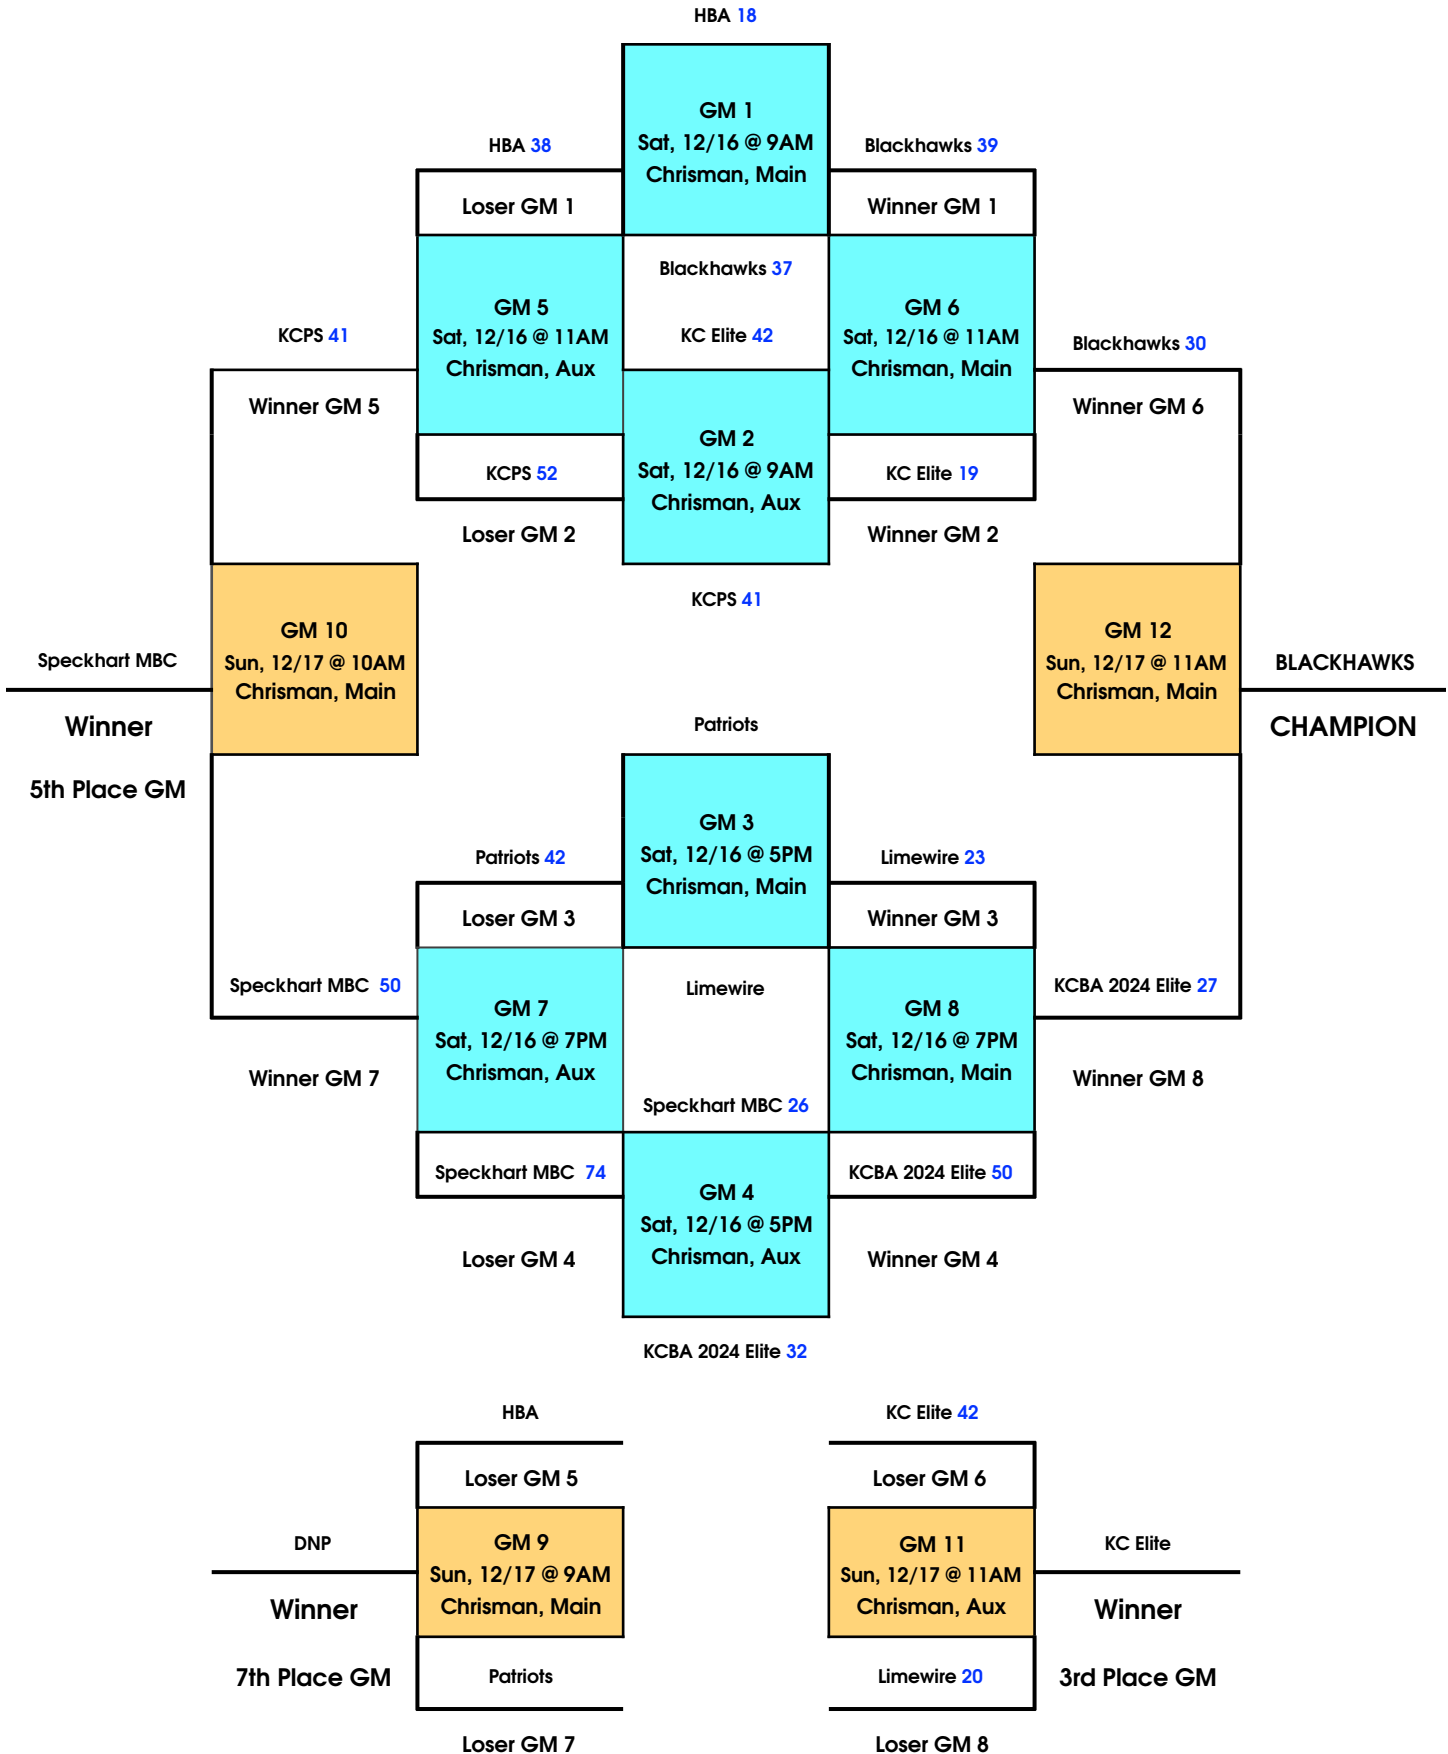

- TEAMS WILL BE SEEDED ACCORDING TO RECORD THEN POINT SPREAD. 2-0 TEAMS WILL BE SEEDED BY POINT SPREAD, THEN 1-1 TEAMS, AND FINALLY 0-2 TEAMS.

- THERE IS A MAXIMUM OF +15 OR -15 POINTS PER GAME. IF A TIE REMAINS AFTER THE POINT SPREADS, DEFENSIVE POINTS ALLOWED WILL BREAK THE TIE.

- TEAMS WILL BE SEEDDED ACCORDING TO RECORD THEN POINT SPREAD. 2-0 TEAMS WILL BE SEEDDED BY POINT SPREAD, THEN 1-1 TEAMS, AND FINALLY 0-2 TEAMS.
- THERE IS A MAXIMUM OF +15 OR -15 POINTS PER GAME. IF A TIE REMAINS AFTER THE POINT SPREADS, DEFENSIVE POINTS ALLOWED WILL BREAK THE TIE.

Bracket A

Bracket B

ISD End of Year Basketball Bash

7th Boys Division

December 15th-17th, 2017

ISD End of Year Basketball Bash
4th/5th Girls Division
 December 15th-17th, 2017

CHAMPION **PATRIOTS ELITE**
Runner **KC Premiere North 5**

Team Pool

		W	L
1	KC Premiere North 5 (Durrer)	II	I
2	Blue Jays		III
3	Wolfpack	I	II
4	Patriots Elite	III	

Round Robin Schedule

			Day	Time	Location	Score
1	vs	2	Saturday, 12/16	12:00PM	Nowlin MS, Upper Gym	24 - 11
2	vs	3	Saturday, 12/16	1:00PM	Nowlin MS, Upper Gym	6 - 31
1	vs	3	Saturday, 12/16	2:00PM	Nowlin MS, Upper Gym	21 - 8
1	vs	4	Saturday, 12/16	4:00PM	Nowlin MS, Upper Gym	19 - 25
3	vs	4	Sunday, 12/17	1:00PM	Nowlin MS, Upper Gym	16 - 27
2	vs	4	Sunday, 12/17	3:00PM	Nowlin MS, Upper Gym	11 - 23