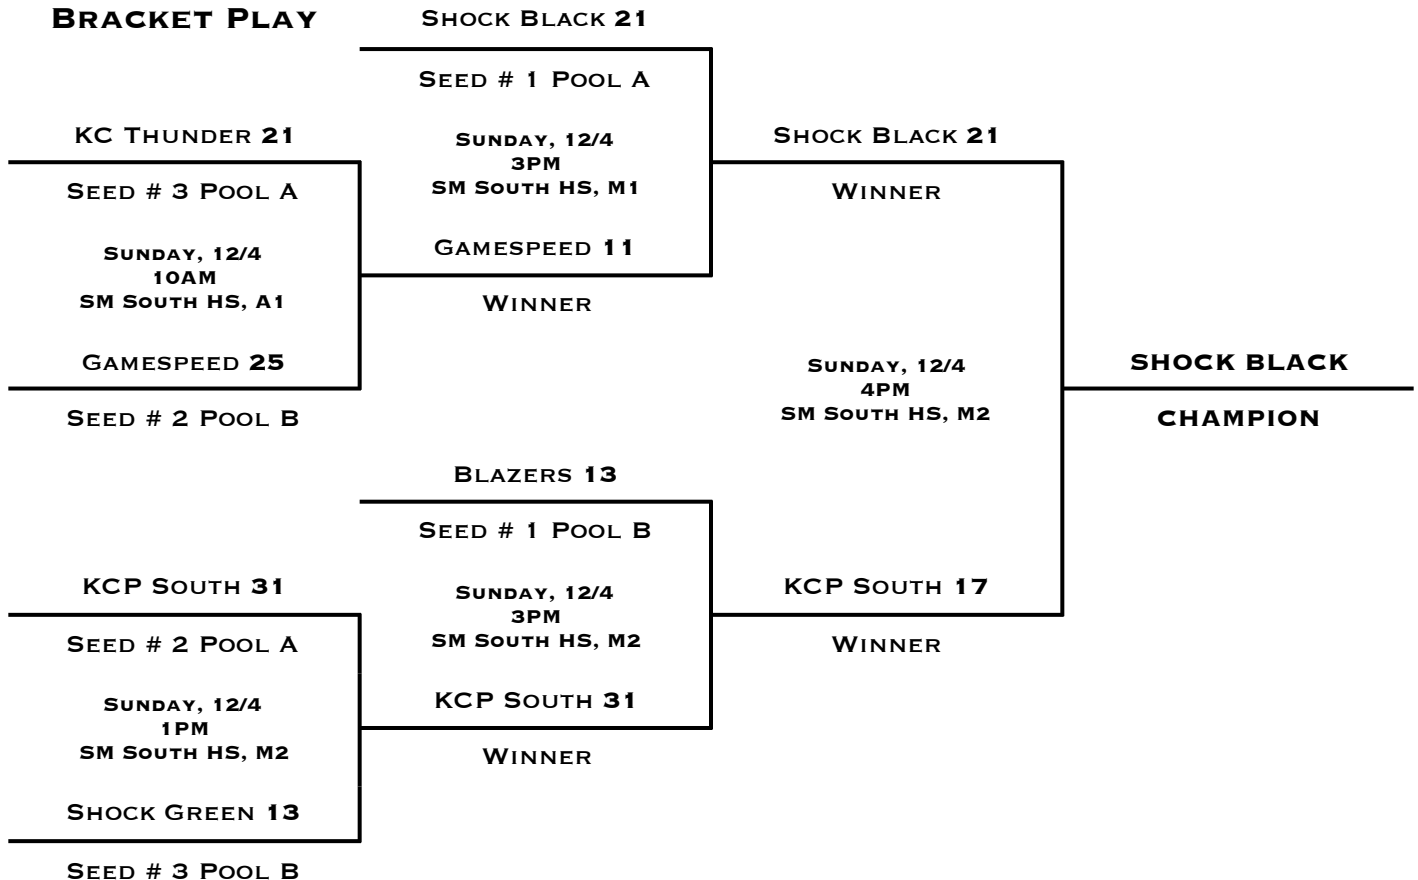

POOL A		W	L
1	KC PREMIERE SOUTH	I	I
2	SHOCK BLACK	II	
3	KC THUNDER		II

POOL B		W	L
1	BLAZERS	II	
2	GAMESPEED	I	I
3	SHOCK GREEN		II

POOL PLAY SCHEDULE

			DAY	TIME	LOCATION	SCORE
B1	VS	B2	FRIDAY, 12/2	9PM	SM NORTH HS, MAIN	22 - 17
A1	VS	A2	SATURDAY, 12/3	8AM	WESTRIDGE MS, AUX	18 - 25
B1	VS	B3	SATURDAY, 12/3	2PM	BV NORTHWEST HS, AUX	36 - 12
B2	VS	B3	SATURDAY, 12/3	4PM	BV NORTHWEST HS, AUX	31 - 15
A1	VS	A3	SATURDAY, 12/3	5PM	BV NORTHWEST HS, AUX	30 - 17
A2	VS	A3	SATURDAY, 12/3	7PM	BV NORTHWEST HS, MAIN	21 - 9

TIE-BREAKER FORMAT: HEAD TO HEAD RESULT • POINT SPREAD (MAX 15) • DEFENSIVE POINTS ALLOWED

BRACKET PLAY

HOLIDAY BLAST

6TH/7TH GIRLS DIVISION

DECEMBER 2-4TH, 2016

CHAMPION **TKCH 2022 RED**
RUNNER-UP **KC FUTURE 6**