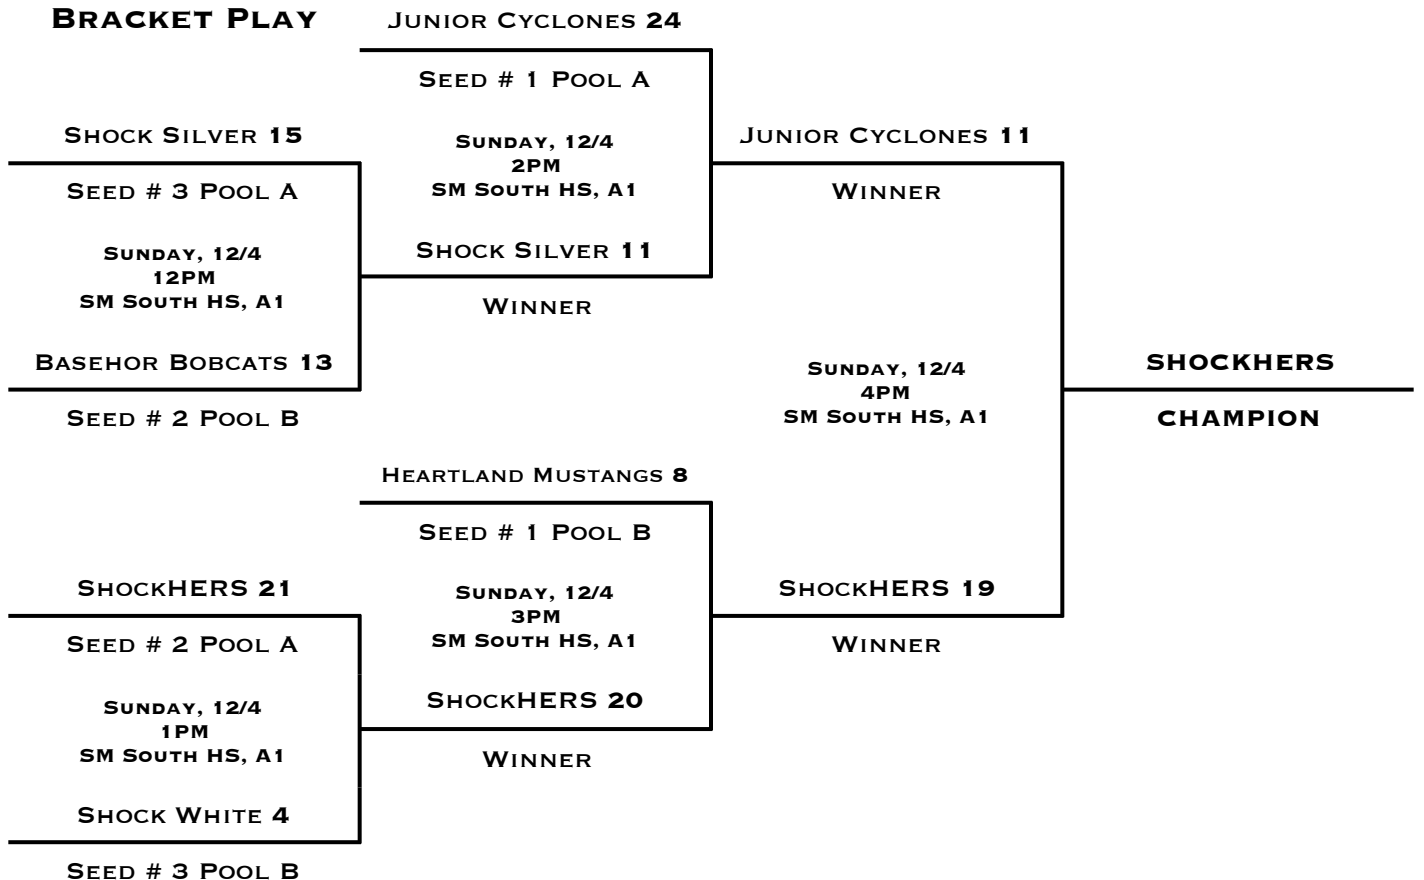

POOL B		W	L
1	SHARK SHOOTERS	I	I
2	SHOCK GREEN		II
3	FULL COURT	II	

POOL PLAY SCHEDULE

			DAY	TIME	LOCATION	SCORE
A1	VS	A2	SATURDAY, 12/3	11AM	WESTRIDGE MS, MAIN	25 - 12
B1	VS	B2	SATURDAY, 12/3	2PM	WESTRIDGE MS, MAIN	18 - 7
A1	VS	A3	SATURDAY, 12/3	2PM	BVNW HS, MAIN	15 - 16
A2	VS	A3	SATURDAY, 12/3	4PM	BVNW HS, MAIN	11 - 7
B1	VS	B3	SATURDAY, 12/3	4PM	WESTRIDGE MS, MAIN	2 - 19
B2	VS	B3	SATURDAY, 12/3	6PM	WESTRIDGE MS, MAIN	9 - 34

POOL A		W	L
1	SHOCKHERS	I	I
2	SHOCK SILVER		II
3	JUNIOR CYCLONES	II	

POOL B		W	L
1	BASEHOR BOBCATS	I	I
2	SHOCK WHITE		II
3	HEARTLAND MUSTANGS	II	

POOL PLAY SCHEDULE

			DAY	TIME	LOCATION	SCORE
A1	VS	A2	FRIDAY, 12/2	7PM	SM NORTH HS, A2	21 - 6
B1	VS	B2	FRIDAY, 12/2	8PM	SM NORTH HS, A2	18 - 9
A1	VS	A3	SATURDAY, 12/3	6PM	WESTRIDGE MS, AUX	13 - 18
B1	VS	B3	SATURDAY, 12/3	7PM	WESTRIDGE MS, MAIN	14 - 25
A2	VS	A3	SATURDAY, 12/3	8PM	WESTRIDGE MS, AUX	13 - 29
B2	VS	B3	SATURDAY, 12/3	9PM	WESTRIDGE MS, AUX	12 - 19

TIE-BREAKER FORMAT: HEAD TO HEAD RESULT • POINT SPREAD (MAX 15) • DEFENSIVE POINTS ALLOWED

BRACKET PLAY

HOLIDAY BLAST

5TH/6TH GIRLS RED DIVISION

DECEMBER 2-4TH, 2016

CHAMPION **KC FUTURE 5**
RUNNER-UP **LADY ROYALTY**