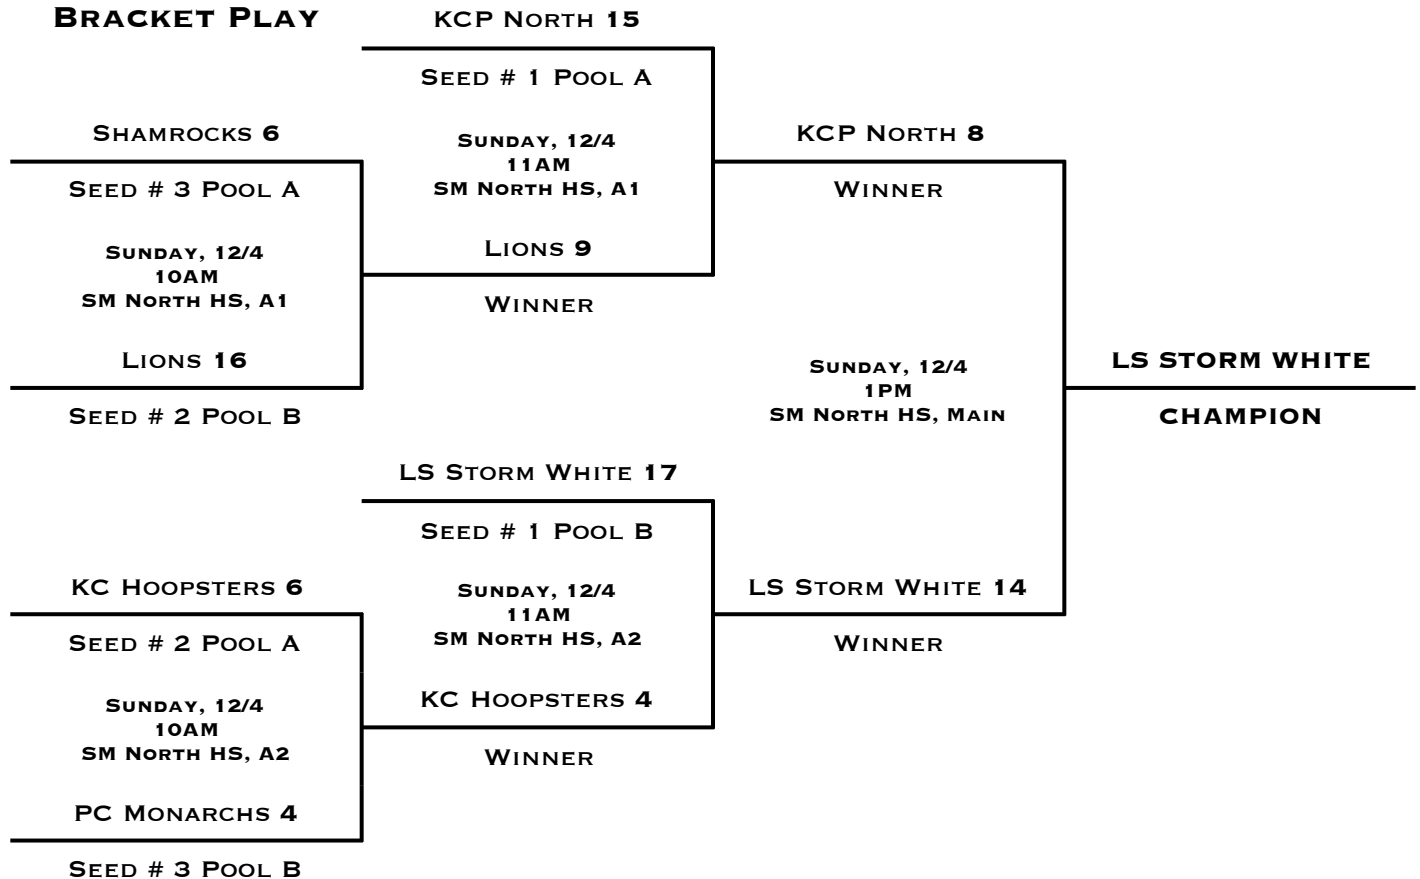

HOLIDAY BLAST

3RD GIRLS DIVISION

DECEMBER 2-4TH, 2016

CHAMPION **KC PREMIERE SOUTH**
RUNNER-UP **SHOCK**

W L

1	KC PREMIERE SOUTH	II	
2	LEGACY SWISH	I	I
3	TKCH 2026 RISING		III
4	SHOCK	II	I

TOURNAMENT SCHEDULE

POOL A		W	L
1	KC PREMIERE NORTH	II	
2	SHAMROCKS		II
3	KC HOOPSTERS	I	I

POOL B		W	L
1	PC MONARCHS		II
2	LIONS	I	I
3	LS STORM WHITE	II	

POOL PLAY SCHEDULE

			DAY	TIME	LOCATION	SCORE
A1	VS	A2	FRIDAY, 12/2	7PM	WESTRIDGE MS, AUX	14 - 6
A1	VS	A3	FRIDAY, 12/2	8PM	WESTRIDGE MS, AUX	16 - 13
B1	VS	B2	SATURDAY, 12/3	12PM	WESTRIDGE MS, AUX	12 - 18
A2	VS	A3	SATURDAY, 12/3	1PM	WESTRIDGE MS, AUX	4 - 11
B1	VS	B3	SATURDAY, 12/3	2PM	WESTRIDGE MS, AUX	6 - 9
B2	VS	B3	SATURDAY, 12/3	4PM	WESTRIDGE MS, AUX	6 - 23

TIE-BREAKER FORMAT: HEAD TO HEAD RESULT • POINT SPREAD (MAX 15) • DEFENSIVE POINTS ALLOWED

BRACKET PLAY

HOLIDAY BLAST

4TH GIRLS RED DIVISION

DECEMBER 2-4TH, 2016

CHAMPION
RUNNER-UP

KC FUTURE 4
LS STORM BLUE

POOL A		W	L
1	KC PREMIERE NORTH	II	
2	KC AND ONE	I	I
3	TOPEKA FORCE		II

POOL B		W	L
1	SHOCK WHITE		II
2	LS STORM BLUE	II	
3	KC FUTURE 4	I	I

POOL PLAY SCHEDULE

			DAY	TIME	LOCATION	SCORE
A1	VS	A2	FRIDAY, 12/2	6PM	WESTRIDGE MS, MAIN	19 - 4
A1	VS	A3	SATURDAY, 12/3	10AM	WESTRIDGE MS, AUX	10 - 6
A2	VS	A3	SATURDAY, 12/3	1PM	WESTRIDGE MS, MAIN	26 - 10
B1	VS	B2	SATURDAY, 12/3	3PM	WESTRIDGE MS, AUX	8 - 37
B1	VS	B3	SATURDAY, 12/3	5PM	WESTRIDGE MS, AUX	2 - 20
B2	VS	B3	SATURDAY, 12/3	7PM	WESTRIDGE MS, AUX	13 - 8