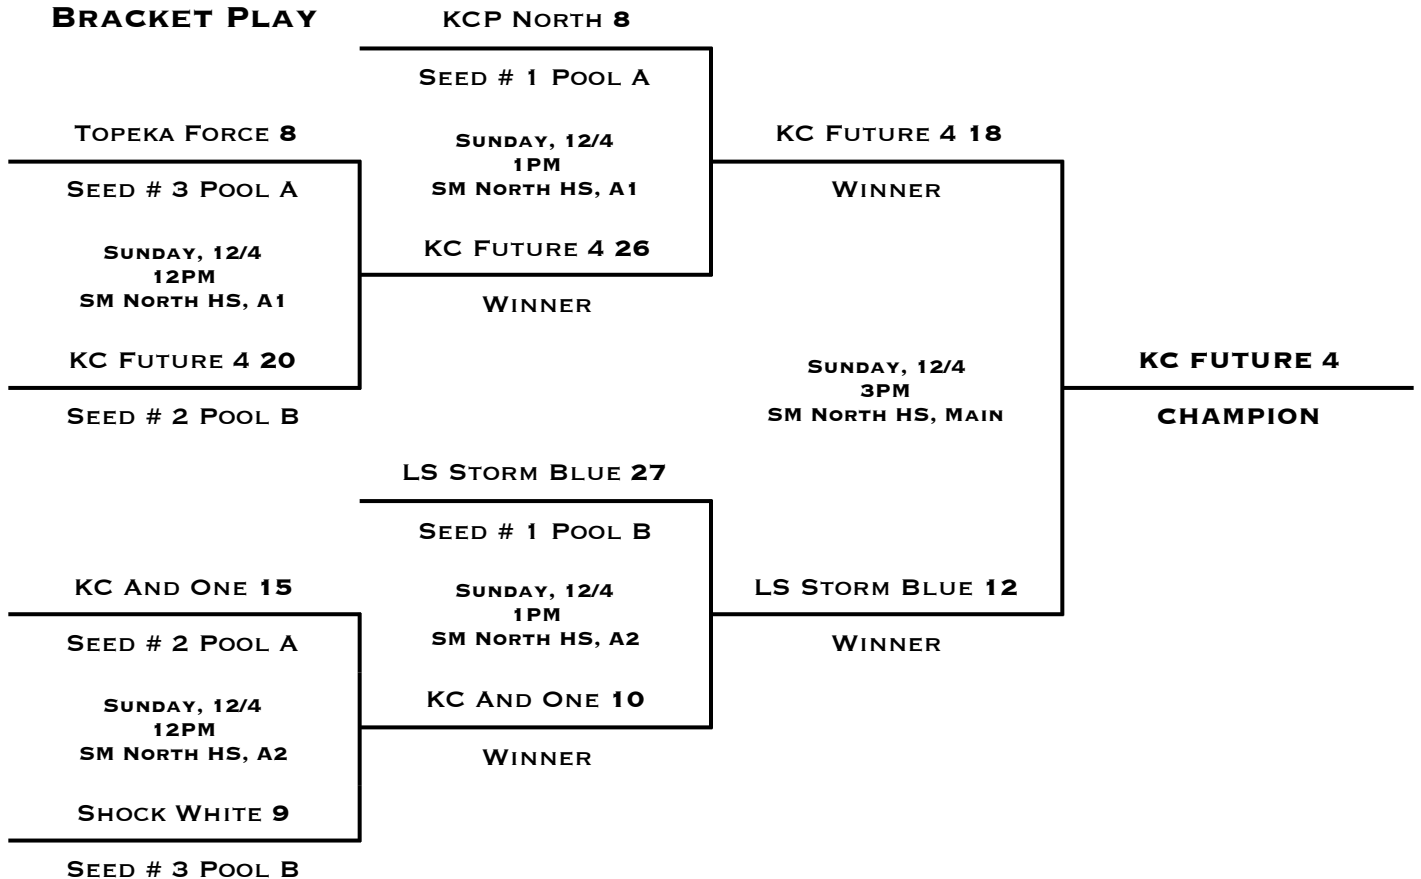

TIE-BREAKER FORMAT: HEAD TO HEAD RESULT • POINT SPREAD (MAX 15) • DEFENSIVE POINTS ALLOWED

BRACKET PLAY

HOLIDAY BLAST

4TH GIRLS RED DIVISION

DECEMBER 2-4TH, 2016

CHAMPION
RUNNER-UP

KC FUTURE 4
LS STORM BLUE

POOL A		W	L
1	KC PREMIERE NORTH	II	
2	KC AND ONE	I	I
3	TOPEKA FORCE		II

POOL B		W	L
1	SHOCK WHITE		II
2	LS STORM BLUE	II	
3	KC FUTURE 4	I	I

POOL PLAY SCHEDULE

			DAY	TIME	LOCATION	SCORE
A1	VS	A2	FRIDAY, 12/2	6PM	WESTRIDGE MS, MAIN	19 - 4
A1	VS	A3	SATURDAY, 12/3	10AM	WESTRIDGE MS, AUX	10 - 6
A2	VS	A3	SATURDAY, 12/3	1PM	WESTRIDGE MS, MAIN	26 - 10
B1	VS	B2	SATURDAY, 12/3	3PM	WESTRIDGE MS, AUX	8 - 37
B1	VS	B3	SATURDAY, 12/3	5PM	WESTRIDGE MS, AUX	2 - 20
B2	VS	B3	SATURDAY, 12/3	7PM	WESTRIDGE MS, AUX	13 - 8

TIE-BREAKER FORMAT: HEAD TO HEAD RESULT • POINT SPREAD (MAX 15) • DEFENSIVE POINTS ALLOWED

BRACKET PLAY

HOLIDAY BLAST

5TH GIRLS DIVISION

DECEMBER 2-4TH, 2016

CHAMPION
RUNNER-UP

FULL COURT
SHOCK BLACK

POOL A		W	L
1	SHOCK BLACK (+12)	I	I
2	KC PREMIERE NORTH (-9)	I	I
3	JUNIOR CYCLONES (-3)	I	I

POOL B		W	L
1	SHARK SHOOTERS	I	I
2	SHOCK GREEN		II
3	FULL COURT	II	

POOL PLAY SCHEDULE

			DAY	TIME	LOCATION	SCORE
A1	VS	A2	SATURDAY, 12/3	11AM	WESTRIDGE MS, MAIN	25 - 12
B1	VS	B2	SATURDAY, 12/3	2PM	WESTRIDGE MS, MAIN	18 - 7
A1	VS	A3	SATURDAY, 12/3	2PM	BVNW HS, MAIN	15 - 16
A2	VS	A3	SATURDAY, 12/3	4PM	BVNW HS, MAIN	11 - 7
B1	VS	B3	SATURDAY, 12/3	4PM	WESTRIDGE MS, MAIN	2 - 19
B2	VS	B3	SATURDAY, 12/3	6PM	WESTRIDGE MS, MAIN	9 - 34