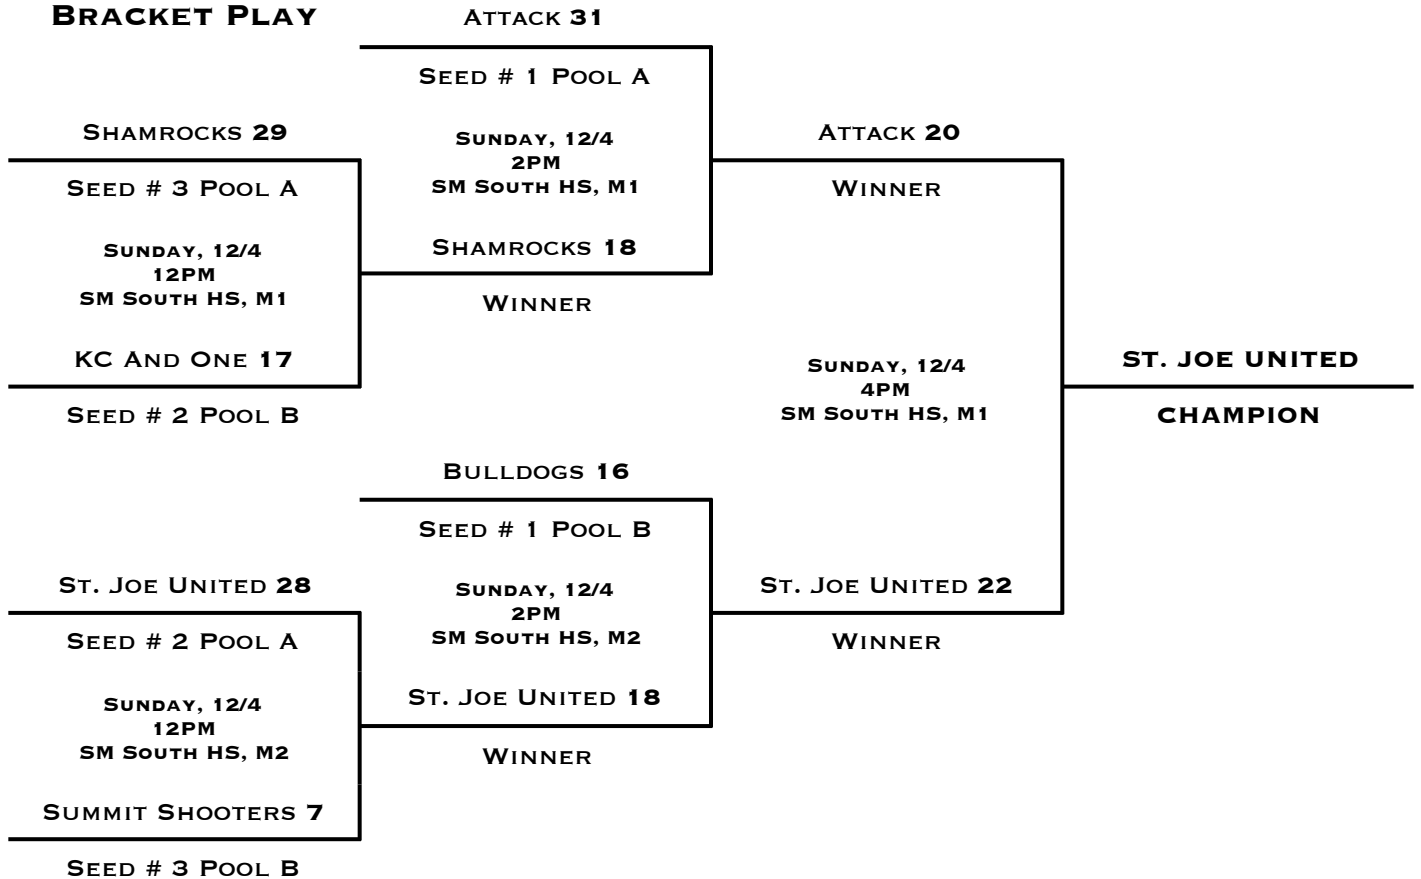

HOLIDAY BLAST

6TH GIRLS BLUE DIVISION

DECEMBER 2-4TH, 2016

CHAMPION   ST. JOE UNITED
RUNNER-UP   ATTACK

POOL A		W	L
1	ST. JOE UNITED	I	I
2	SHAMROCKS		II
3	ATTACK	II	

POOL B		W	L
1	KC AND ONE	I	I
2	SUMMIT SHOOTERS		II
3	BULLDOGS	II	

POOL PLAY SCHEDULE

			DAY	TIME	LOCATION	SCORE
A1	VS	A2	FRIDAY, 12/2	7PM	SM NORTH HS, A1	38 - 10
B1	VS	B2	FRIDAY, 12/2	8PM	SM NORTH HS, A1	24 - 16
A1	VS	A3	FRIDAY, 12/2	9PM	SM NORTH HS, A1	25 - 32
B1	VS	B3	SATURDAY, 12/3	3PM	WESTRIDGE MS, MAIN	14 - 32
B2	VS	B3	SATURDAY, 12/3	5PM	WESTRIDGE MS, MAIN	13 - 17
A2	VS	A3	SATURDAY, 12/3	5PM	BV NORTHWEST HS, MAIN	21 - 30

TIE-BREAKER FORMAT: HEAD TO HEAD RESULT • POINT SPREAD (MAX 15) • DEFENSIVE POINTS ALLOWED

BRACKET PLAY