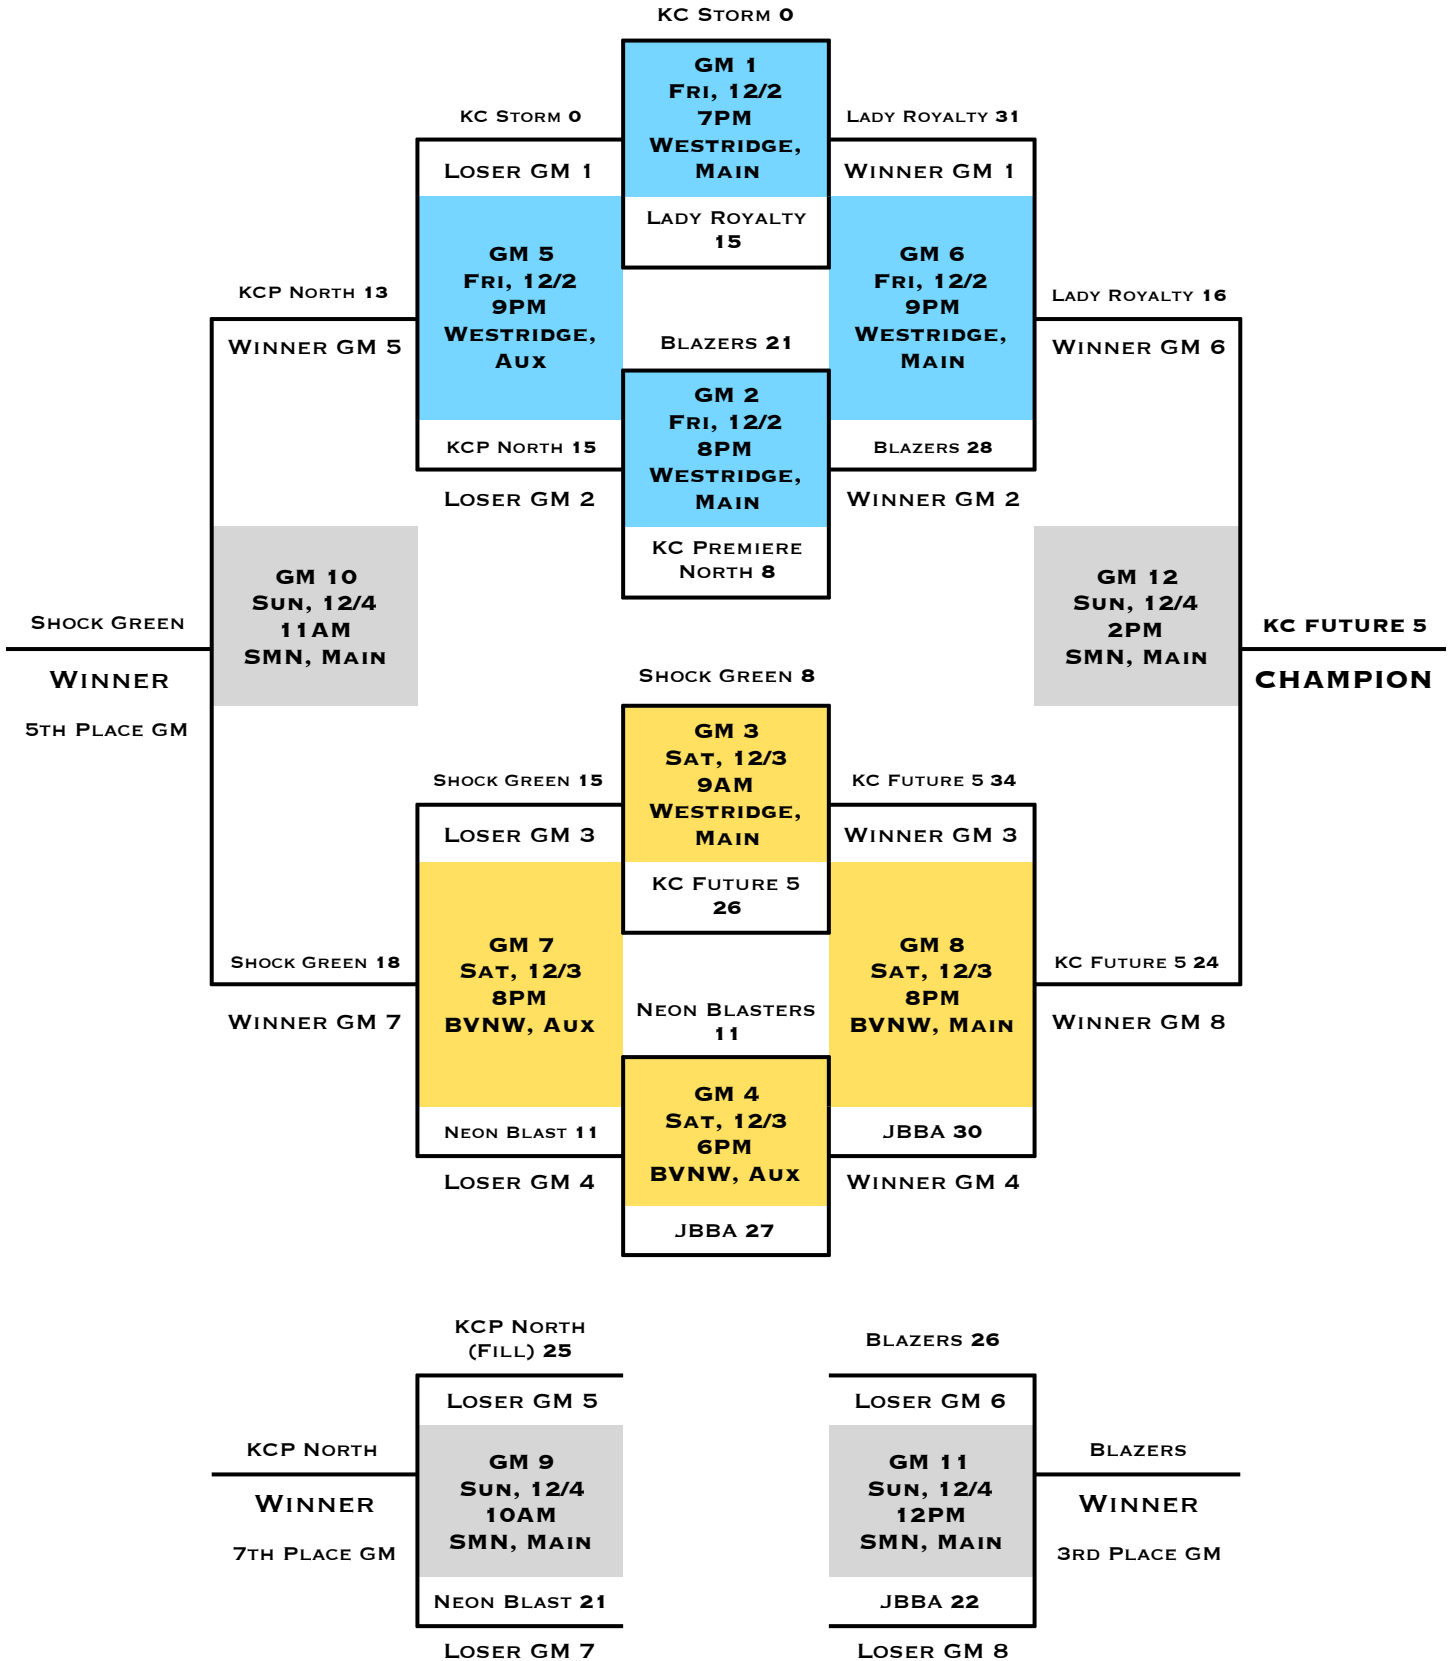

CHAMPION   **KC FUTURE 5**
RUNNER-UP   **LADY ROYALTY**

HOLIDAY BLAST

6TH GIRLS BLUE DIVISION

DECEMBER 2-4TH, 2016

CHAMPION   ST. JOE UNITED
RUNNER-UP   ATTACK

POOL A		W	L
1	ST. JOE UNITED	I	I
2	SHAMROCKS		II
3	ATTACK	II	

POOL B		W	L
1	KC AND ONE	I	I
2	SUMMIT SHOOTERS		II
3	BULLDOGS	II	

POOL PLAY SCHEDULE

			DAY	TIME	LOCATION	SCORE
A1	VS	A2	FRIDAY, 12/2	7PM	SM NORTH HS, A1	38 - 10
B1	VS	B2	FRIDAY, 12/2	8PM	SM NORTH HS, A1	24 - 16
A1	VS	A3	FRIDAY, 12/2	9PM	SM NORTH HS, A1	25 - 32
B1	VS	B3	SATURDAY, 12/3	3PM	WESTRIDGE MS, MAIN	14 - 32
B2	VS	B3	SATURDAY, 12/3	5PM	WESTRIDGE MS, MAIN	13 - 17
A2	VS	A3	SATURDAY, 12/3	5PM	BV NORTHWEST HS, MAIN	21 - 30

TIE-BREAKER FORMAT: HEAD TO HEAD RESULT • POINT SPREAD (MAX 15) • DEFENSIVE POINTS ALLOWED

BRACKET PLAY