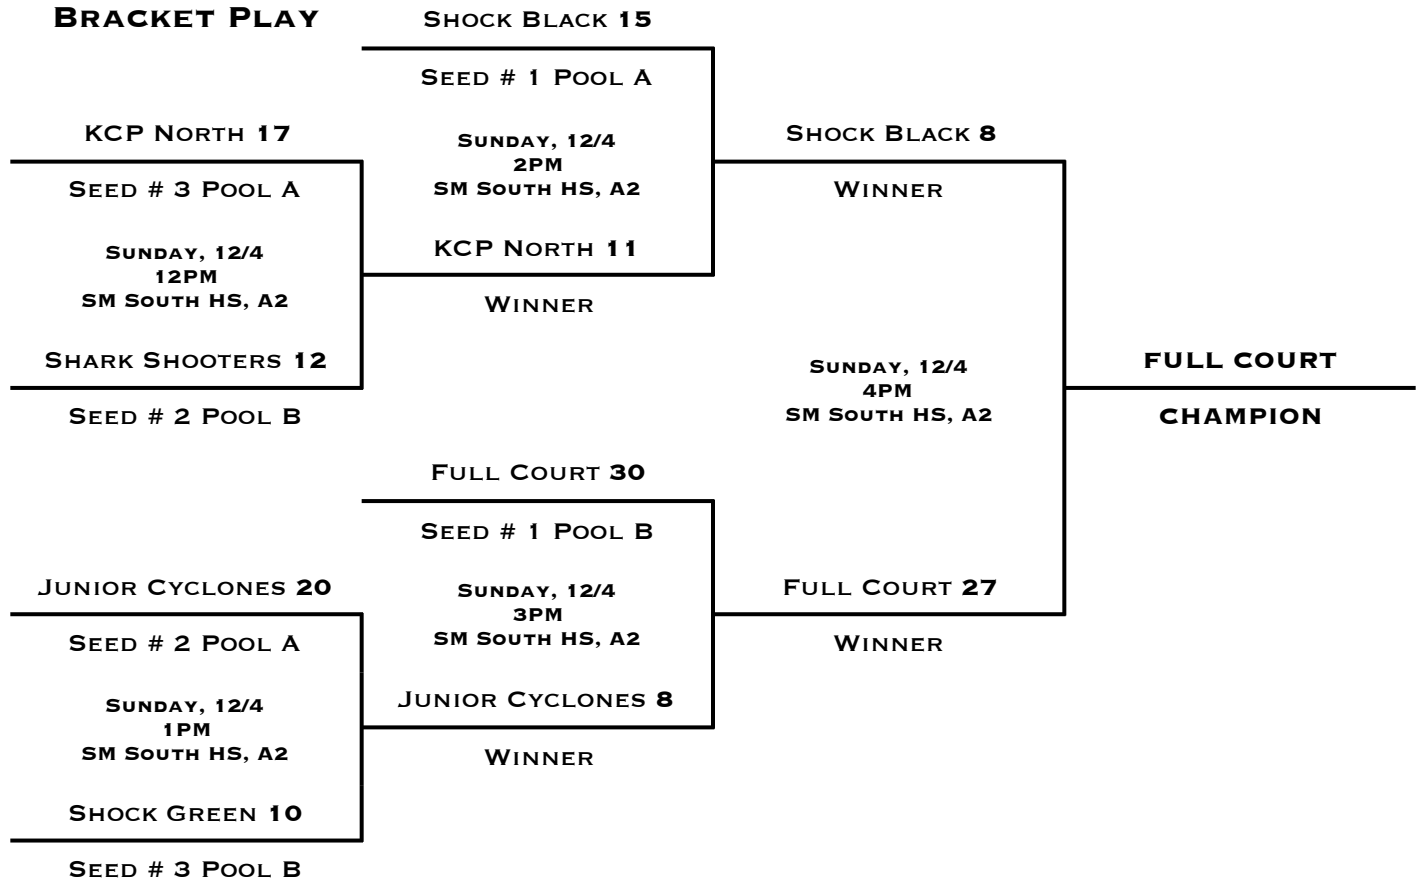

HOLIDAY BLAST

5TH GIRLS DIVISION

DECEMBER 2-4TH, 2016

CHAMPION
RUNNER-UP

FULL COURT
SHOCK BLACK

POOL A		W	L
1	SHOCK BLACK (+12)	I	I
2	KC PREMIERE NORTH (-9)	I	I
3	JUNIOR CYCLONES (-3)	I	I

POOL B		W	L
1	SHARK SHOOTERS	I	I
2	SHOCK GREEN		II
3	FULL COURT	II	

POOL PLAY SCHEDULE

			DAY	TIME	LOCATION	SCORE
A1	VS	A2	SATURDAY, 12/3	11AM	WESTRIDGE MS, MAIN	25 - 12
B1	VS	B2	SATURDAY, 12/3	2PM	WESTRIDGE MS, MAIN	18 - 7
A1	VS	A3	SATURDAY, 12/3	2PM	BVNW HS, MAIN	15 - 16
A2	VS	A3	SATURDAY, 12/3	4PM	BVNW HS, MAIN	11 - 7
B1	VS	B3	SATURDAY, 12/3	4PM	WESTRIDGE MS, MAIN	2 - 19
B2	VS	B3	SATURDAY, 12/3	6PM	WESTRIDGE MS, MAIN	9 - 34

TIE-BREAKER FORMAT: HEAD TO HEAD RESULT • POINT SPREAD (MAX 15) • DEFENSIVE POINTS ALLOWED

BRACKET PLAY