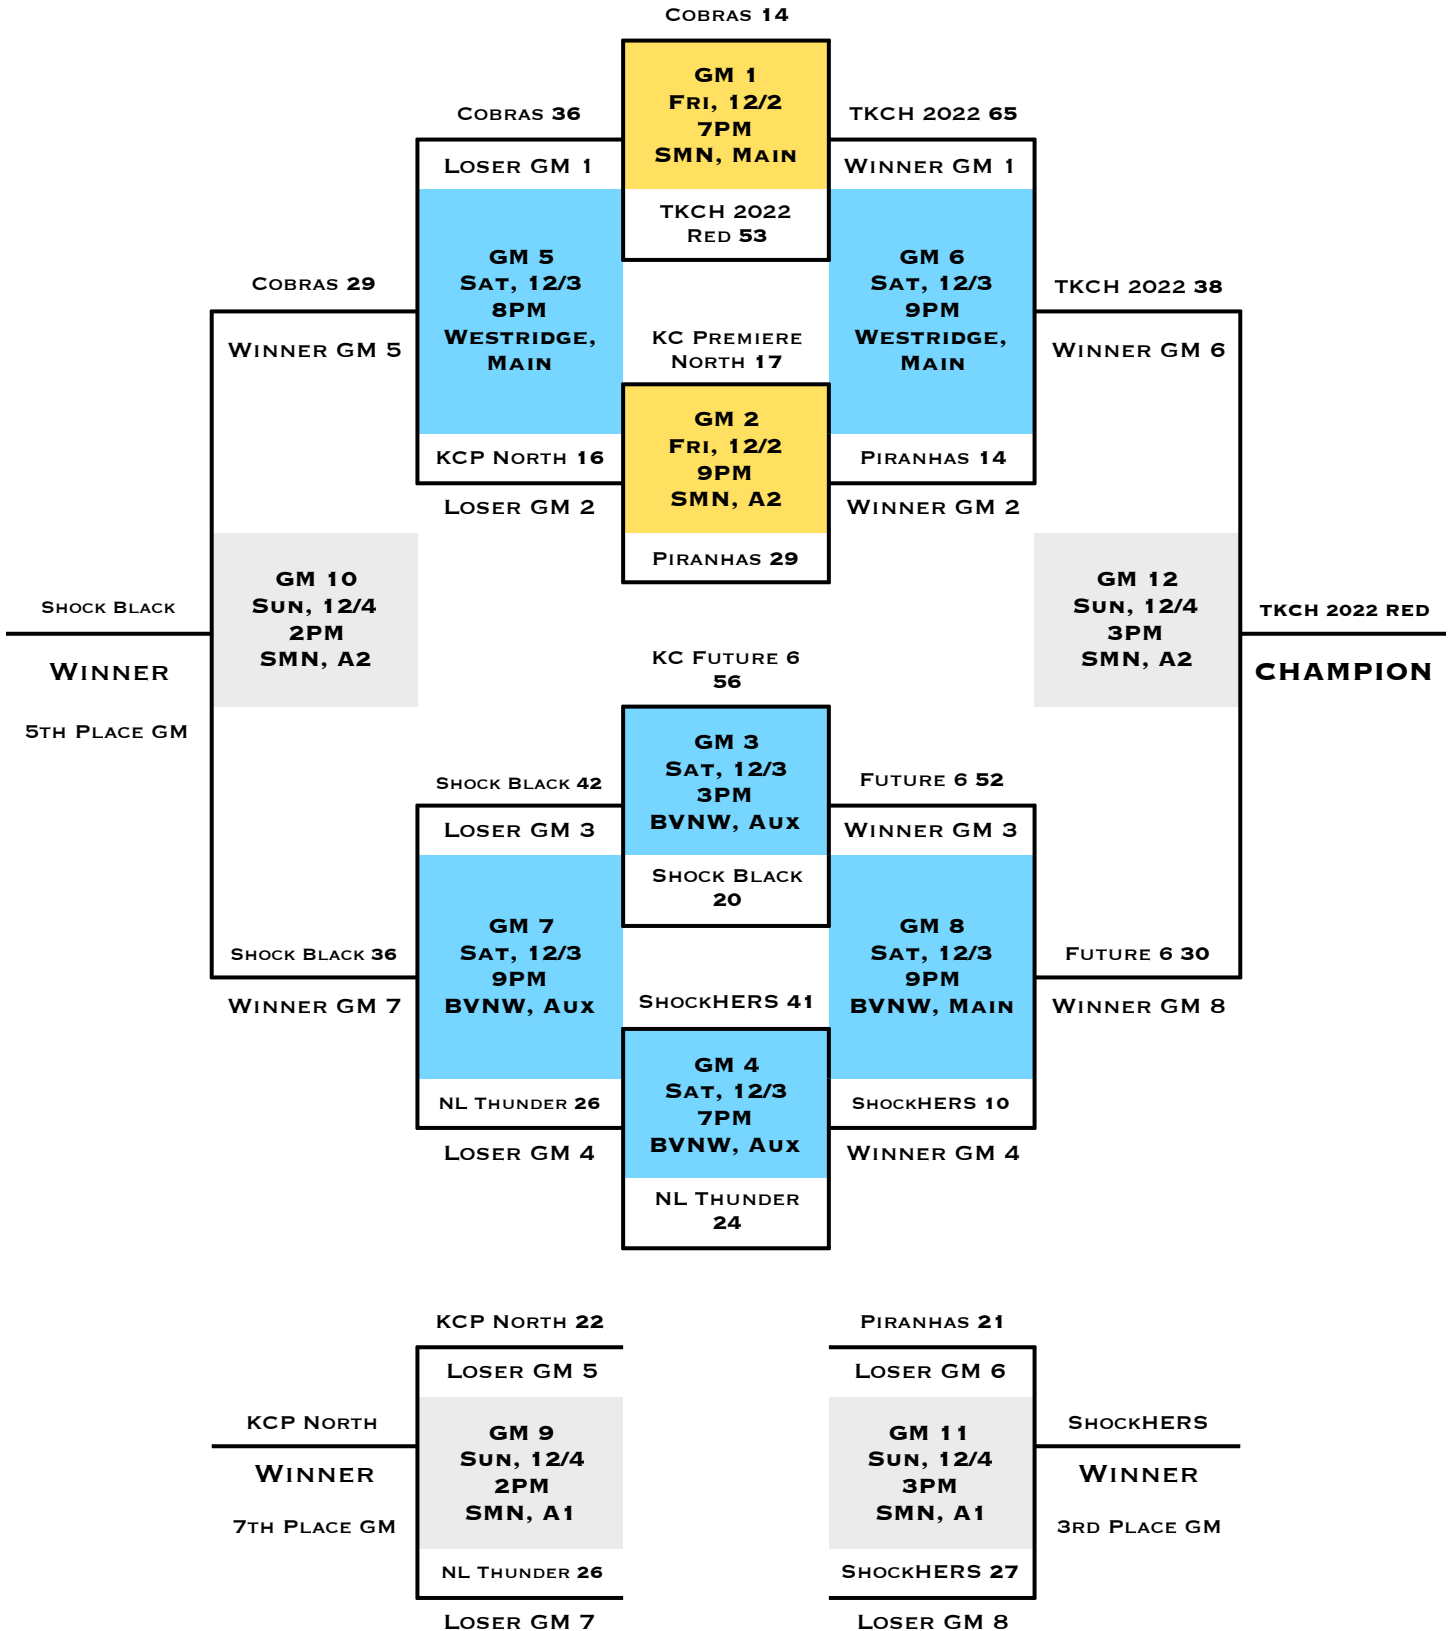

CHAMPION   **TKCH 2022 RED**
RUNNER-UP   **KC FUTURE 6**

HOLIDAY BLAST

7TH GIRLS DIVISION

DECEMBER 2-4TH, 2016

CHAMPION   **TKCH 2022 WHITE**
RUNNER-UP   **SJBA ELITE**

POOL A		W	L
1	RAVENS		II
2	DOMINATORS	I	I
3	TKCH 2022 WHITE	II	

POOL B		W	L
1	LADY MAGIC		II
2	KC FUTURE 7	I	I
3	SJBA ELITE	II	

POOL PLAY SCHEDULE

			DAY	TIME	LOCATION	SCORE
A1	VS	A2	FRIDAY, 12/2	8PM	SM NORTH HS, MAIN	14 - 31
B1	VS	B2	SATURDAY, 12/3	8AM	WESTRIDGE MS, MAIN	30 - 32
B1	VS	B3	SATURDAY, 12/3	10AM	WESTRIDGE MS, MAIN	23 - 63
B2	VS	B3	SATURDAY, 12/3	12PM	WESTRIDGE MS, MAIN	16 - 29
A1	VS	A3	SATURDAY, 12/3	3PM	BV NORTHWEST HS, MAIN	17 - 56
A2	VS	A3	SATURDAY, 12/3	6PM	BV NORTHWEST HS, MAIN	14 - 47

TIE-BREAKER FORMAT: HEAD TO HEAD RESULT • POINT SPREAD (MAX 15) • DEFENSIVE POINTS ALLOWED

BRACKET PLAY