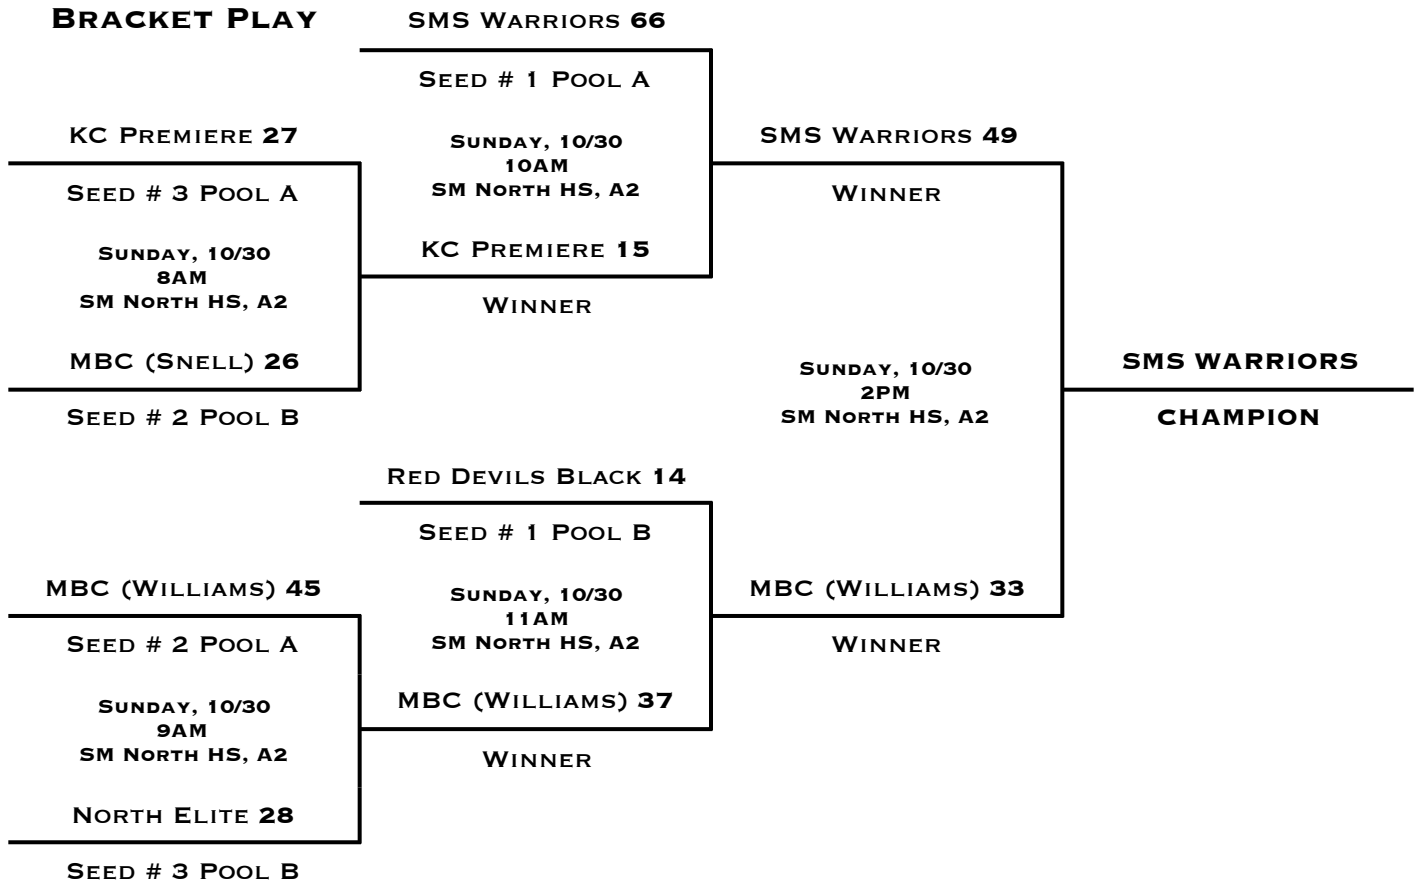

HALLOWEEN BOWL

7TH BOYS DIVISION

OCTOBER 29-30TH

CHAMPION
RUNNER-UP

SMS WARRIORS
MBC (WILLIAMS)

POOL A		W	L
1	MBC (L. WILLIAMS)	I	I
2	KC PREMIERE		II
3	SMS WARRIORS	II	

POOL B		W	L
1	RED DEVILS BLACK	II	
2	NORTH ELITE		II
3	MBC (SNELL)	I	I

POOL PLAY SCHEDULE

			DAY	TIME	LOCATION	SCORE
A1	VS	A2	SATURDAY, 10/29	12PM	SM NORTH HS, MAIN	38 - 34
A1	VS	A3	SATURDAY, 10/29	2PM	SM NORTH HS, MAIN	35 - 46
A2	VS	A3	SATURDAY, 10/29	5PM	SM NORTH HS, A1	20 - 48
B1	VS	B2	SATURDAY, 10/29	5PM	SM NORTH HS, A2	15 - 0
B1	VS	B3	SATURDAY, 10/29	7PM	SM NORTH HS, A2	26 - 24
B2	VS	B3	SATURDAY, 10/29	9PM	SM NORTH HS, A2	16 - 57

TIE-BREAKER FORMAT: HEAD TO HEAD RESULT • POINT SPREAD (MAX 15) • DEFENSIVE POINTS ALLOWED

BRACKET PLAY