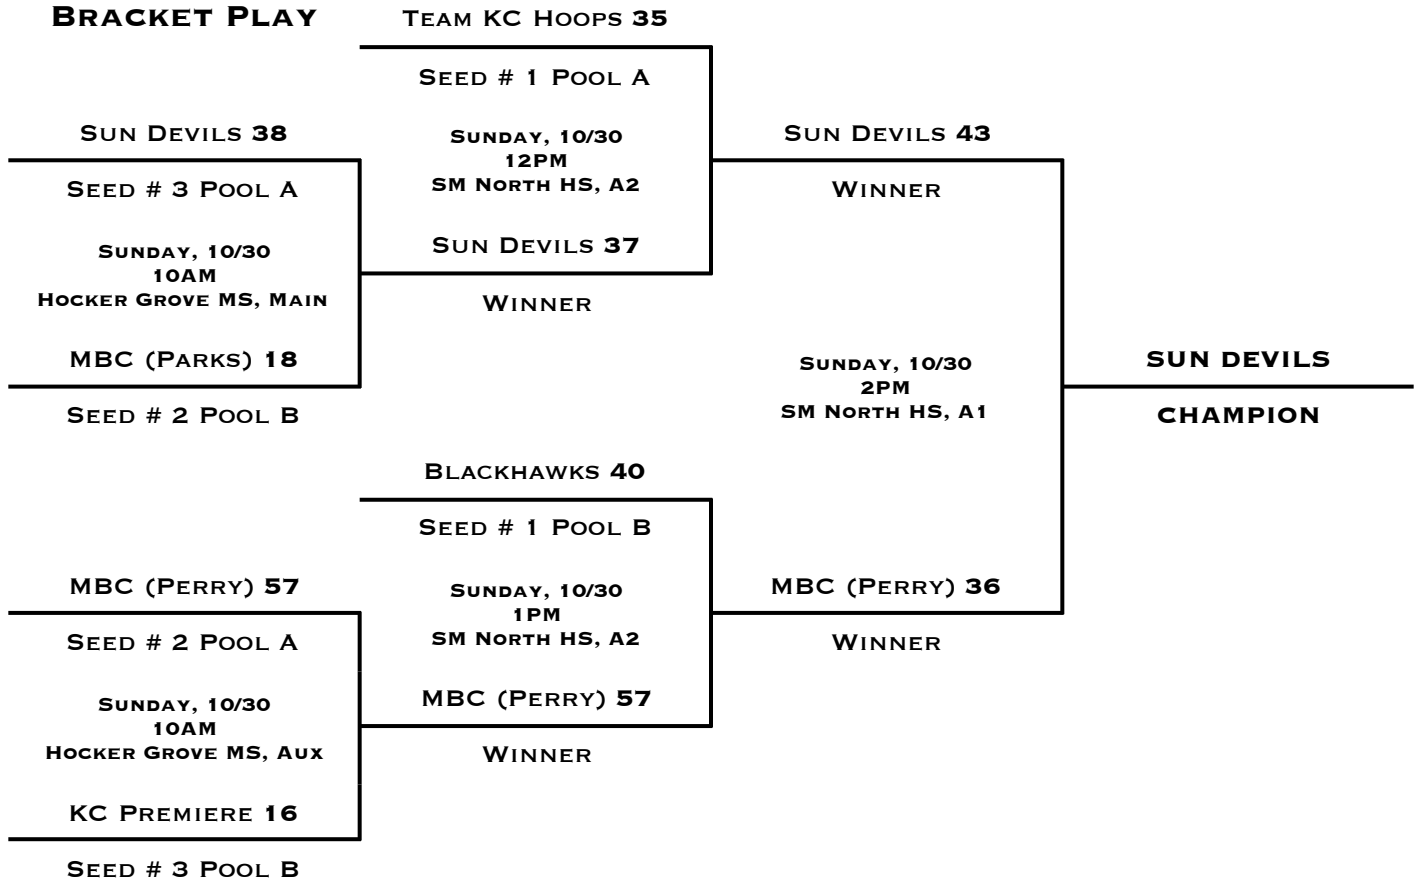

POOL A		W	L
1	MBC (PERRY)	I	I
2	SUN DEVILS		II
3	TEAM KC HOOPS	II	

POOL B		W	L
1	KC PREMIERE		II
2	BLACKHAWKS	II	
3	MBC (PARKS)	I	I

POOL PLAY SCHEDULE

			DAY	TIME	LOCATION	SCORE
A1	VS	A2	SATURDAY, 10/29	9AM	SM NORTH HS, MAIN	30 - 19
A1	VS	A3	SATURDAY, 10/29	11AM	SM NORTH HS, MAIN	35 - 36
A2	VS	A3	SATURDAY, 10/29	1PM	SM NORTH HS, MAIN	37 - 42
B1	VS	B2	SATURDAY, 10/29	4PM	SM NORTH HS, MAIN	31 - 47
B1	VS	B3	SATURDAY, 10/29	6PM	SM NORTH HS, A1	28 - 42
B2	VS	B3	SATURDAY, 10/29	8PM	SM NORTH HS, A1	41 - 29

TIE-BREAKER FORMAT: HEAD TO HEAD RESULT • POINT SPREAD (MAX 15) • DEFENSIVE POINTS ALLOWED

BRACKET PLAY

HALLOWEEN BOWL

7TH BOYS DIVISION

OCTOBER 29-30TH

CHAMPION
RUNNER-UP

SMS WARRIORS
MBC (WILLIAMS)

POOL A		W	L
1	MBC (L. WILLIAMS)	I	I
2	KC PREMIERE		II
3	SMS WARRIORS	II	