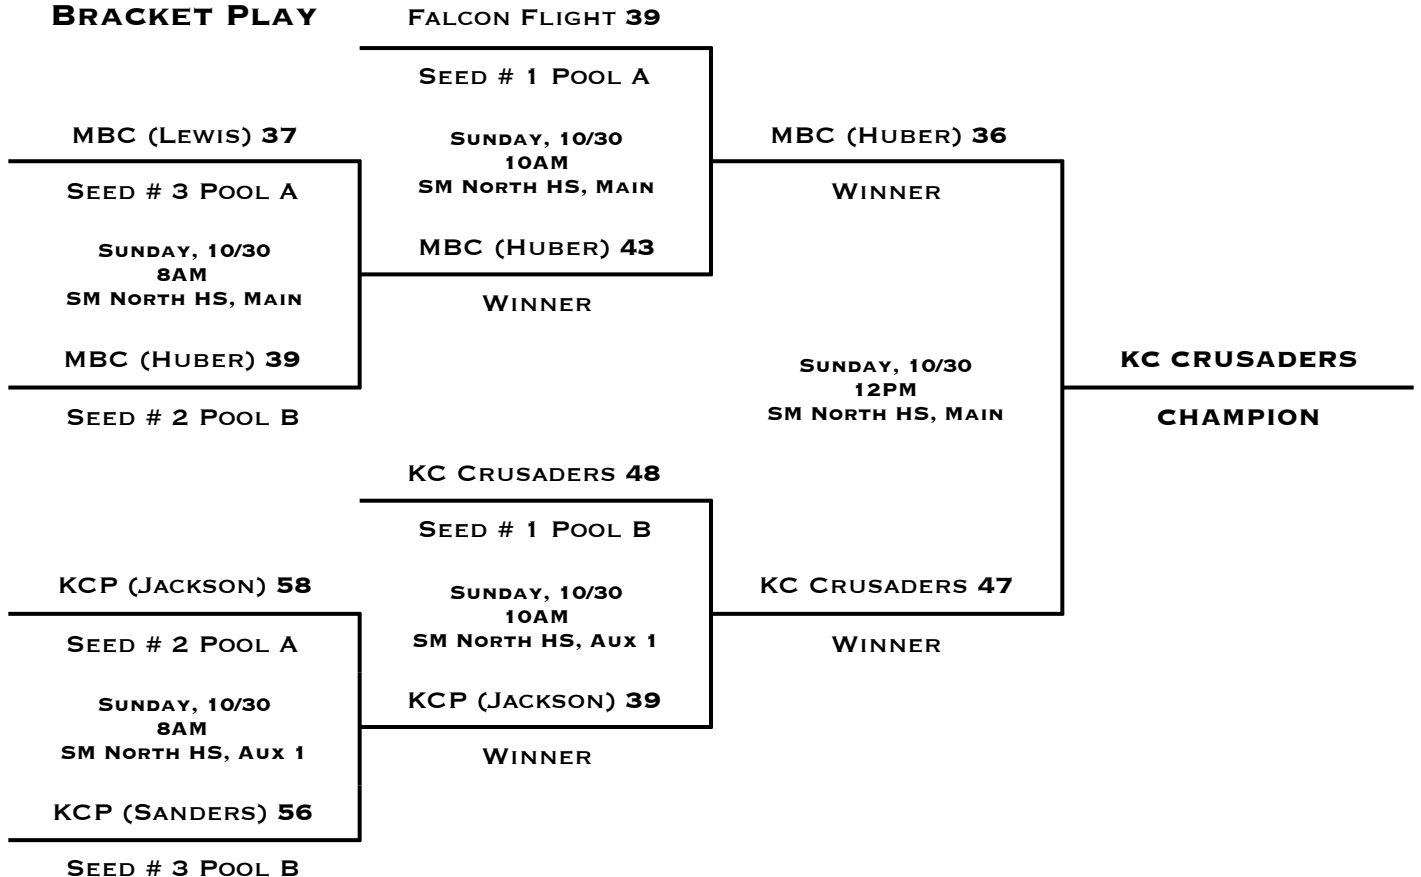

CHAMPION
RUNNER-UP

KC CRUSADERS
MBC (HUBER)

POOL A		W	L
1	MBC (LEWIS)		II
2	KC PREMIERE (JACKSON)	I	I
3	FALCON FLIGHT	II	

POOL B		W	L
1	MBC (HUBER)	I	I
2	KC PREMIERE (SANDERS)		II
3	KC CRUSADERS	II	

POOL PLAY SCHEDULE

TIE-BREAKER FORMAT: HEAD TO HEAD RESULT • POINT SPREAD (MAX 15) • DEFENSIVE POINTS ALLOWED

BRACKET PLAY

SEED # 3 POOL B