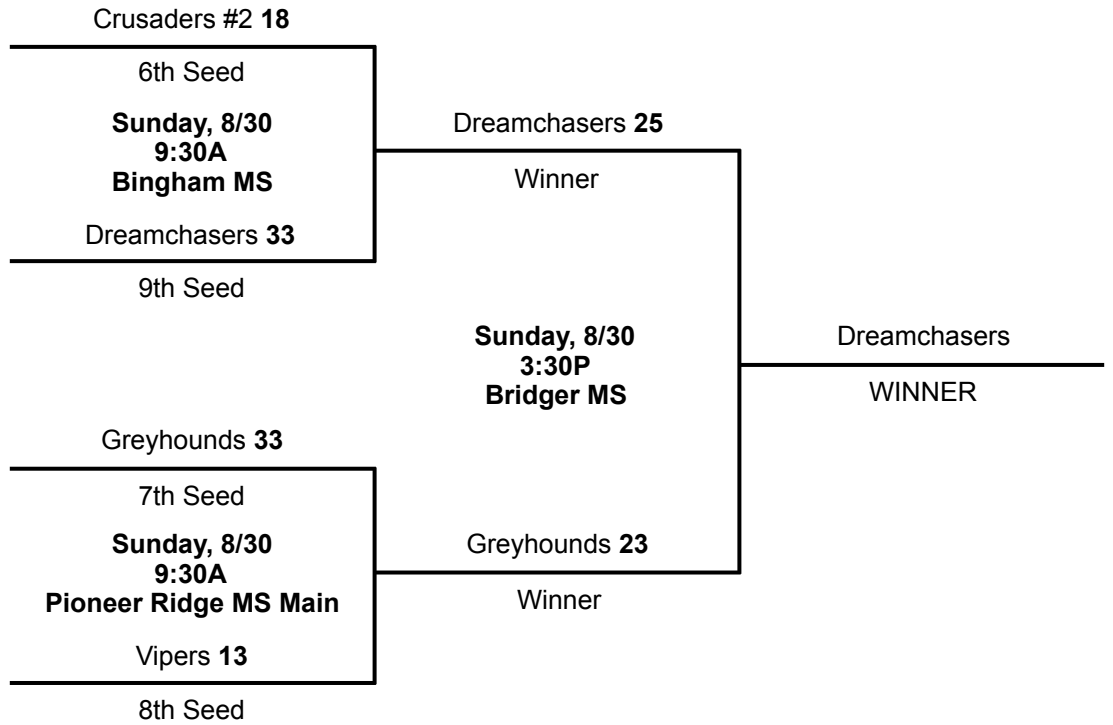

KC Premiere Back to School Bash

8th Boys Division

Bracket A

Bracket B