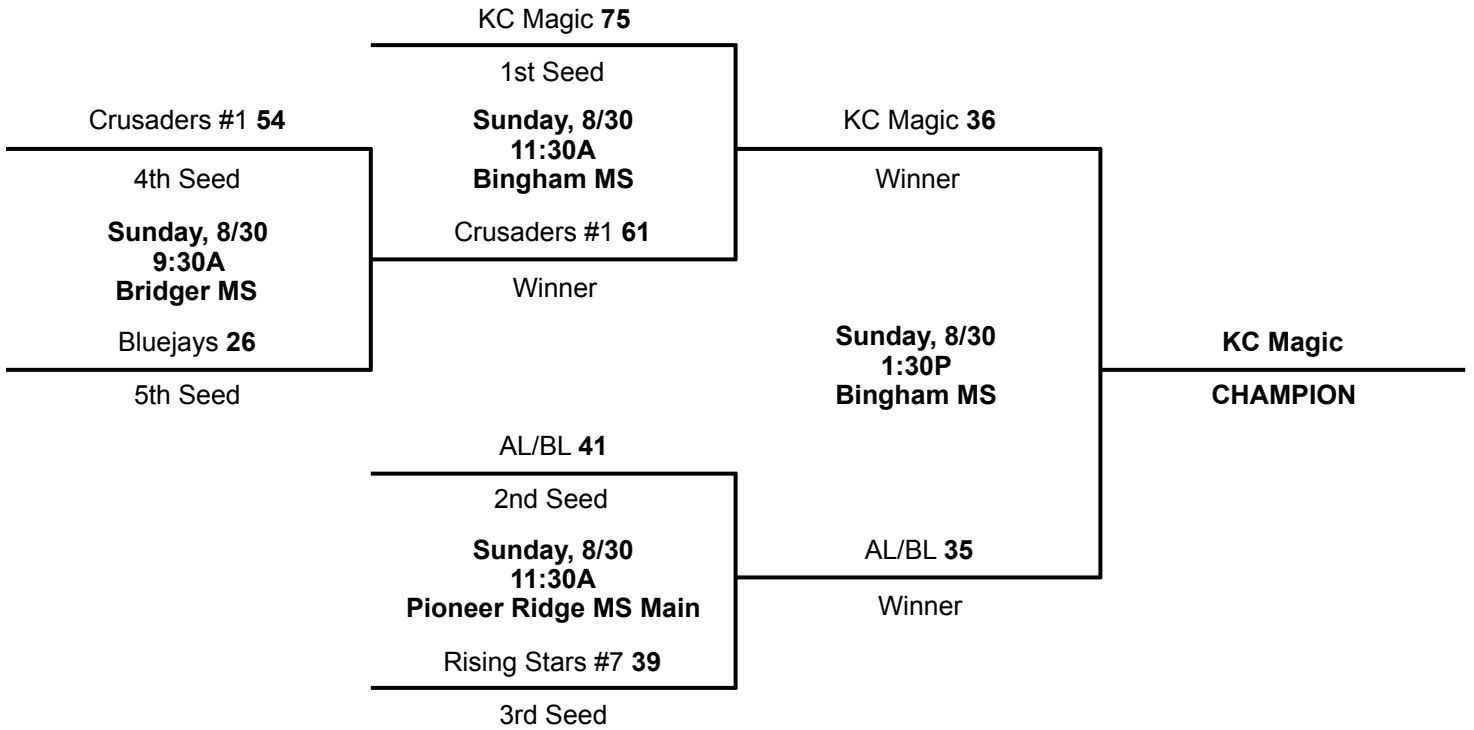

KC Premiere Back to School Bash

8th Boys Division

Bracket A