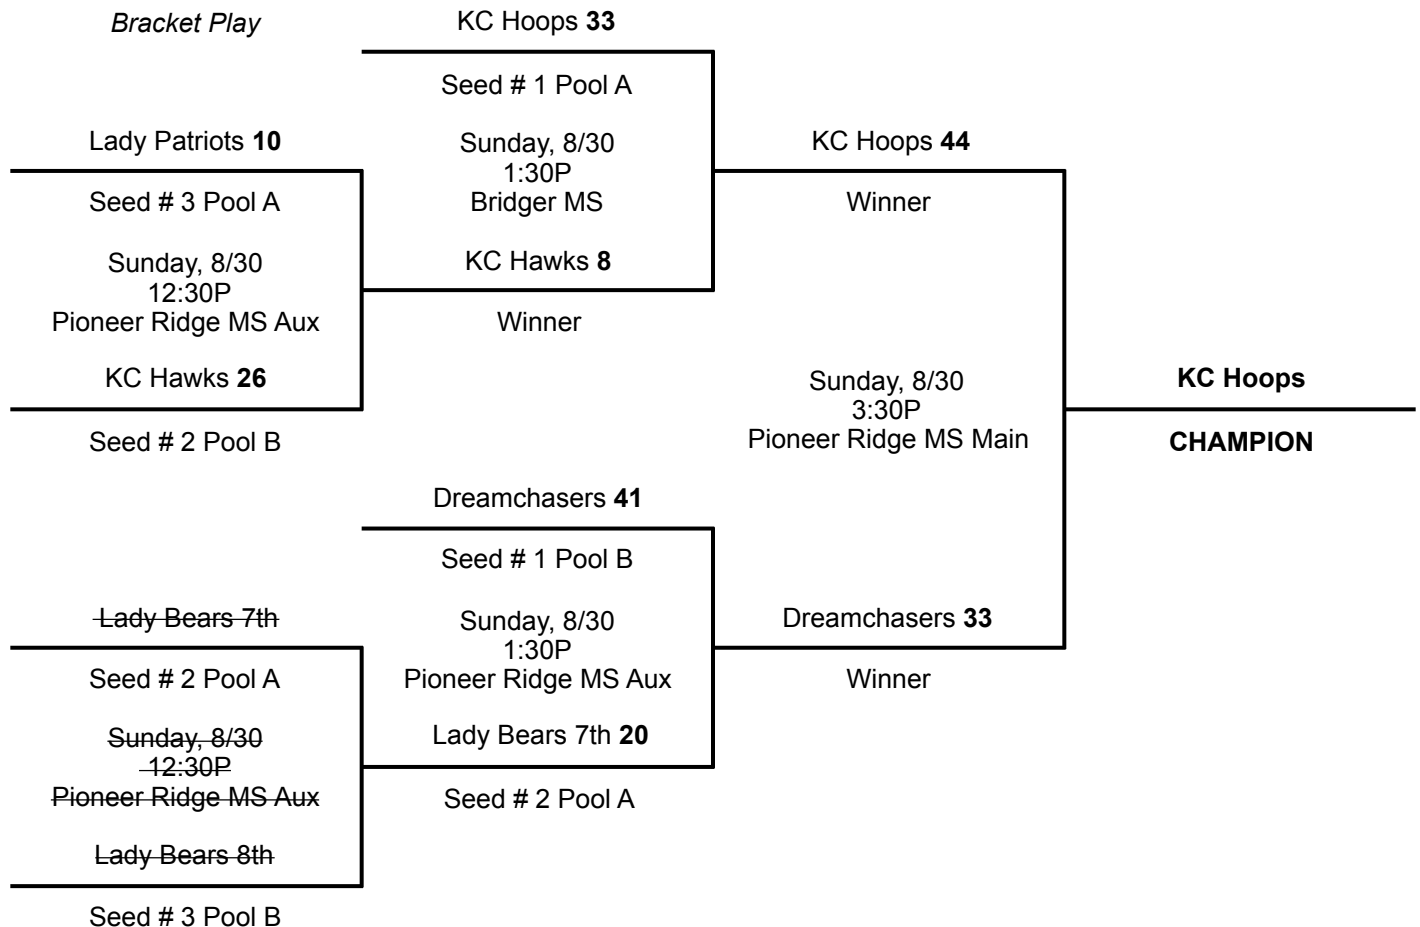

KC Premiere Back to School Bash

7th/8th Girls Division

CHAMPION
Runner-up

KC HOOPS
Dreamchasers

Pool A		W	L
1	Lady Bears 7th	I	I
2	KC Hoops	II	
3	Lady Patriots		II

Pool B		W	L
1	KC Hawks	I	I
2	Lady Bears 8th		II
3	Dreamchasers	II	

Pool Play Schedule

			Day	Time	Location	Score
A1	vs	A2	Friday, 8/28	6:30P	Bridger MS 2	23 - 55
A1	vs	A3	Friday, 8/28	8:30P	Bridger MS 1	26 - 20
B1	vs	B2	Saturday, 8/29	9:30A	Bridger MS	15 - 0
B1	vs	B3	Saturday, 8/29	11:30A	Bridger MS	11 - 34
B2	vs	B3	Saturday, 8/29	1:30P	Bridger MS	0 - 15
A2	vs	A3	Saturday, 8/29	6:30P	Pioneer Ridge MS Aux	52 - 10

Bracket Play

Tie-breaker Format: Head to Head Result • Point Spread (Max 15) • Defensive Points Allowed