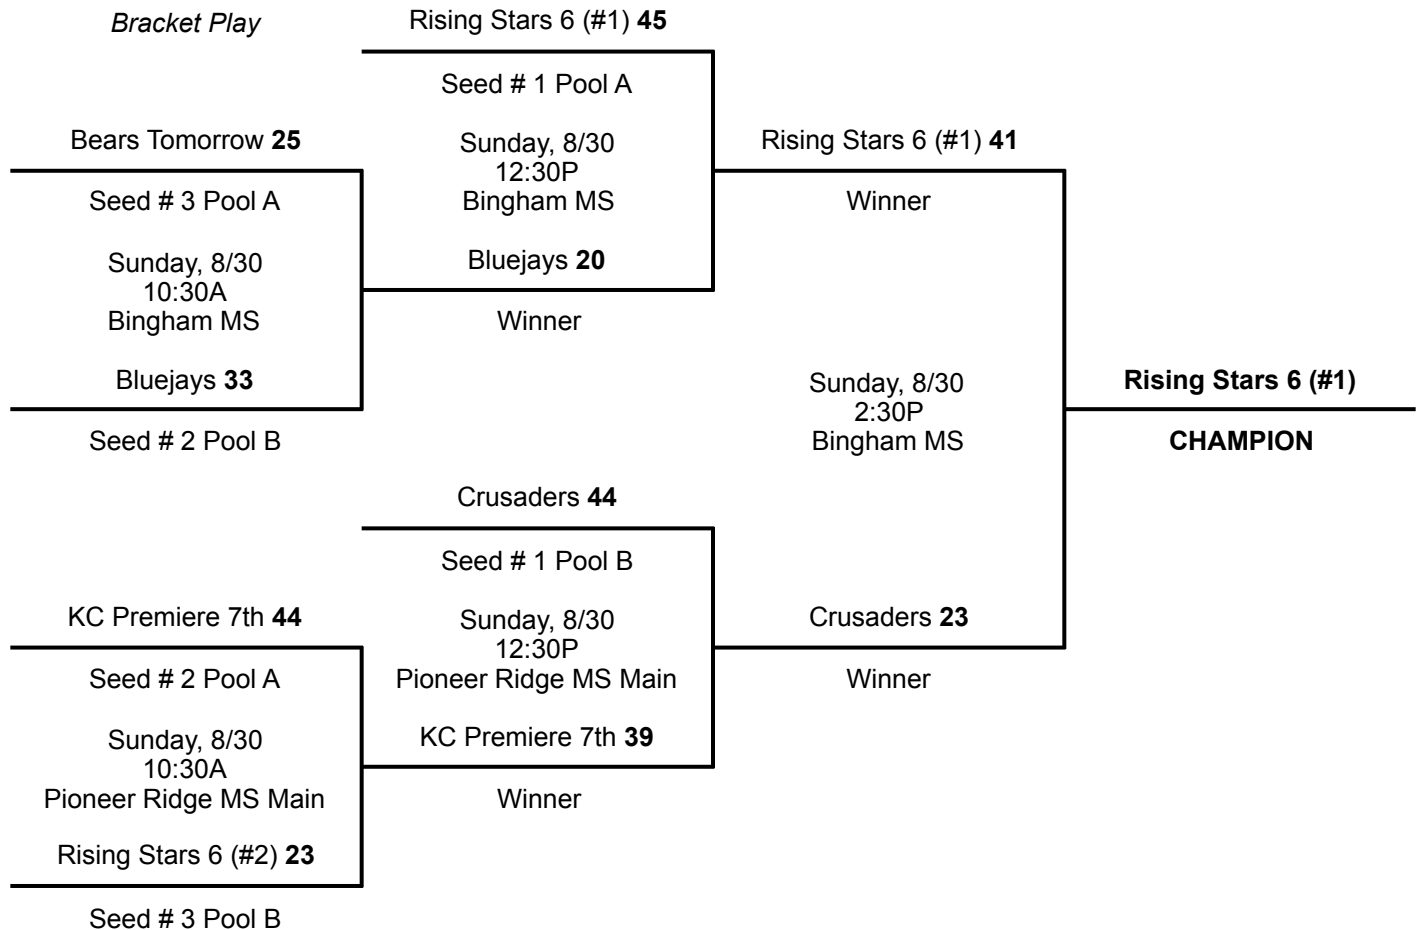

KC Premiere Back to School Bash

6th/7th Boys Division

CHAMPION
Runner-up

RISING STARS 6 (#1)
Crusaders

Pool A		W	L
1	Bears Tomorrow		II
2	Rising Stars 6 (#1)	II	
3	KC Premiere 7th	I	I

Pool B		W	L
1	Crusaders	II	
2	Rising Stars 6 (#2)		II
3	Bluejays	I	I

Pool Play Schedule

			Day	Time	Location	Score
A1	vs	A2	Saturday, 8/29	9:30A	Bingham MS	21 - 58
A1	vs	A3	Saturday, 8/29	11:30A	Bingham MS	32 - 43
A2	vs	A3	Saturday, 8/29	1:30P	Bingham MS	59 - 26
B1	vs	B2	Saturday, 8/29	3:30P	Bridger MS	41 - 17
B1	vs	B3	Saturday, 8/29	5:30P	Pioneer Ridge MS Aux	35 - 34
B2	vs	B3	Saturday, 8/29	7:30P	Bridger MS	29 - 39

Bracket Play

Tie-breaker Format: Head to Head Result • Point Spread (Max 15) • Defensive Points Allowed