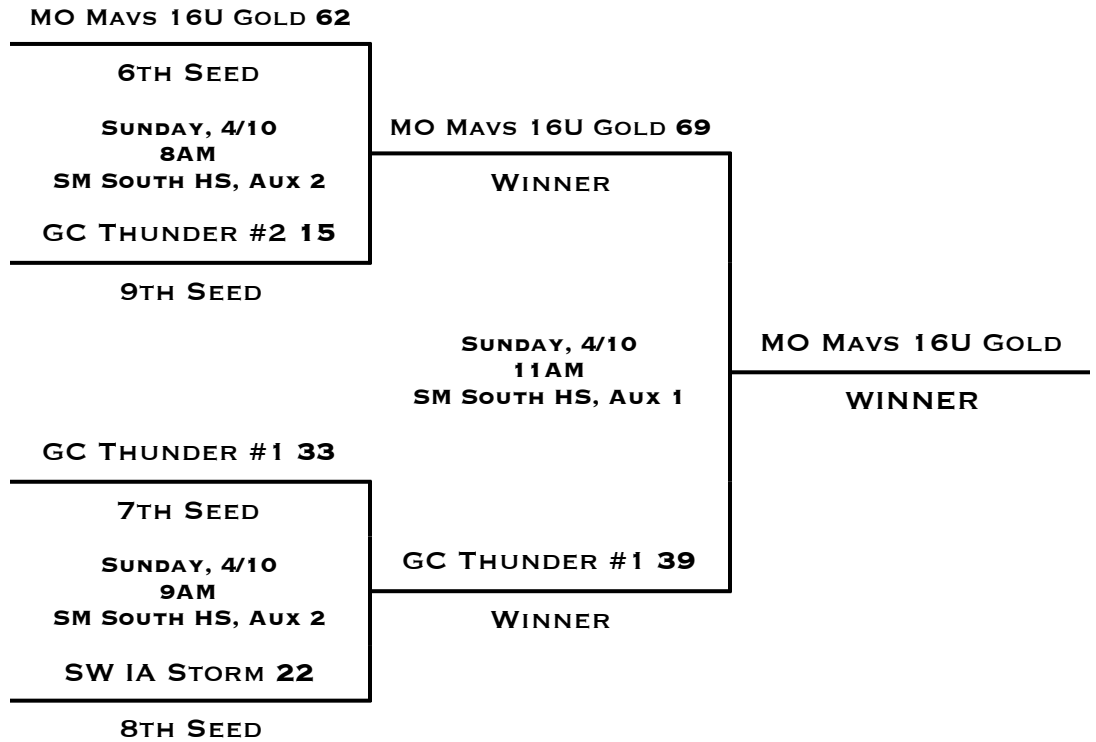

FLIPPED SW IA STORM (SEED 9) AND GC THUNDER #2 (SEED 8) TO AVOID GC THUNDER TEAMS PLAYING EACH OTHER