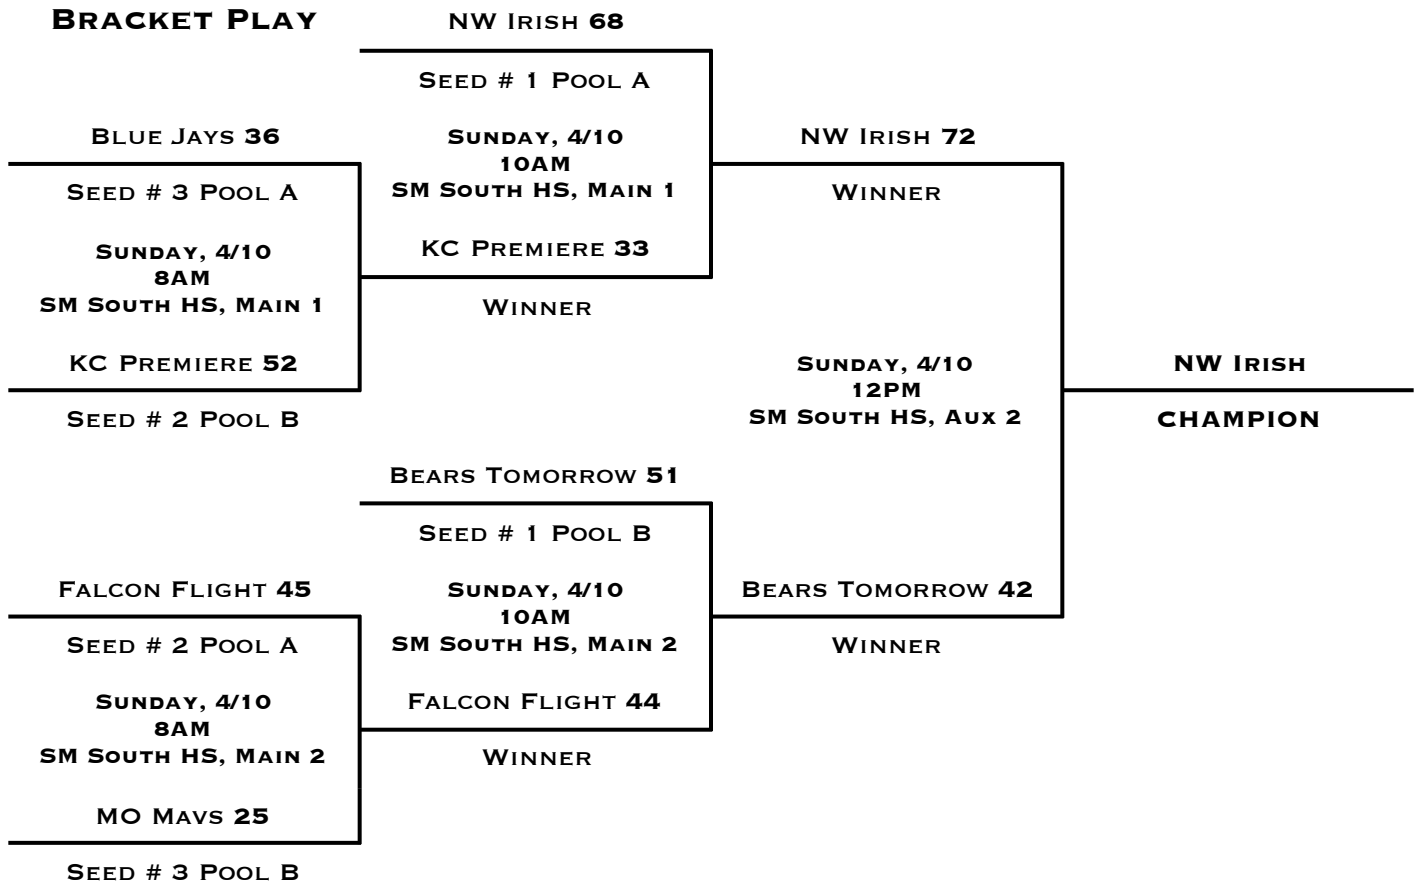

ROUND ROBIN FORMAT, BEST RECORD WINS

TIE-BREAKER FORMAT:

- HEAD TO HEAD RESULT
- POINT SPREAD (MAX 15)
- DEFENSIVE POINTS ALLOWED

APRIL SHOOTOUT 8TH BOYS DIVISION

APRIL 8-10TH, 2016

CHAMPION
RUNNER-UP

NW IRISH
BEARS TOMORROW

POOL A		W	L
1	NW IRISH	II	
2	FALCON FLIGHT	I	I
3	BLUE JAYS		II

POOL B		W	L
1	KC PREMIERE	I	I
2	MO MAVS		II
3	BEARS TOMORROW	II	

POOL PLAY SCHEDULE

			DAY	TIME	LOCATION	SCORE
A1	VS	A2	SATURDAY, 4/9	2PM	SM WEST HS, AUX 1	54 - 36
B1	VS	B2	SATURDAY, 4/9	2PM	SM WEST HS, AUX 2	53 - 33
B1	VS	B3	SATURDAY, 4/9	4PM	SM WEST HS, AUX 1	41 - 52
A1	VS	A3	SATURDAY, 4/9	4PM	SM WEST HS, AUX 2	54 - 28
A2	VS	A3	SATURDAY, 4/9	6PM	SM WEST HS, AUX 2	62 - 37
B2	VS	B3	SATURDAY, 4/9	7PM	SM WEST HS, AUX 2	43 - 68

TIE-BREAKER FORMAT: HEAD TO HEAD RESULT • POINT SPREAD (MAX 15) • DEFENSIVE POINTS ALLOWED

BRACKET PLAY

APRIL SHOOTOUT

JV BOYS DIVISION

APRIL 8-10TH, 2016

CHAMPION
RUNNER-UP

NORTH ANDREW
GOOD TIMES

POOL A		W	L
1	NORTH ANDREW	II	
2	KCP 9 (SANDERS)	I	I
3	GC THUNDER #2		II