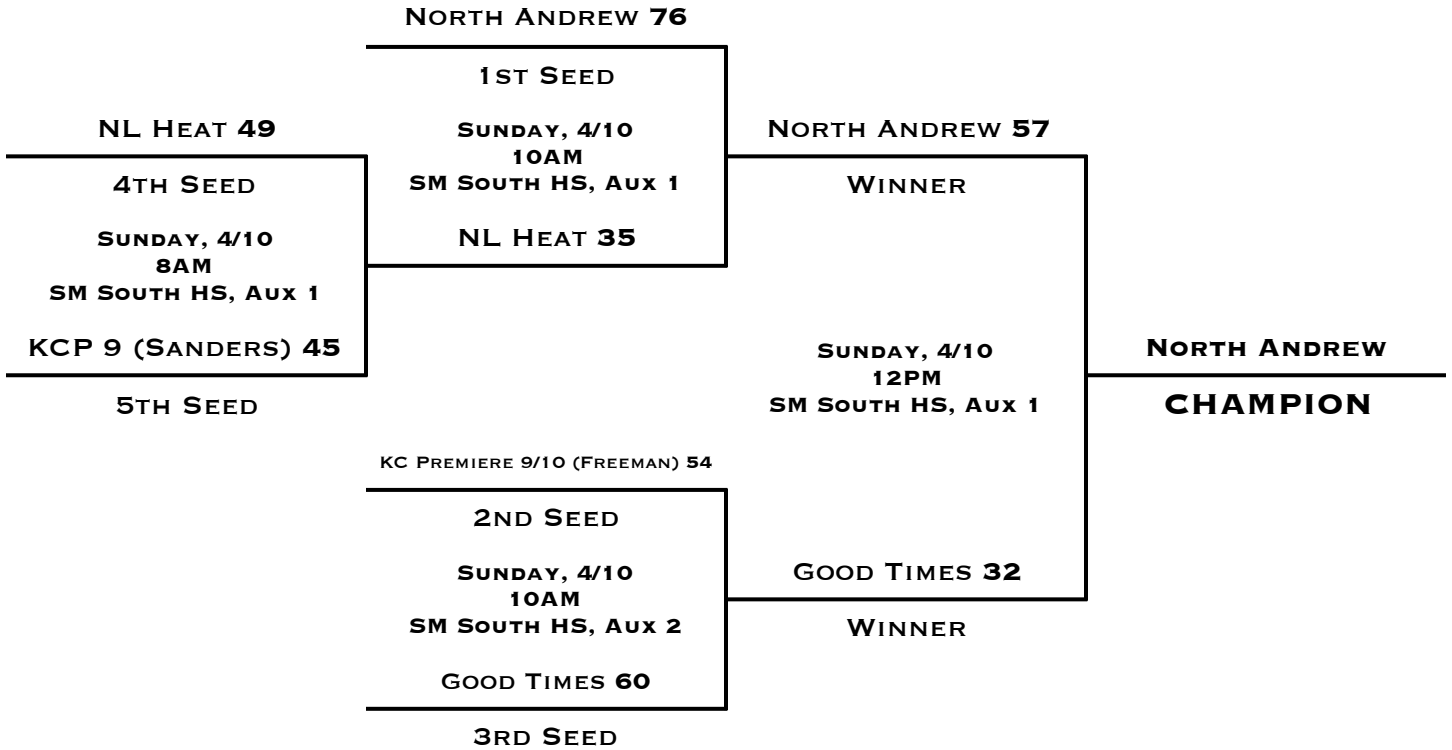

BRACKET A

BRACKET B