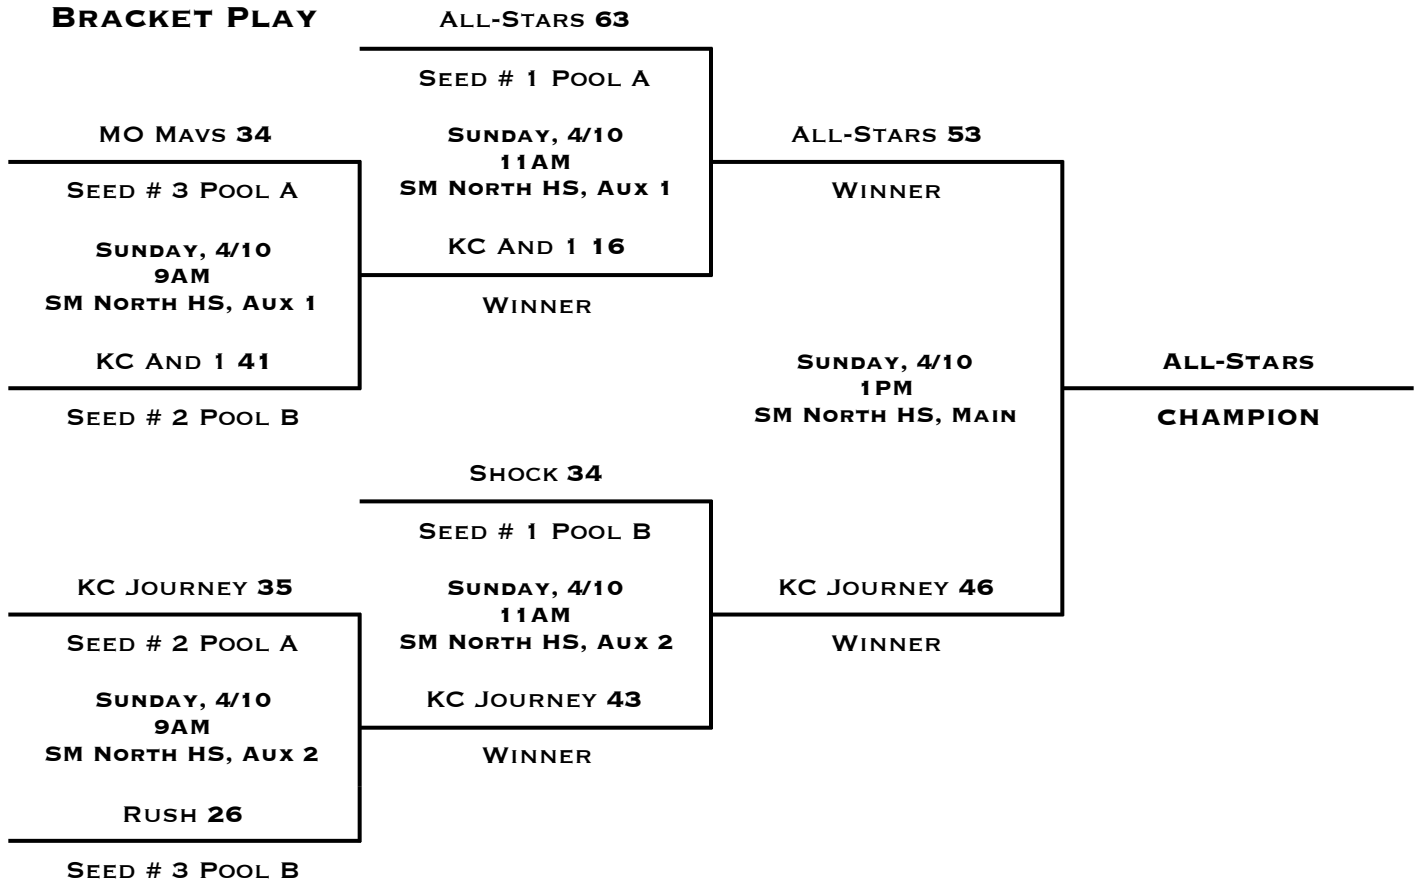

POOL A		W	L
1	ALL-STARS	II	
2	KC JOURNEY	I	I
3	MO MAVS		II

POOL B		W	L
1	RUSH		II
2	KC AND 1	I	I
3	SHOCK	II	

POOL PLAY SCHEDULE

			DAY	TIME	LOCATION	SCORE
A1	VS	A2	SATURDAY, 4/9	3PM	SM NORTH HS, AUX 2	35 - 28
B1	VS	B2	SATURDAY, 4/9	4PM	SM NORTH HS, AUX 1	34 - 35
A1	VS	A3	SATURDAY, 4/9	4PM	SM NORTH HS, AUX 2	57 - 35
B1	VS	B3	SATURDAY, 4/9	6PM	SM NORTH HS, AUX 2	32 - 47
B2	VS	B3	SATURDAY, 4/9	8PM	SM NORTH HS, AUX 2	37 - 57
A2	VS	A3	SATURDAY, 4/9	9PM	SM NORTH HS, AUX 2	52 - 44

TIE-BREAKER FORMAT: HEAD TO HEAD RESULT • POINT SPREAD (MAX 15) • DEFENSIVE POINTS ALLOWED

BRACKET PLAY

APRIL SHOOTOUT

6TH BOYS DIVISION

APRIL 8-10TH, 2016

CHAMPION **METRO HOOPS**
RUNNER-UP **76ERS**

W L

1	KC PREMIERE		III
2	FALCON FLIGHT	I	II
3	76ERS	II	I
4	METRO HOOPS	III	