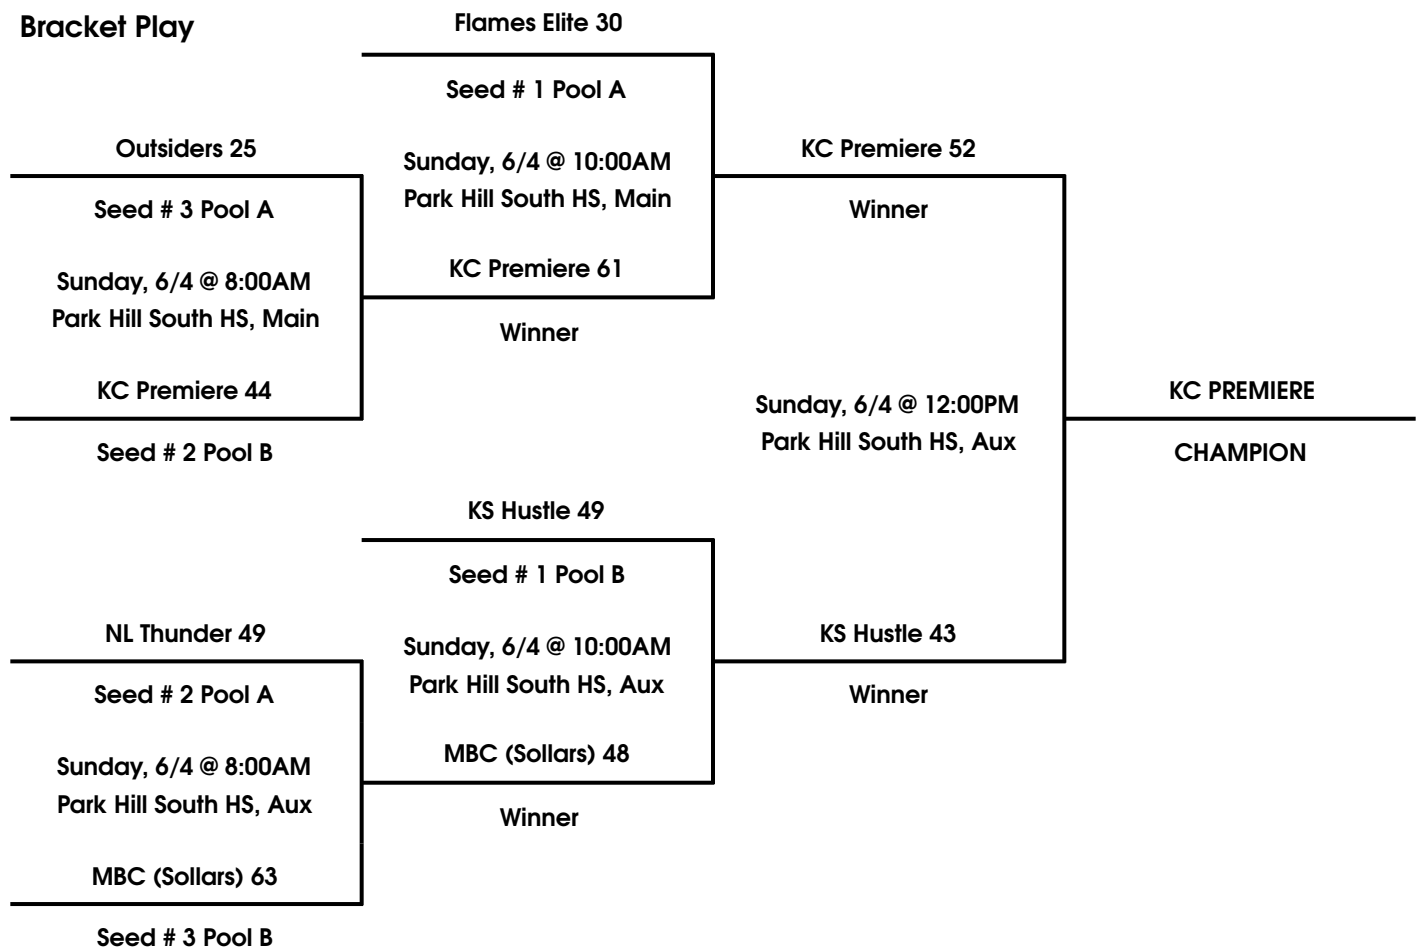

Bracket Play