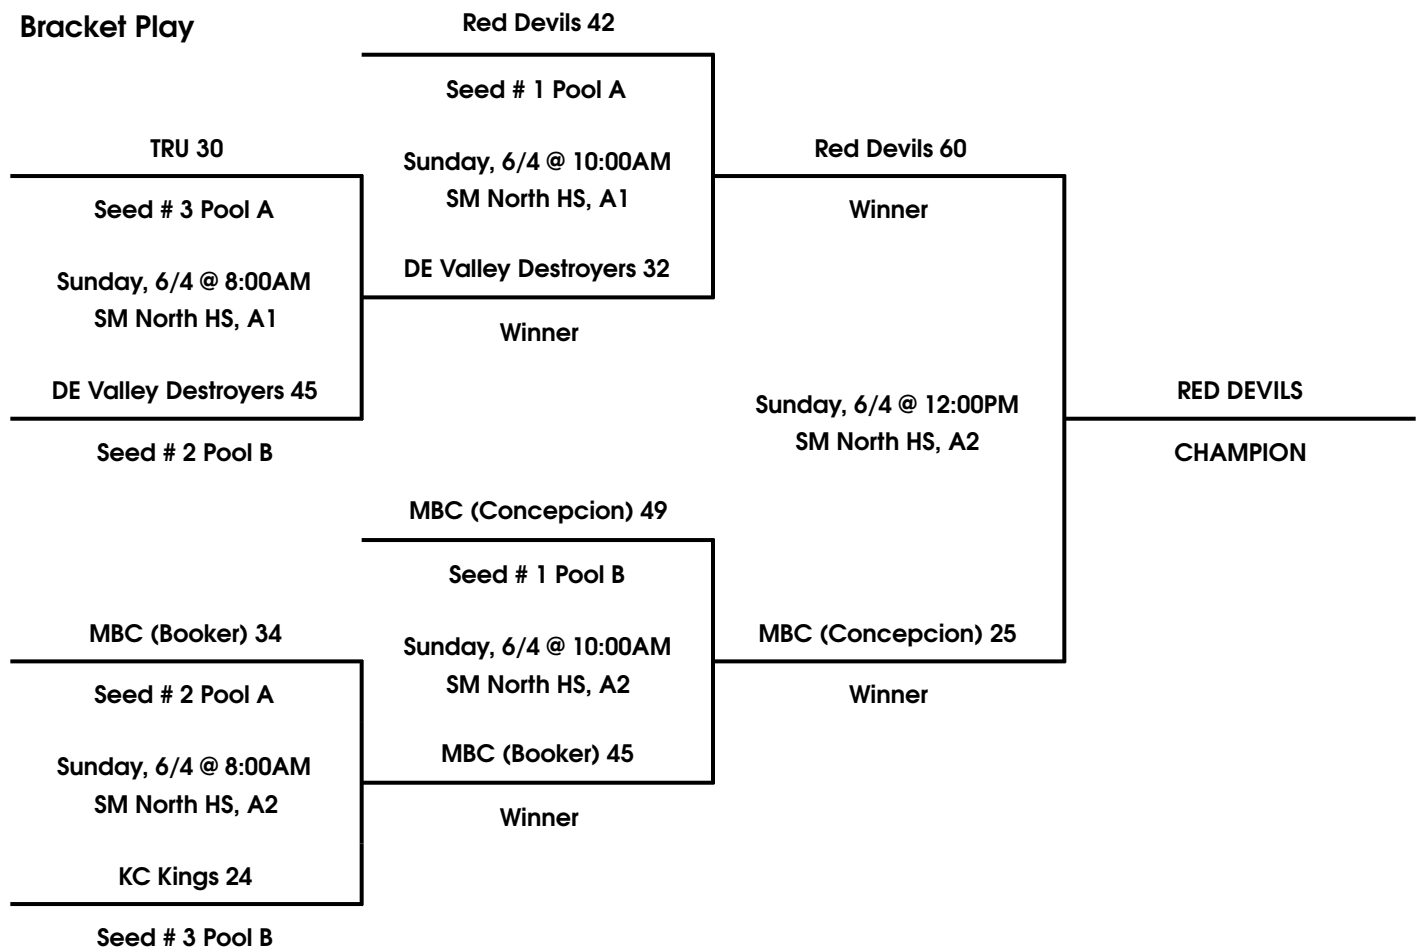

Bracket Play