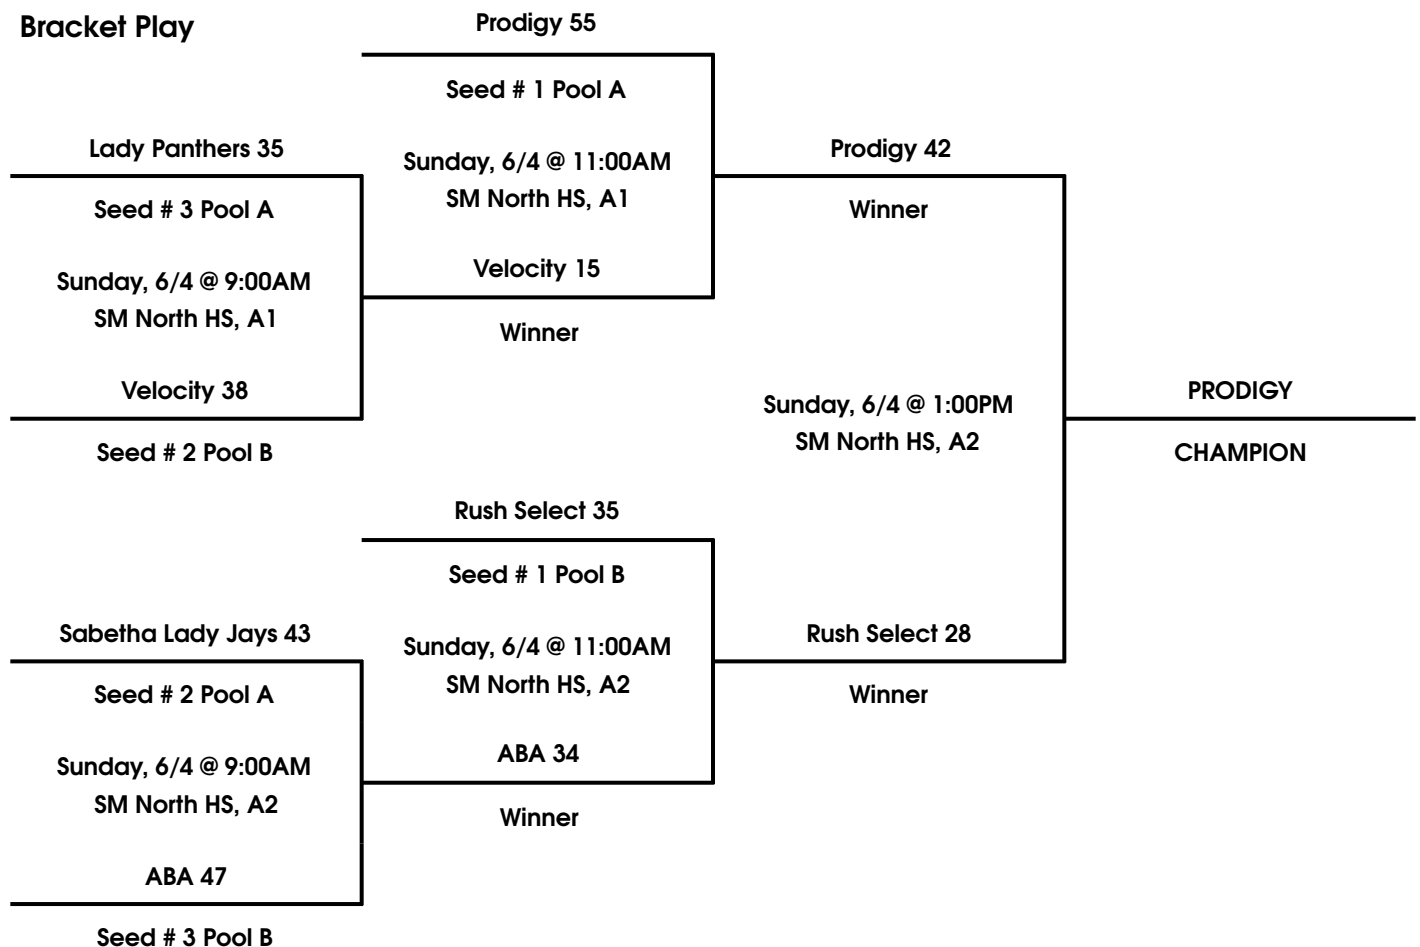

Bracket Play